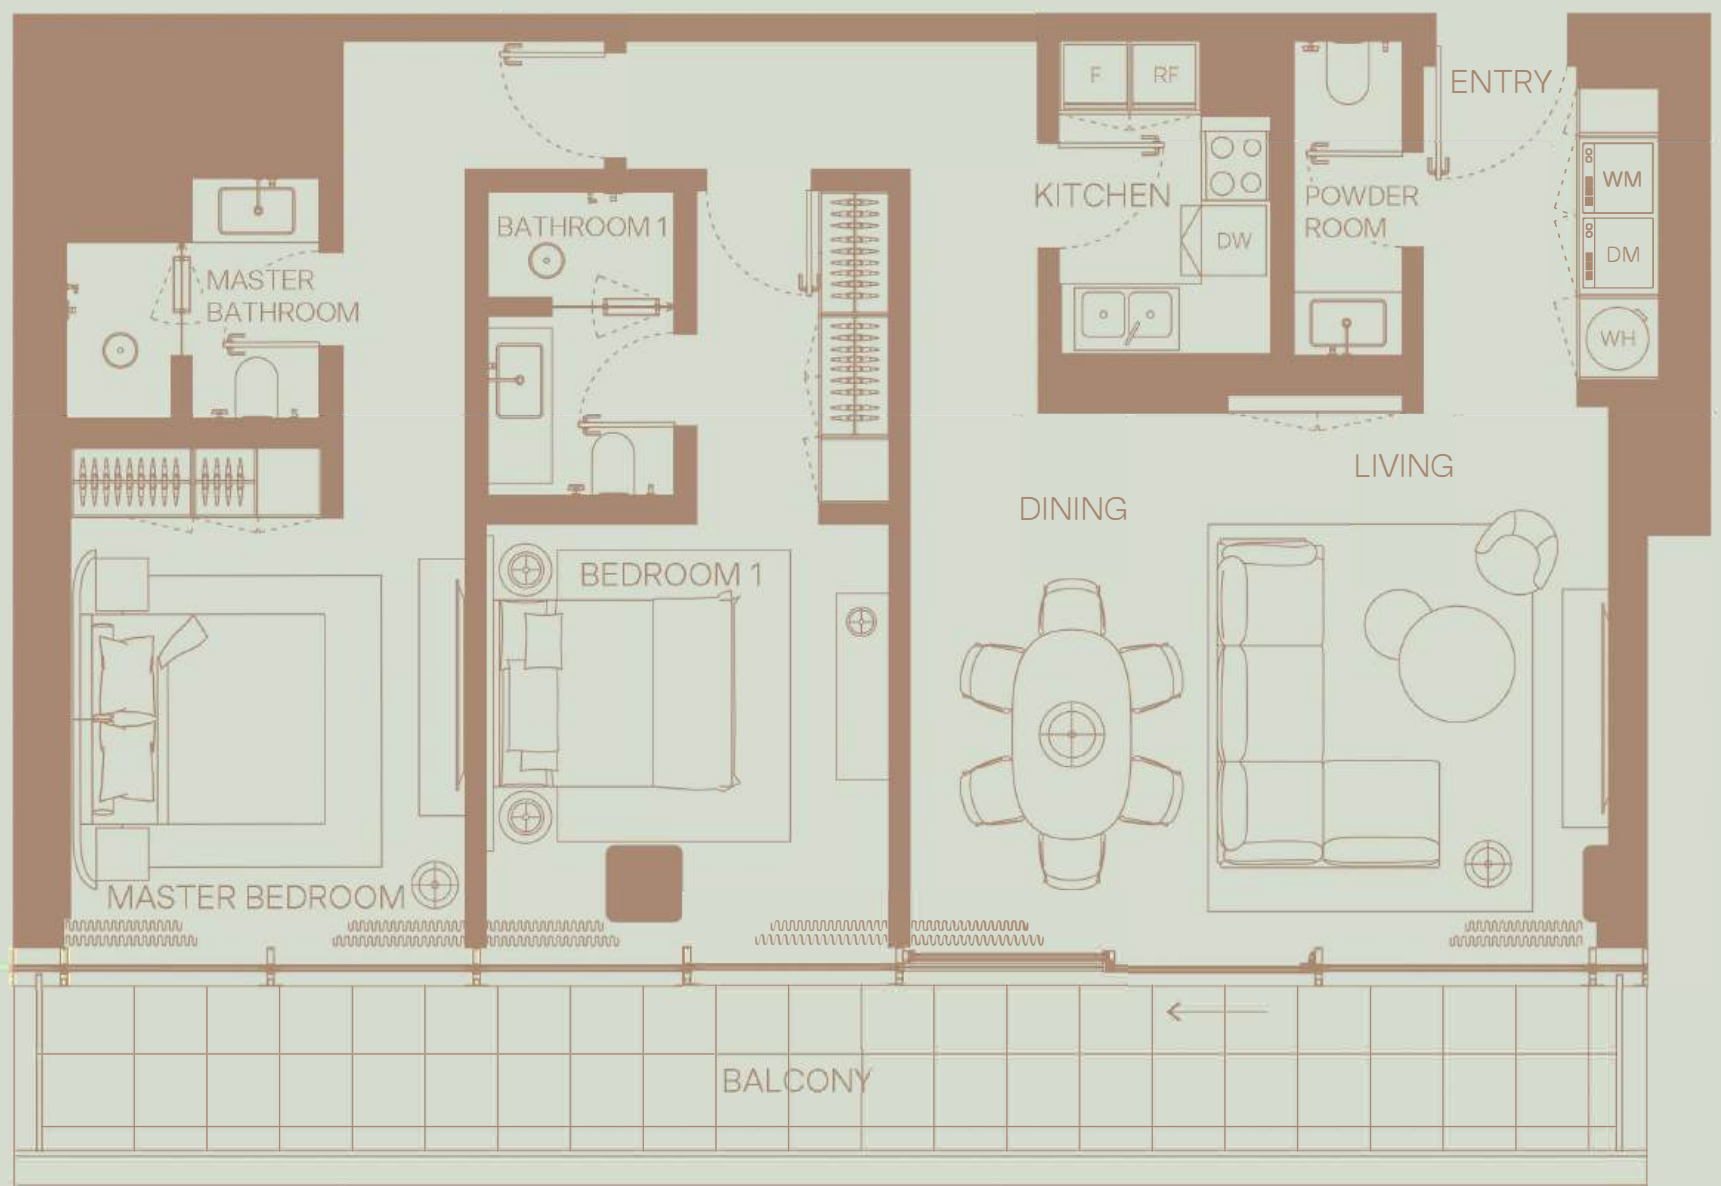

2 BEDROOM
Floor 3,4,5,6,7
Full Canal View

TOTAL AREA: 1391 sqft
Internal area: 1157 sqft
External area: 234 sqft