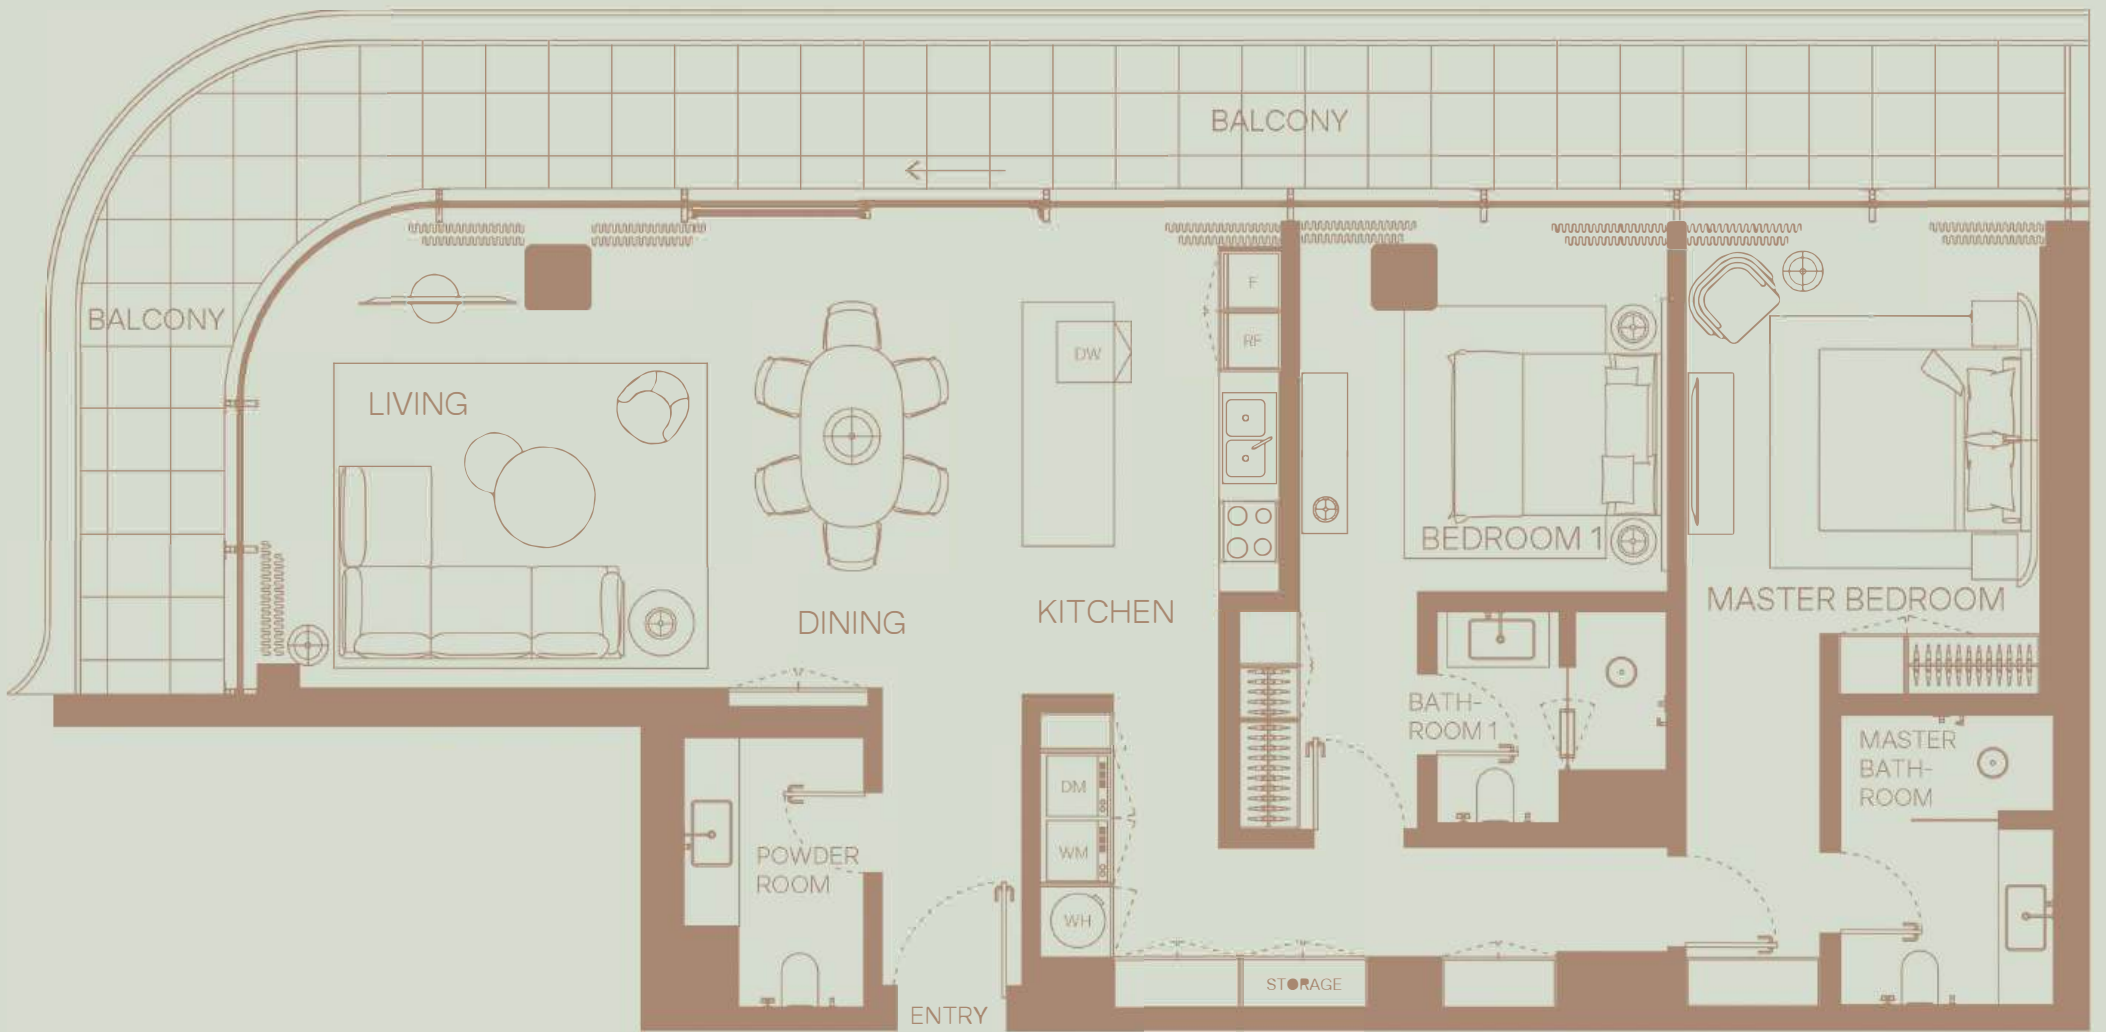

3 BEDROOM  
 Floor 2  
 Community View

TOTAL AREA: 2344 sqft  
 Internal area: 1823 sqft  
 External area: 520 sqft

210

1 BEDROOM  
Floor 2  
Community View

TOTAL AREA: 833 sqft  
Internal area: 658 sqft  
External area: 175 sqft