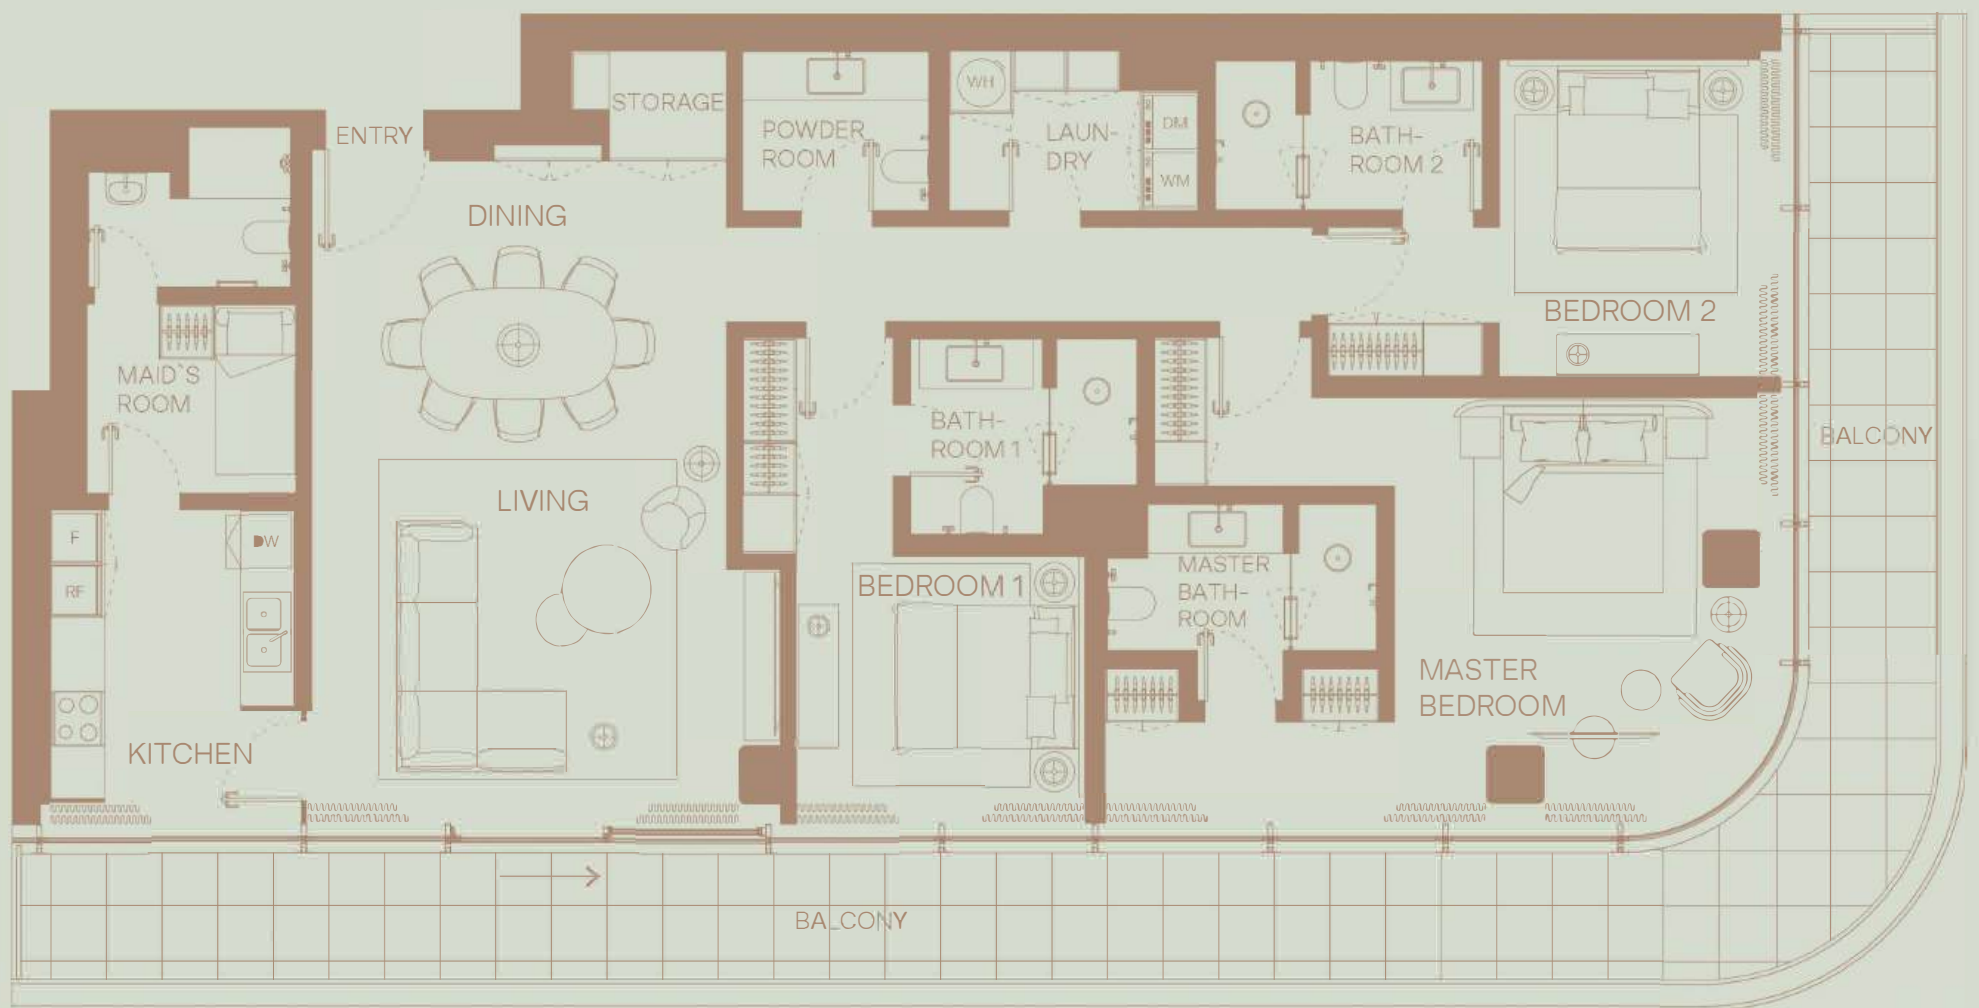

3 BEDROOM
Floor 8
Full Canal View

TOTAL AREA: 2348 sqft
Internal area: 1827 sqft
External area: 521 sqft