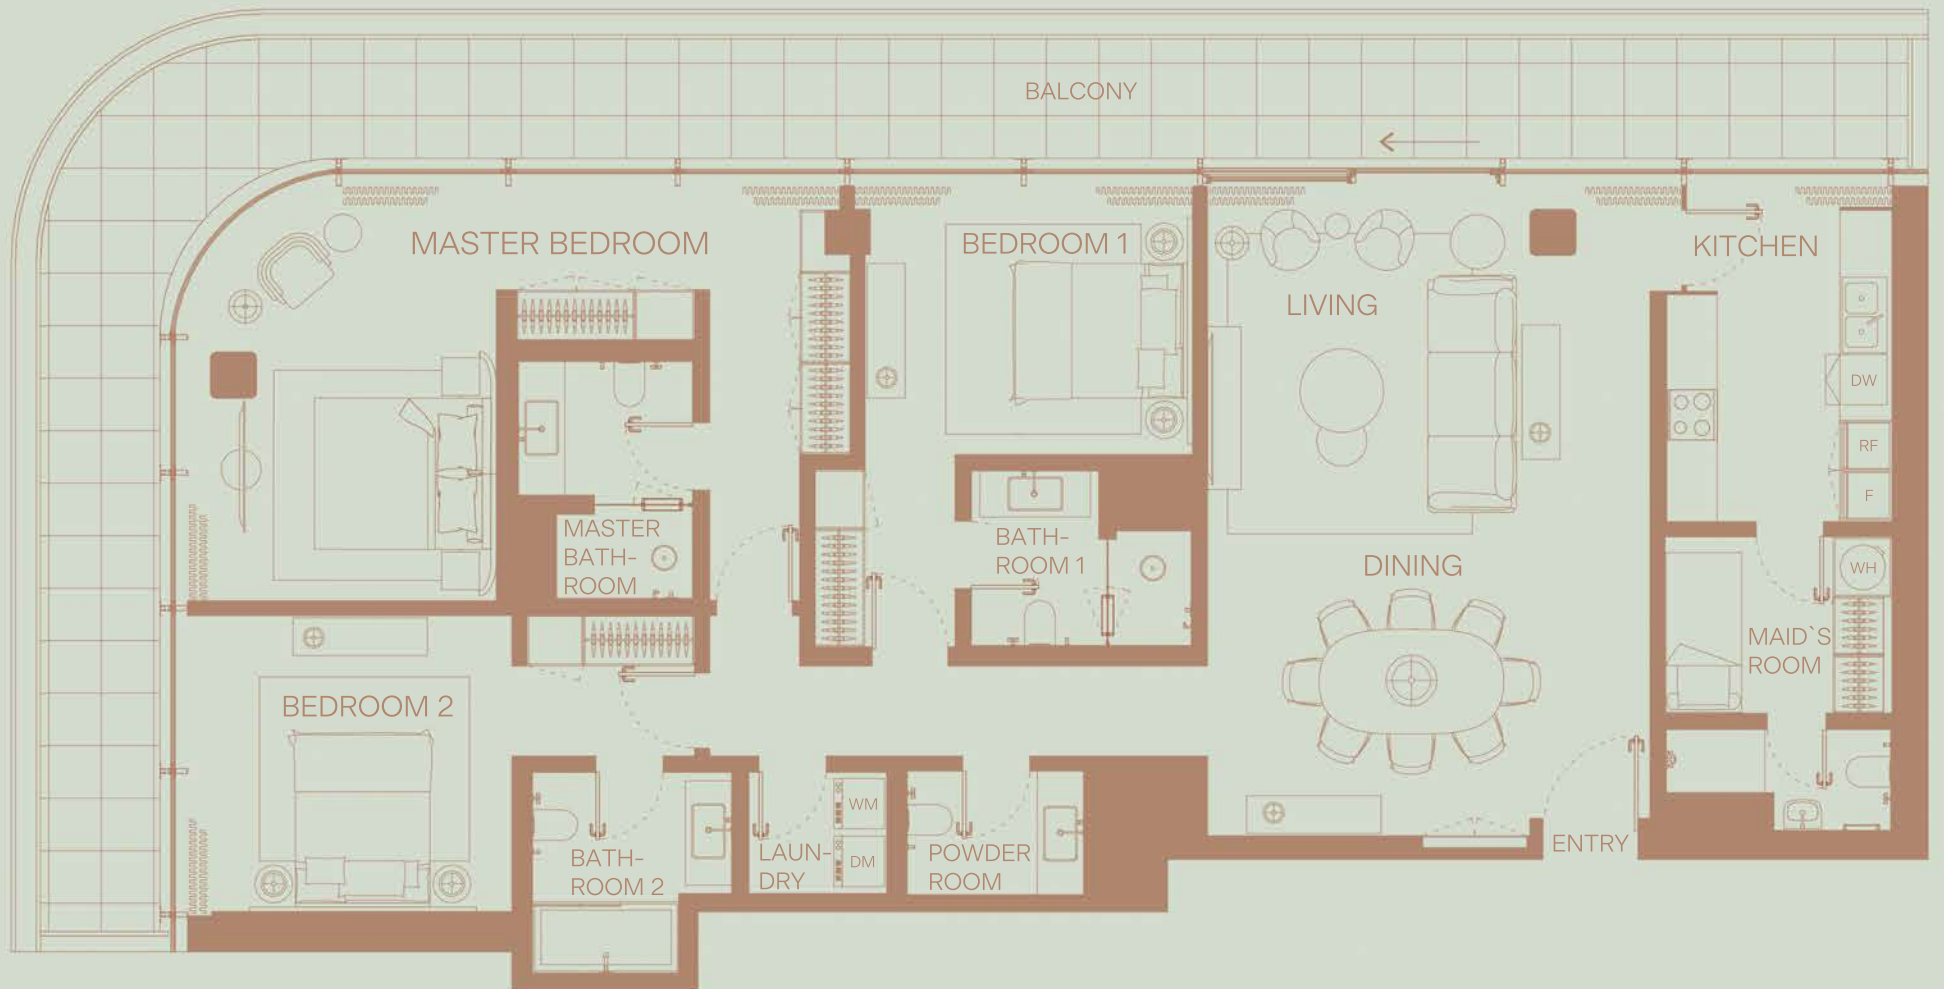

3 BEDROOM
Floor 2
Skyline View

TOTAL AREA: 2405 sqft
Internal area: 1870 sqft
External area: 535 sqft