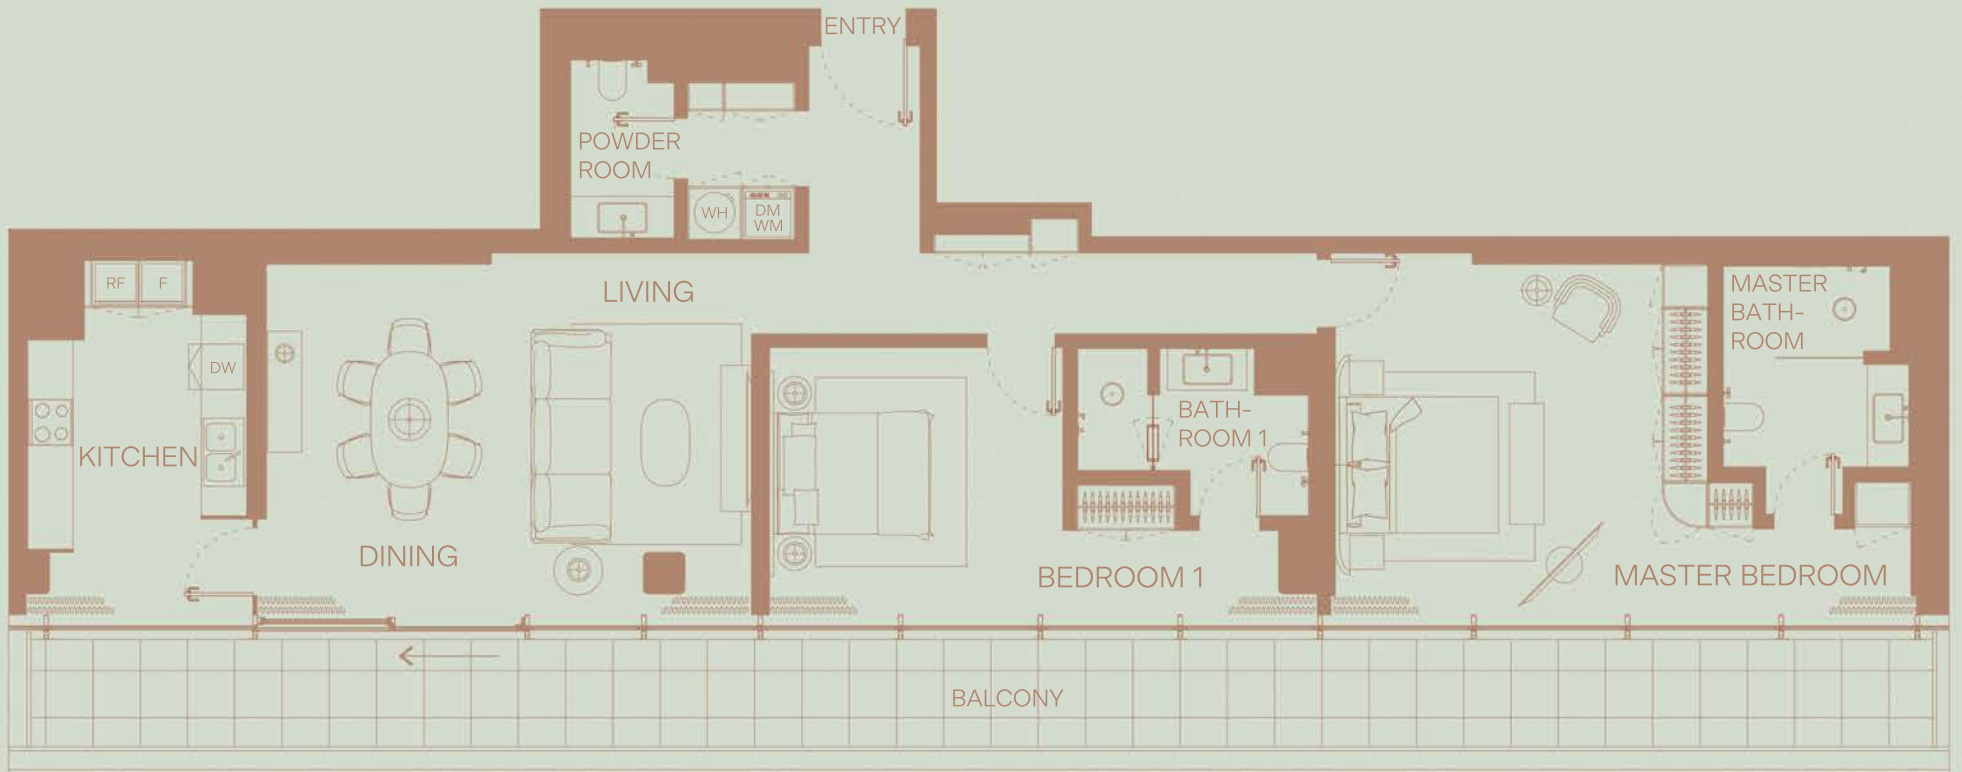

2 BEDROOM
Floor 2
Community View

TOTAL AREA: 1916 sqft
Internal area: 1482 sqft
External area: 434 sqft