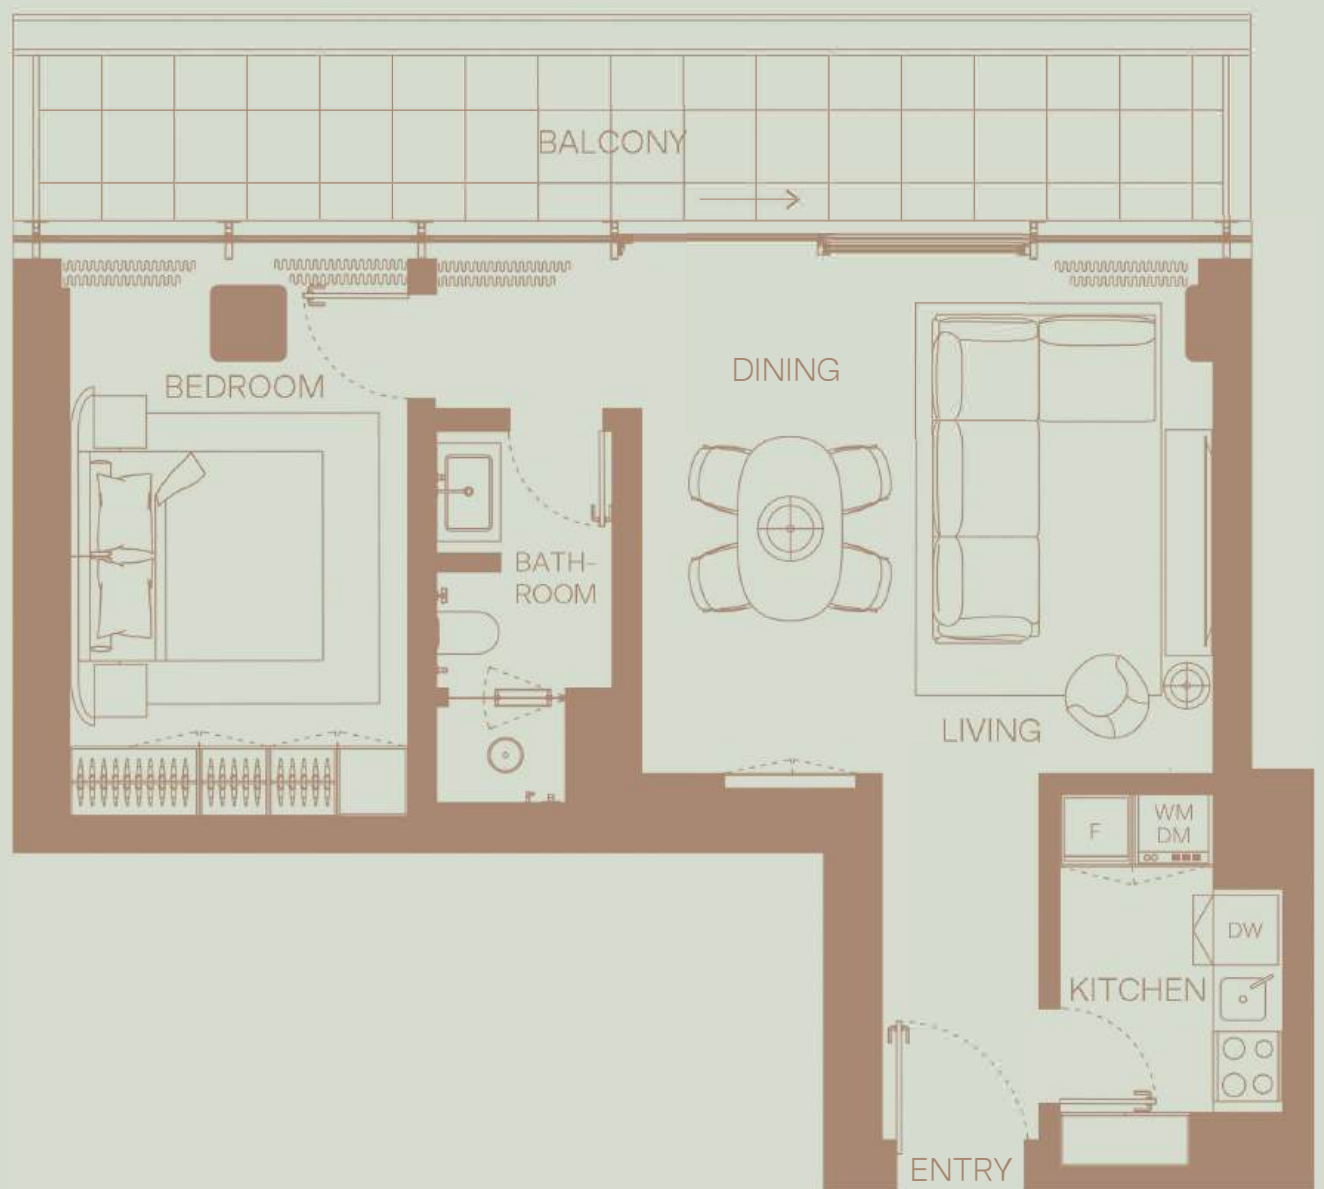

1 BEDROOM
Floor 3,4,5,6,7
Community View

TOTAL AREA: 833 sqft
Internal area: 658 sqft
External area: 175 sqft