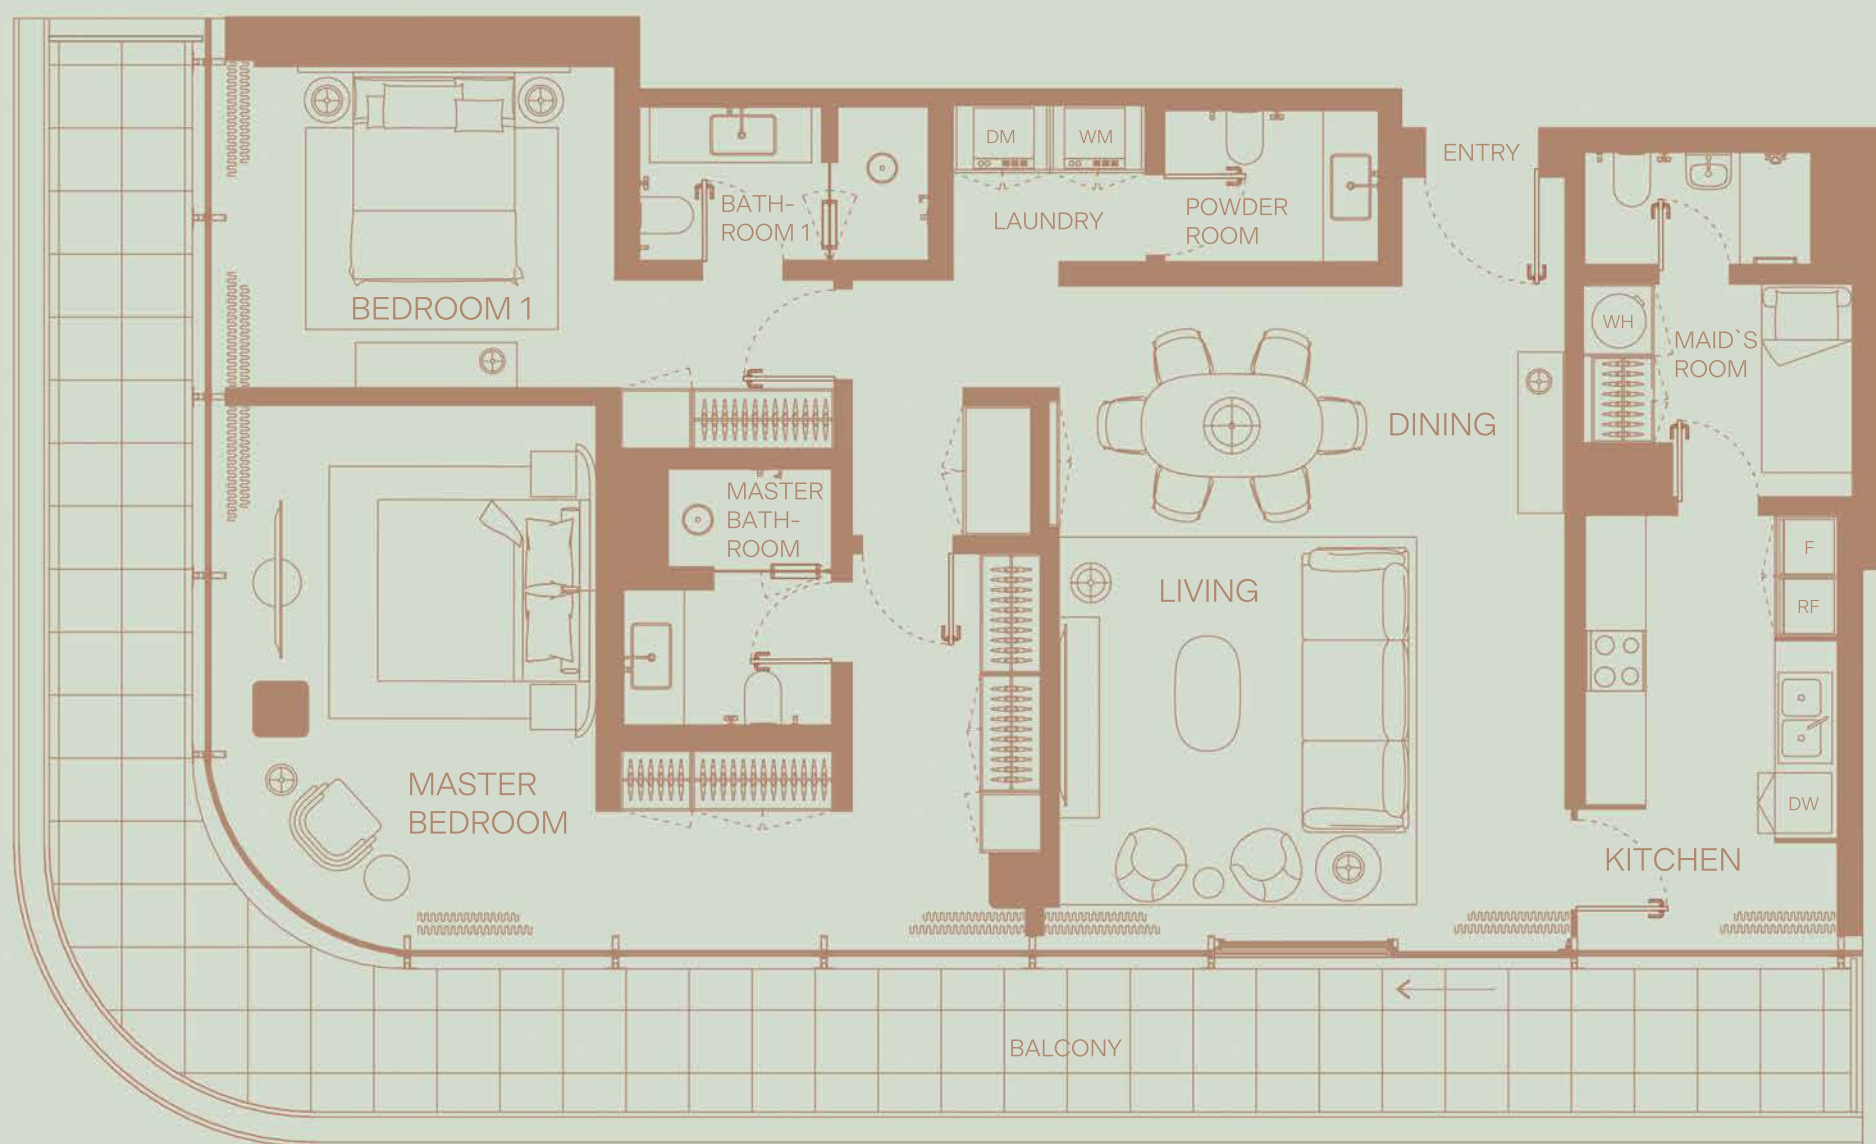

603

2 BEDROOM
Floor 6
Community View

TOTAL AREA: 1953 sqft
Internal area: 1490 sqft
External area: 463 sqft