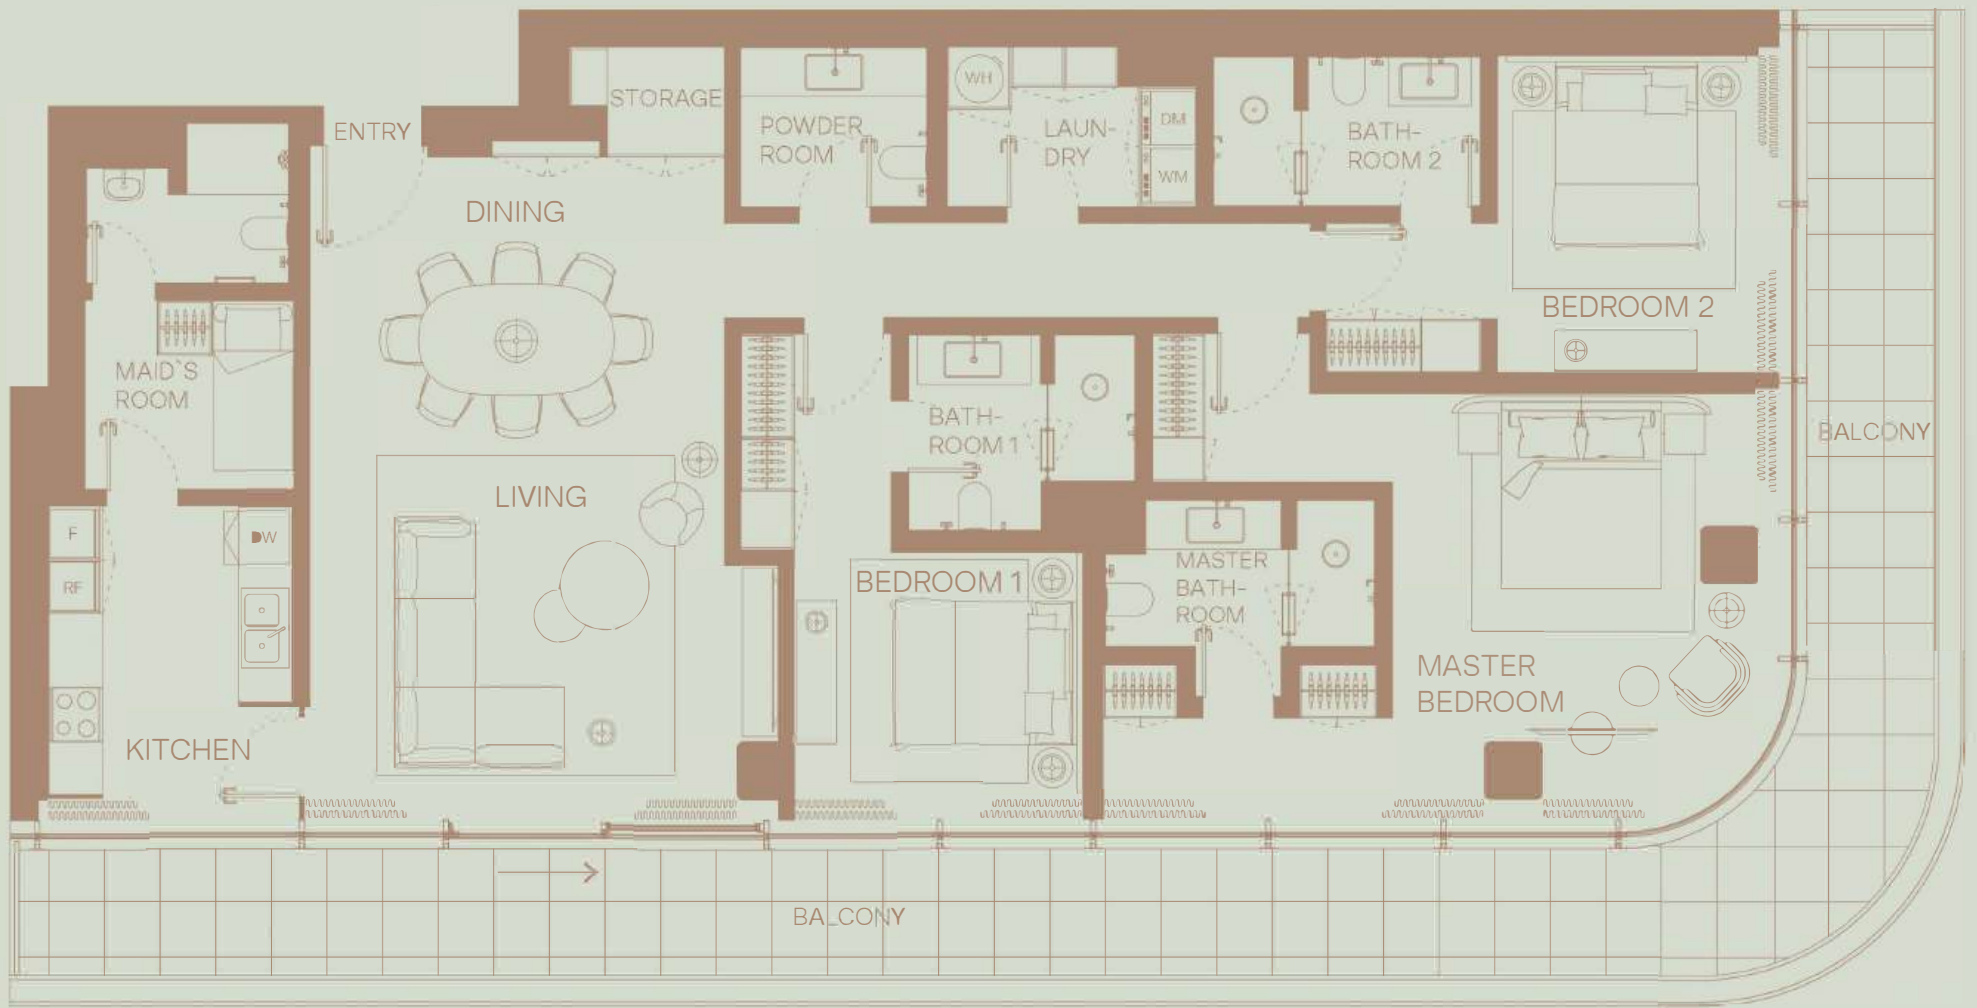

3 BEDROOM
Floor 2
Full Canal View

TOTAL AREA: 2348 sqft
Internal area: 1827 sqft
External area: 521 sqft