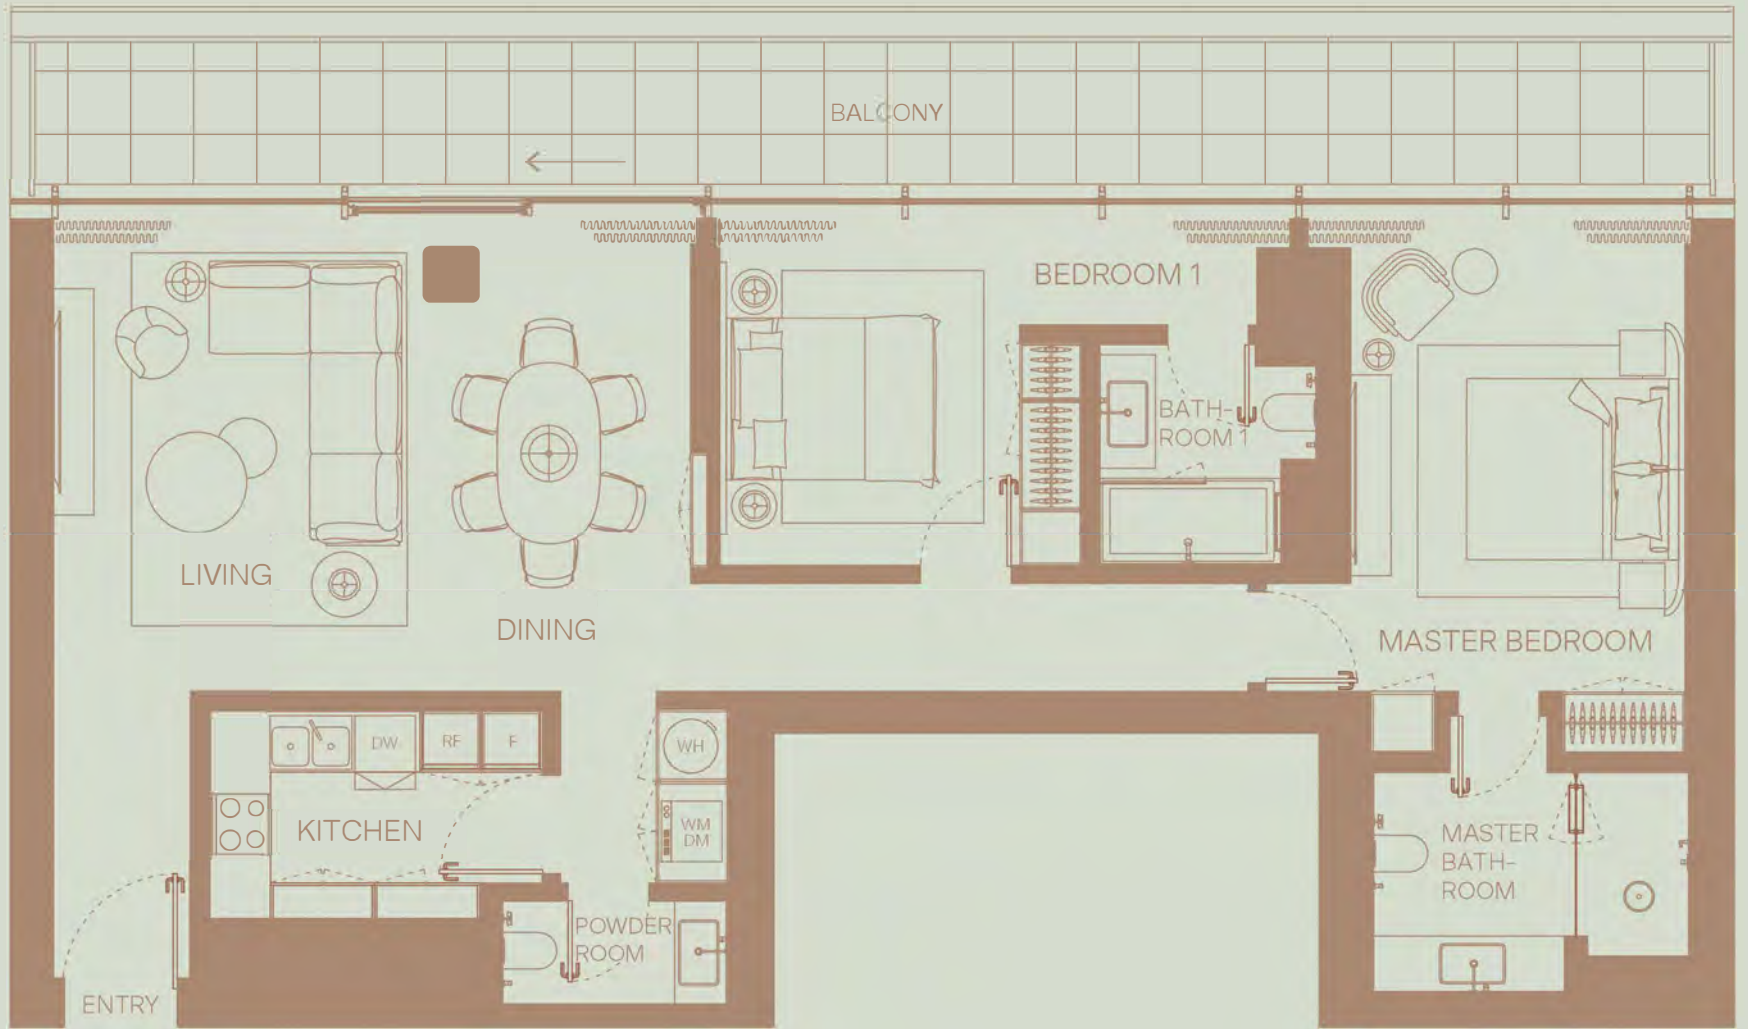

405

2 BEDROOM
Floor 4
Skyline View

TOTAL AREA: 1502 sqft
Internal area: 1213 sqft
External area: 289 sqft