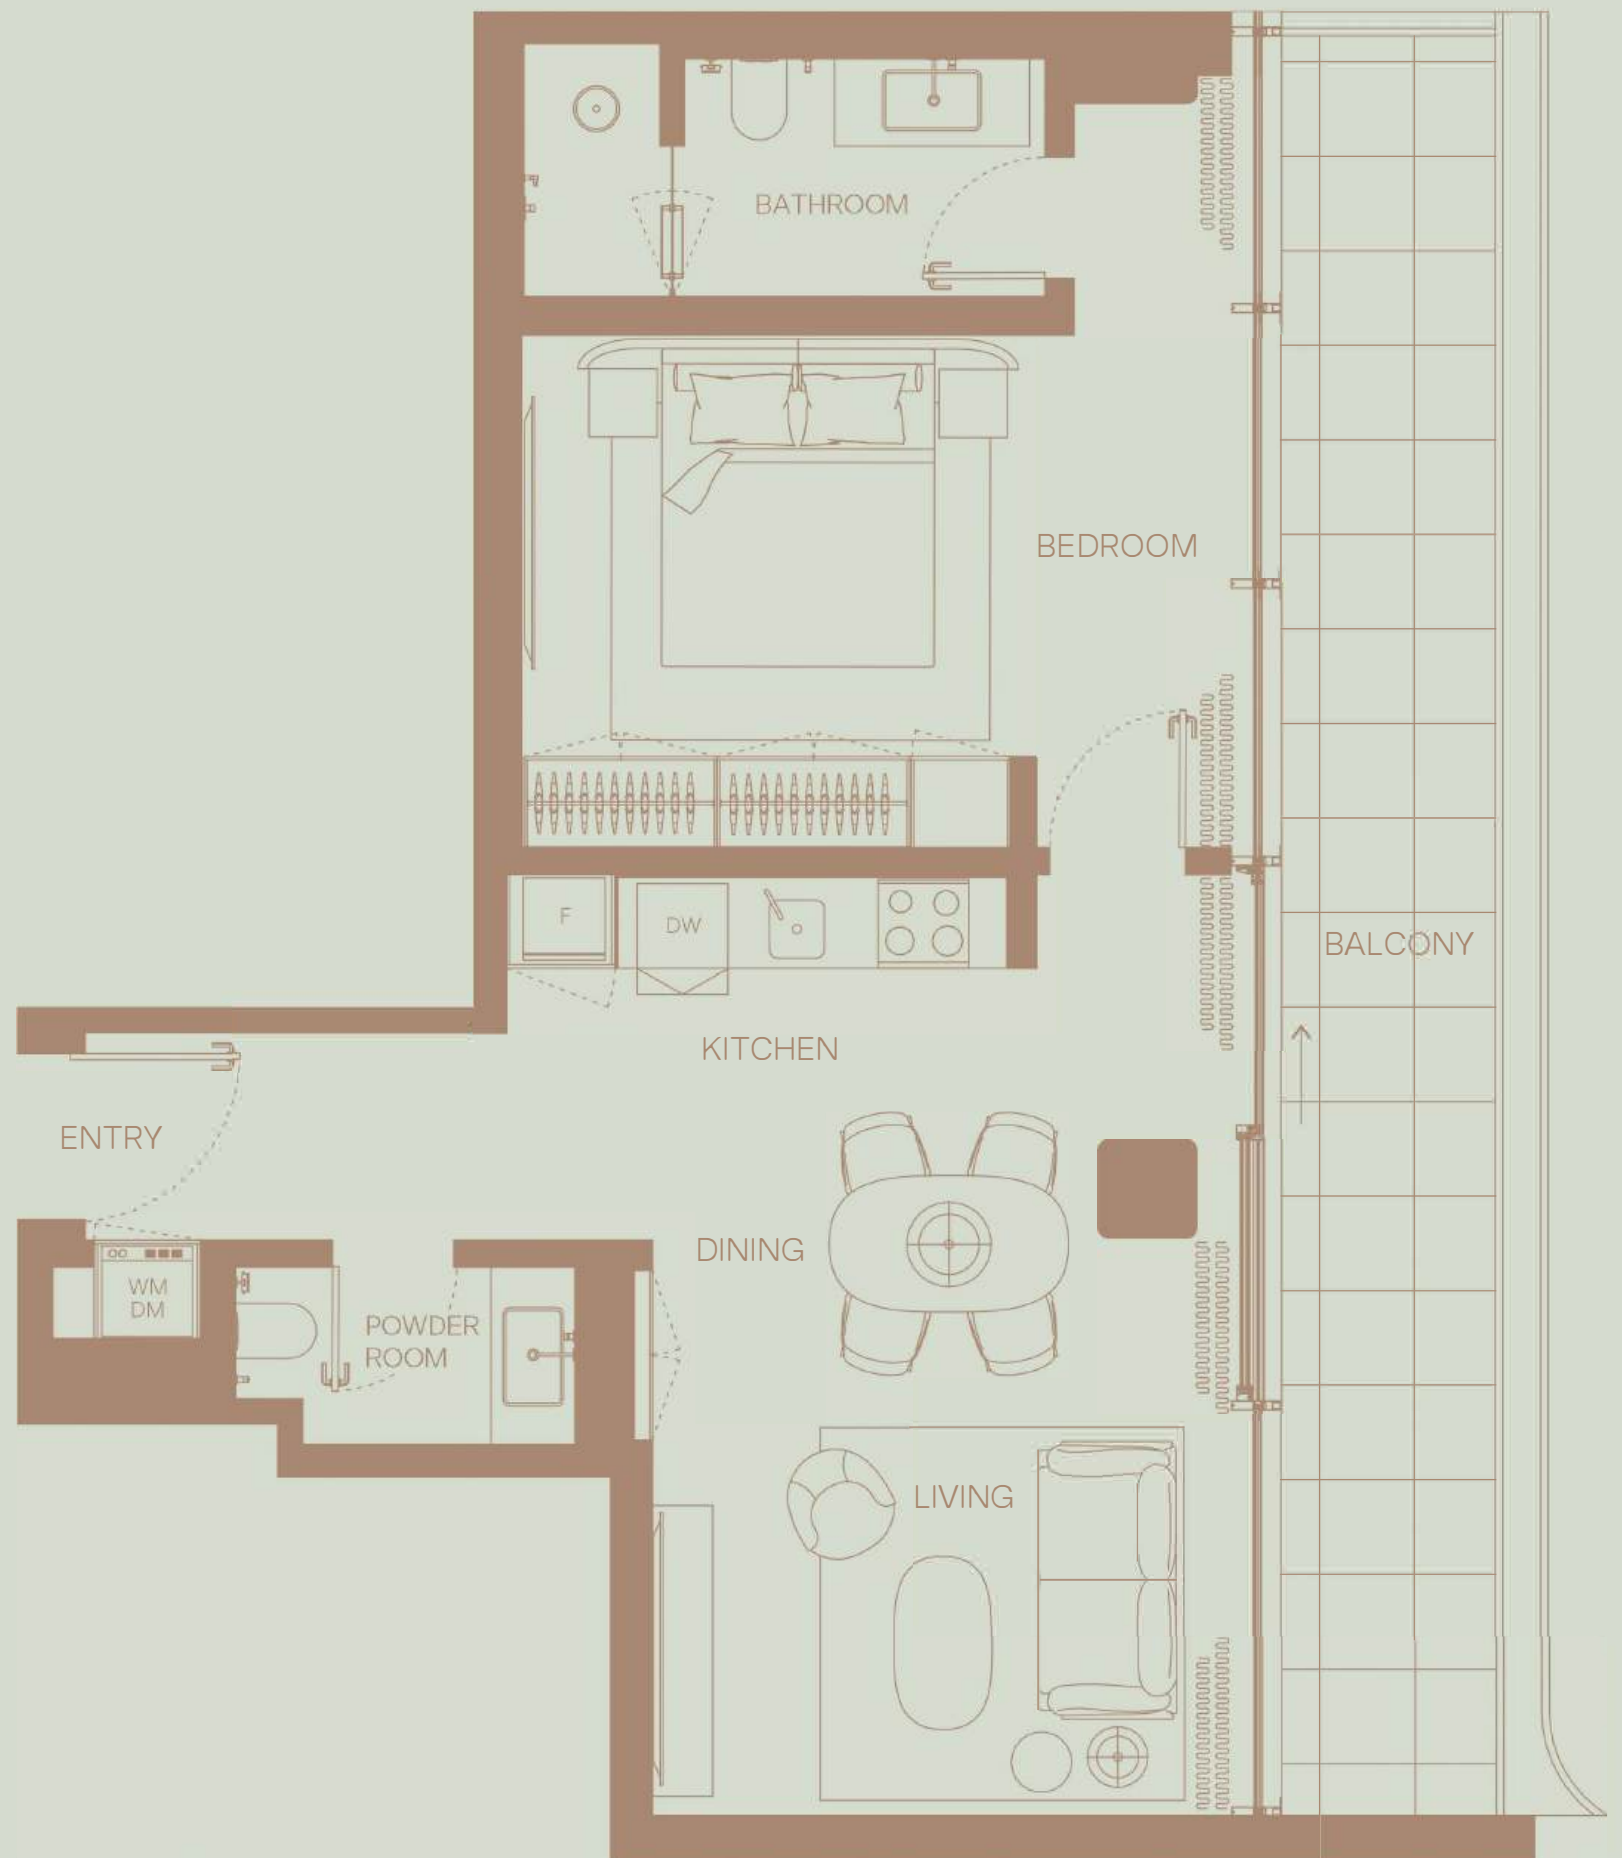

# 801

1 BEDROOM  
Floor 8  
Community View

TOTAL AREA: 903 sqft  
Internal area: 701 sqft  
External area: 203 sqft