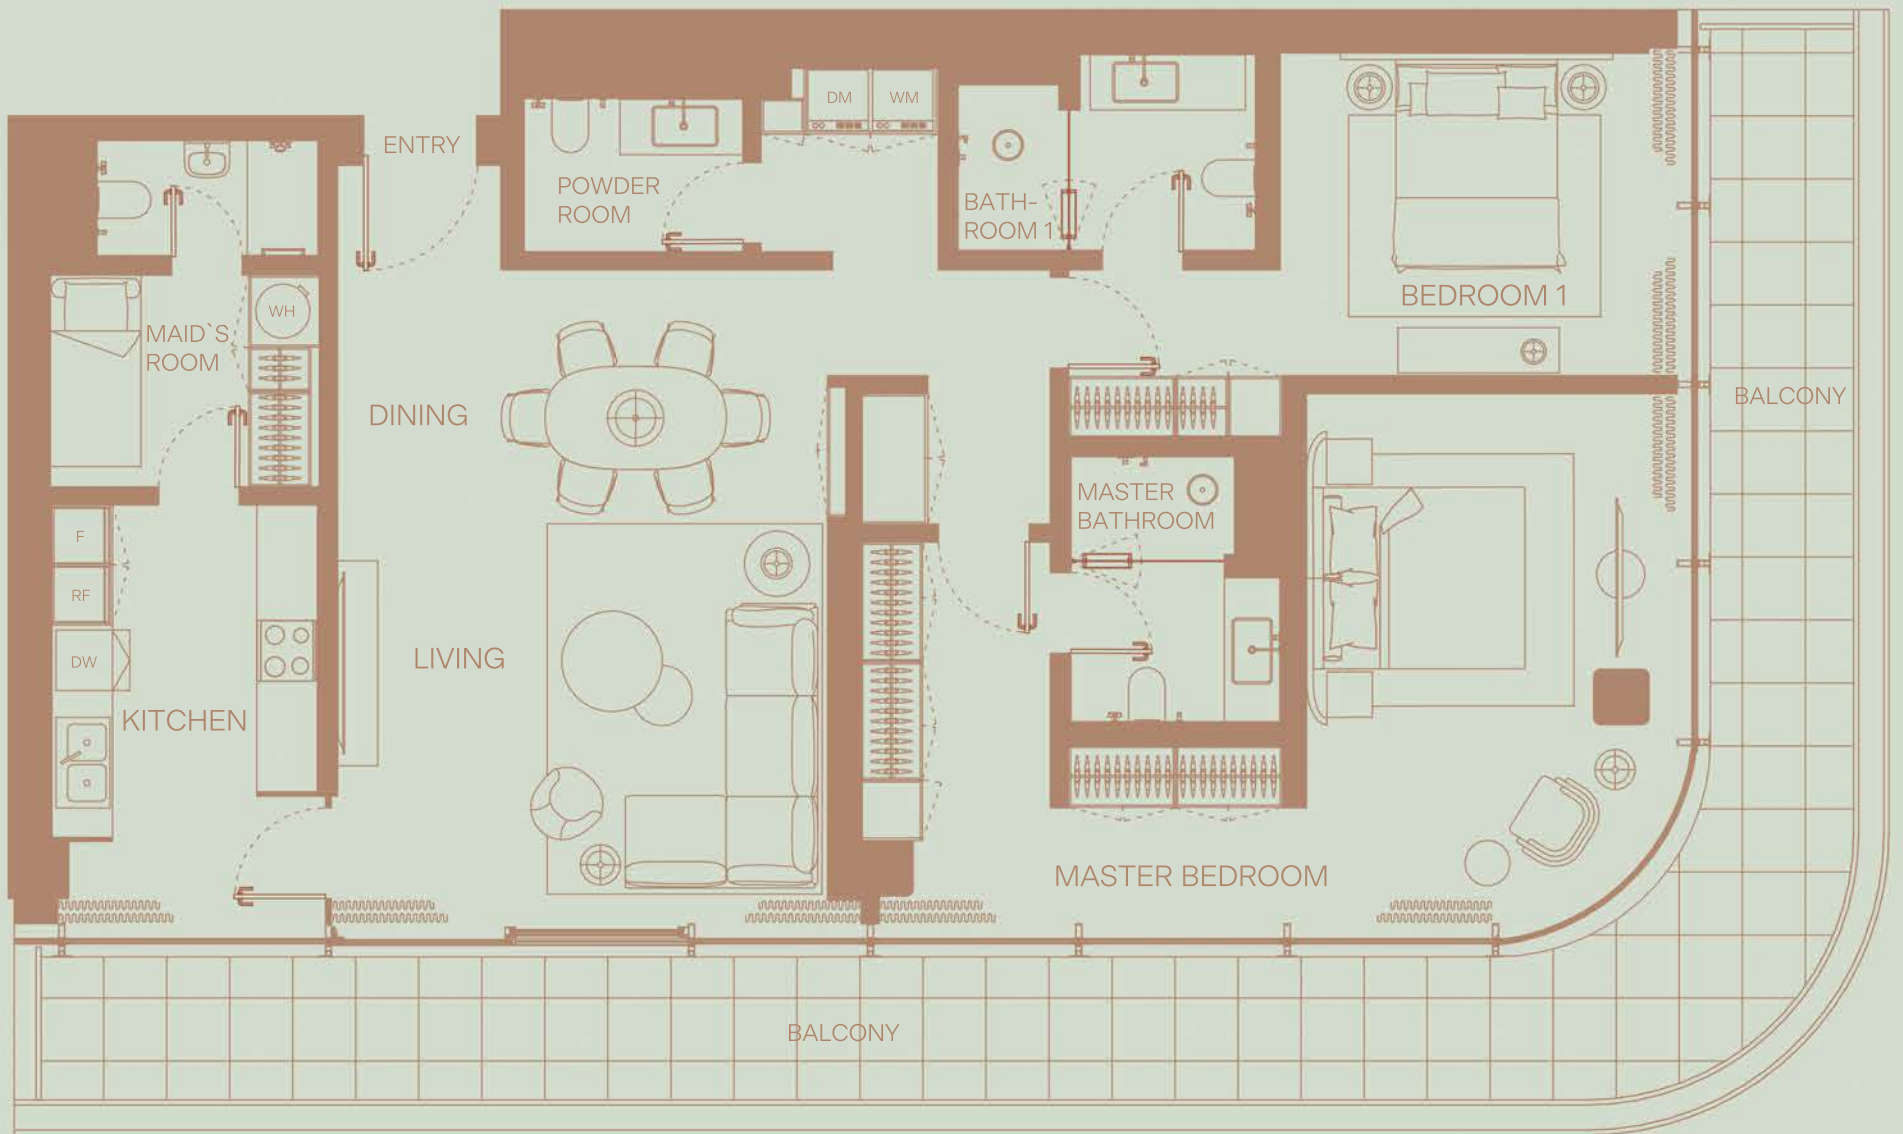

# 910

1 BEDROOM  
Floor 9  
Community View

TOTAL AREA: 833 sqft  
Internal area: 658 sqft  
External area: 175 sqft

911

2 BEDROOM  
Floor 9  
Community View

TOTAL AREA: 1826 sqft  
Internal area: 1405 sqft  
External area: 421 sqft