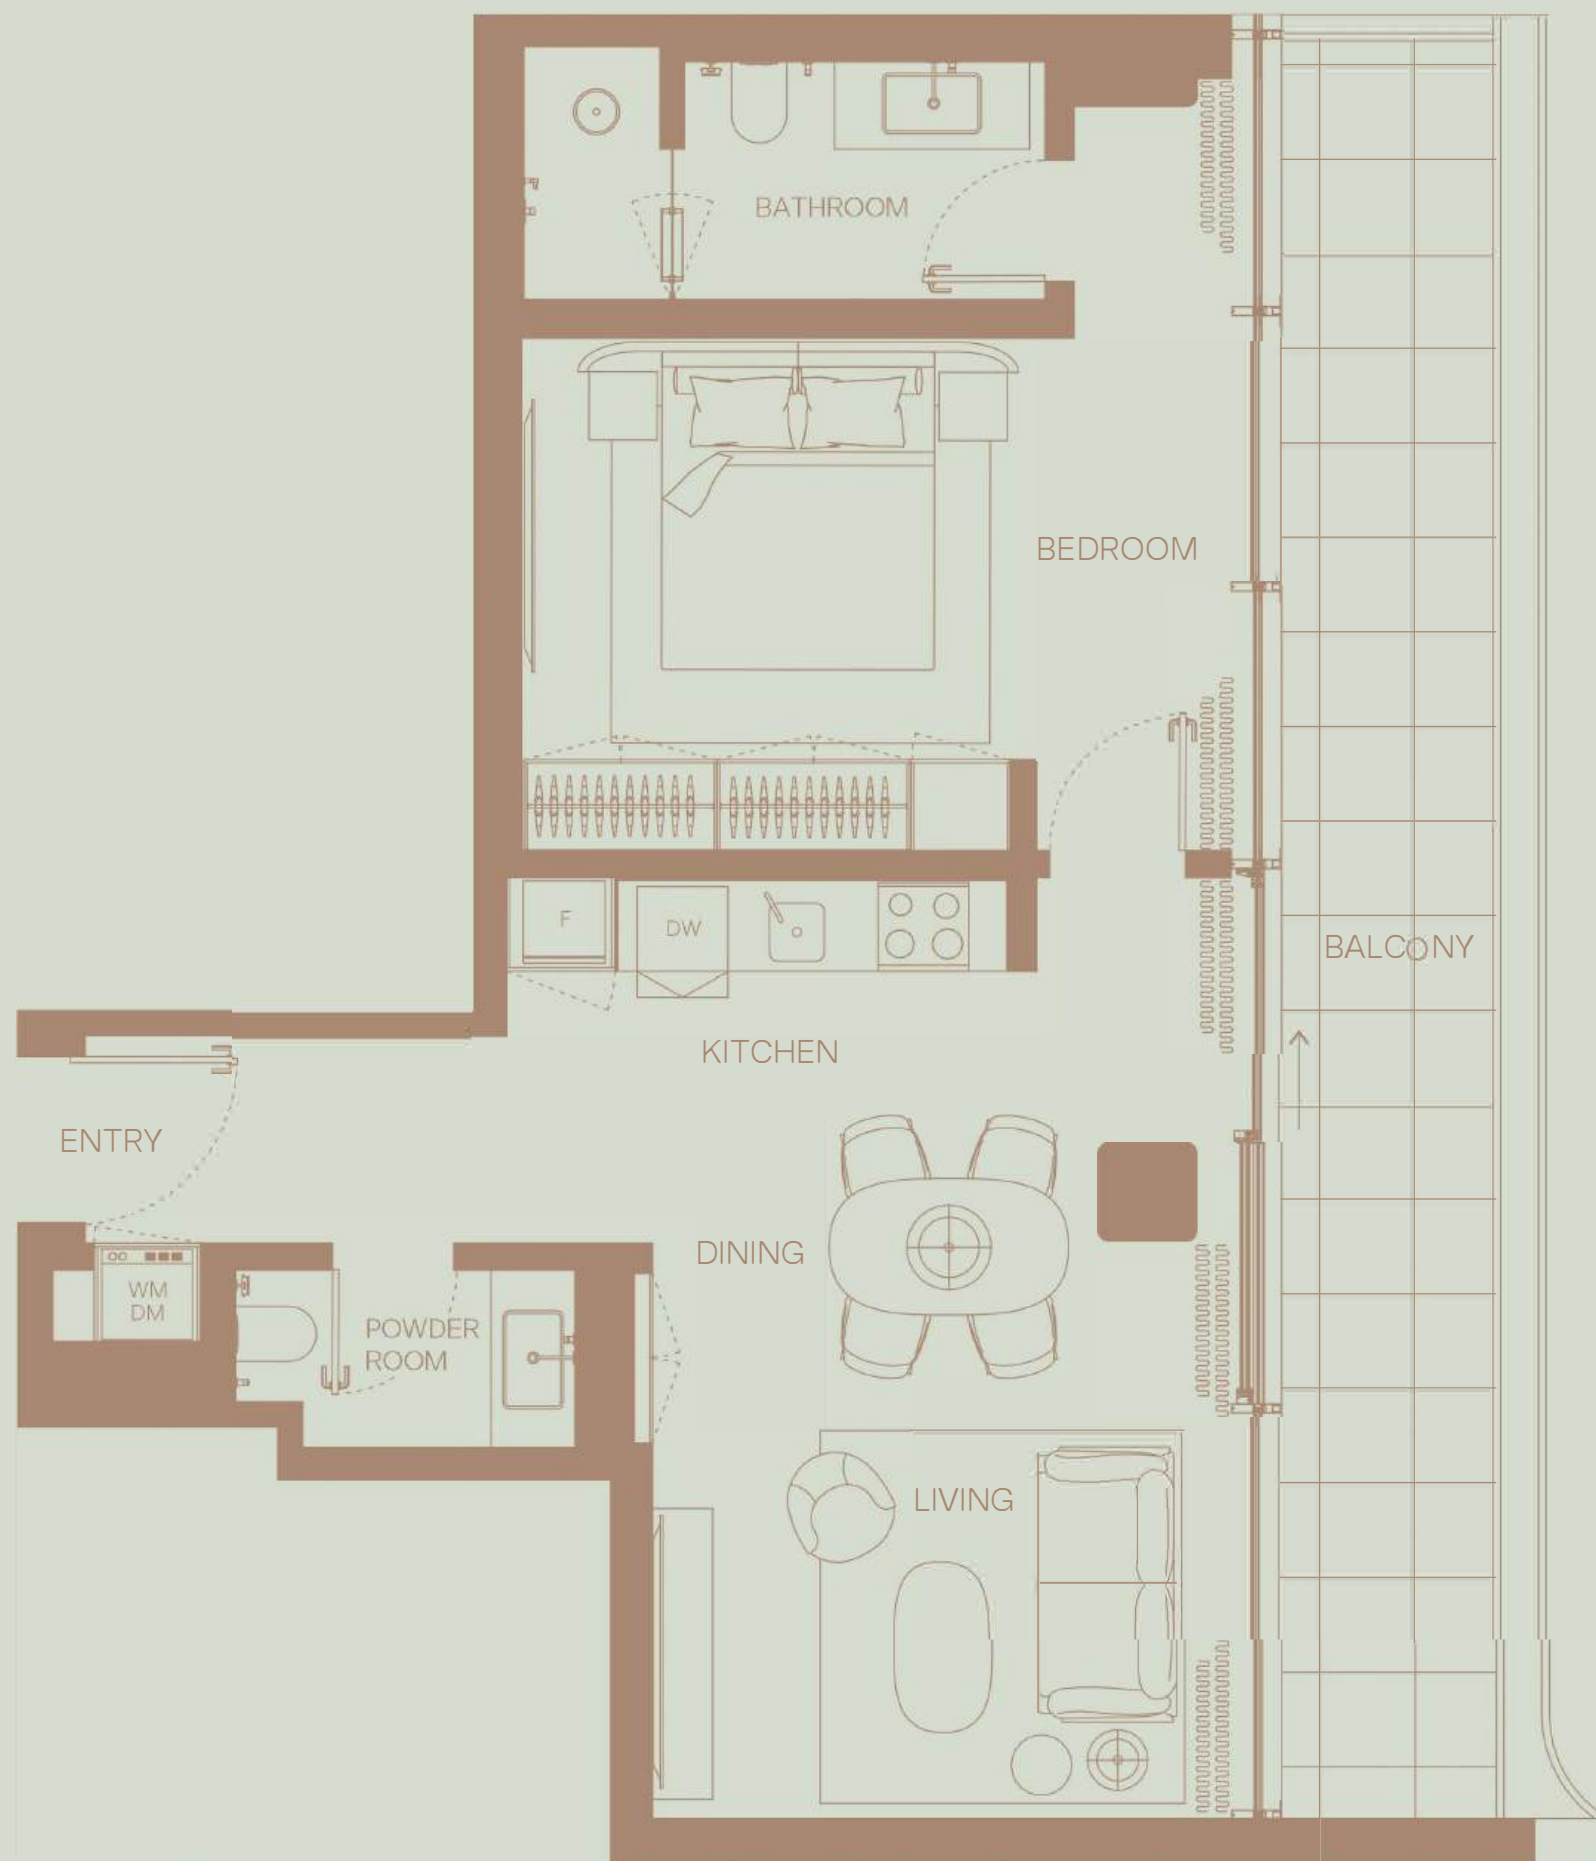

01

1 BEDROOM
Floor 3,4,5,6,7
Community View

TOTAL AREA: 903 sqft
Internal area: 701 sqft
External area: 203 sqft