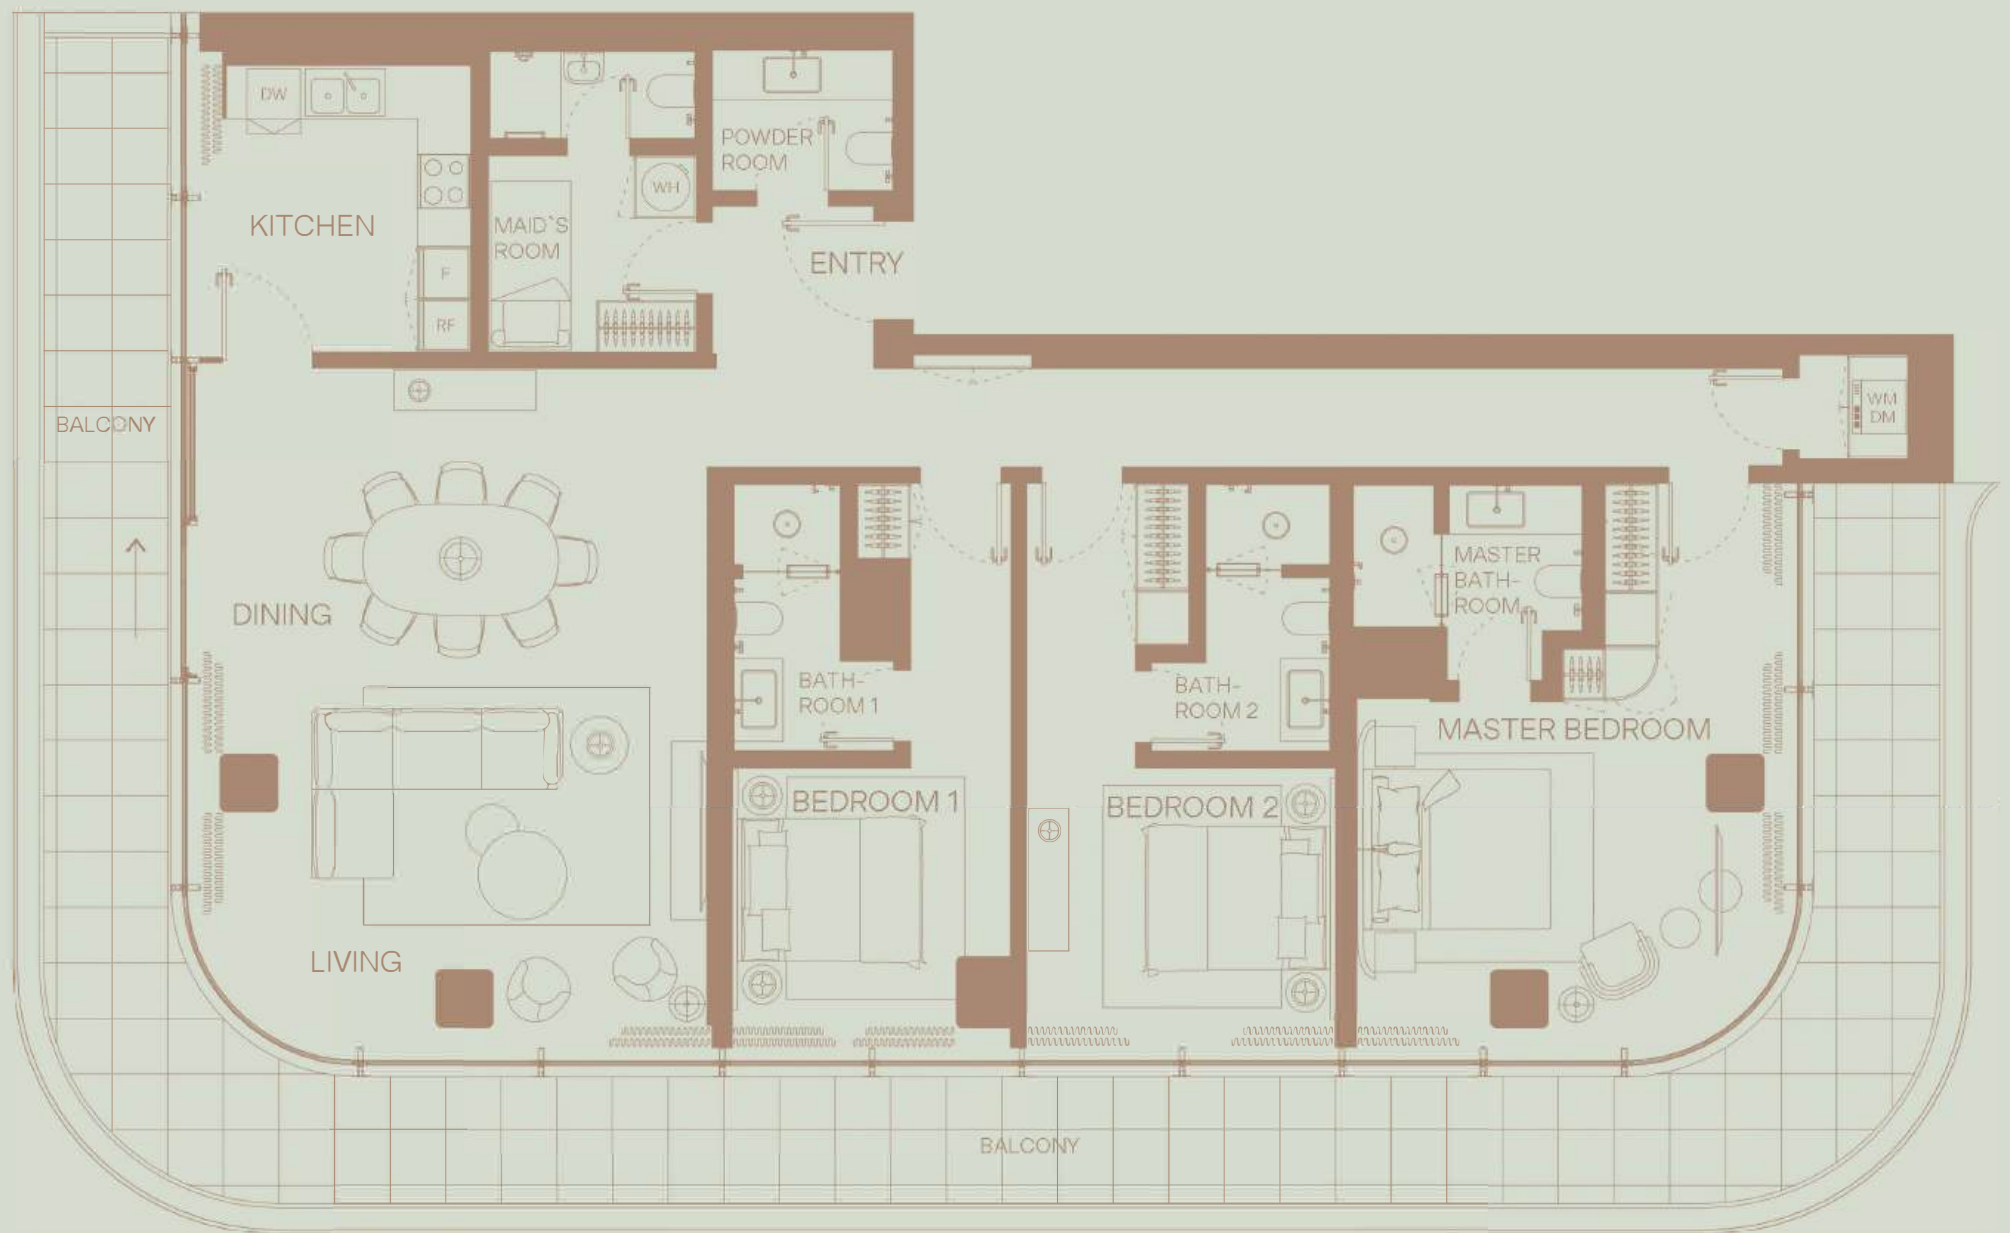

805

3 BEDROOM
Floor 8
Full Canal View

TOTAL AREA: 2552 sqft
Internal area: 1884 sqft
External area: 669 sqft