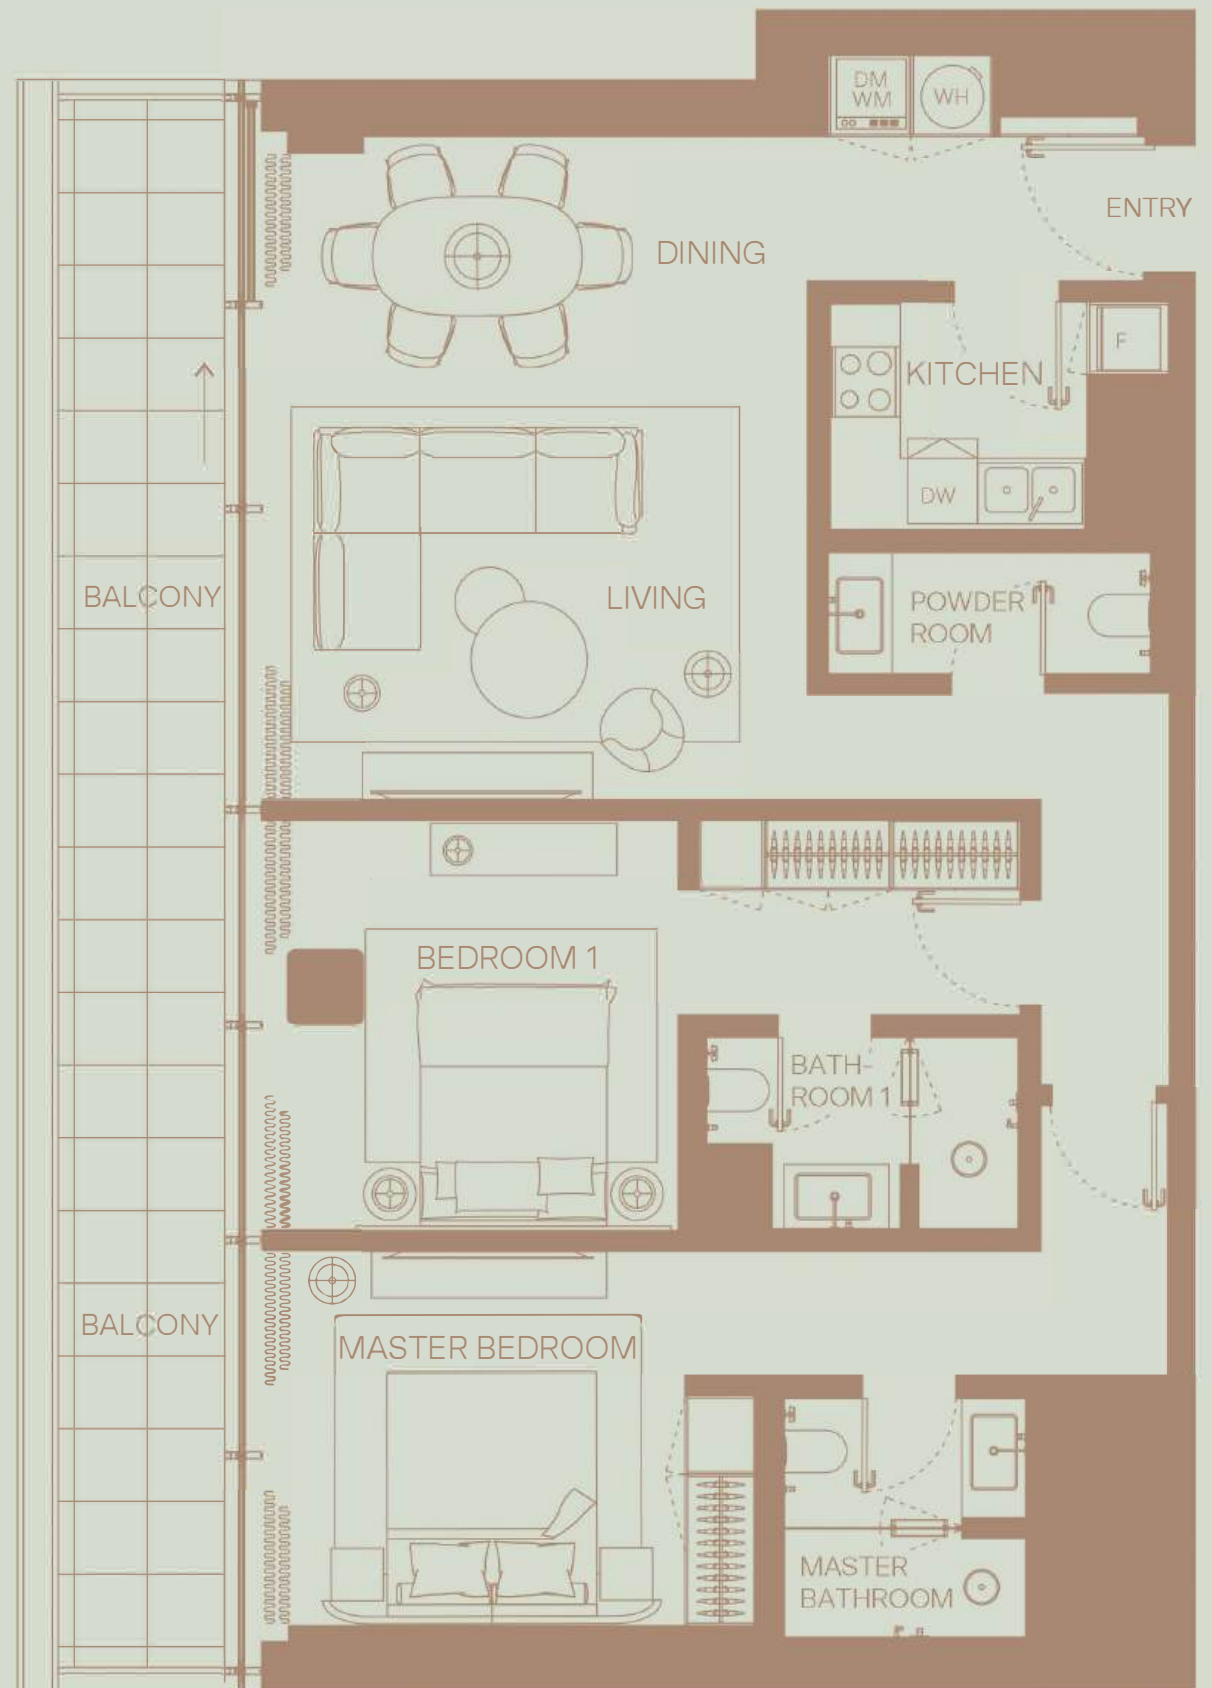

804

2 BEDROOM
Floor 8
Skyline View

TOTAL AREA: 1386 sqft
Internal area: 1153 sqft
External area: 232 sqft