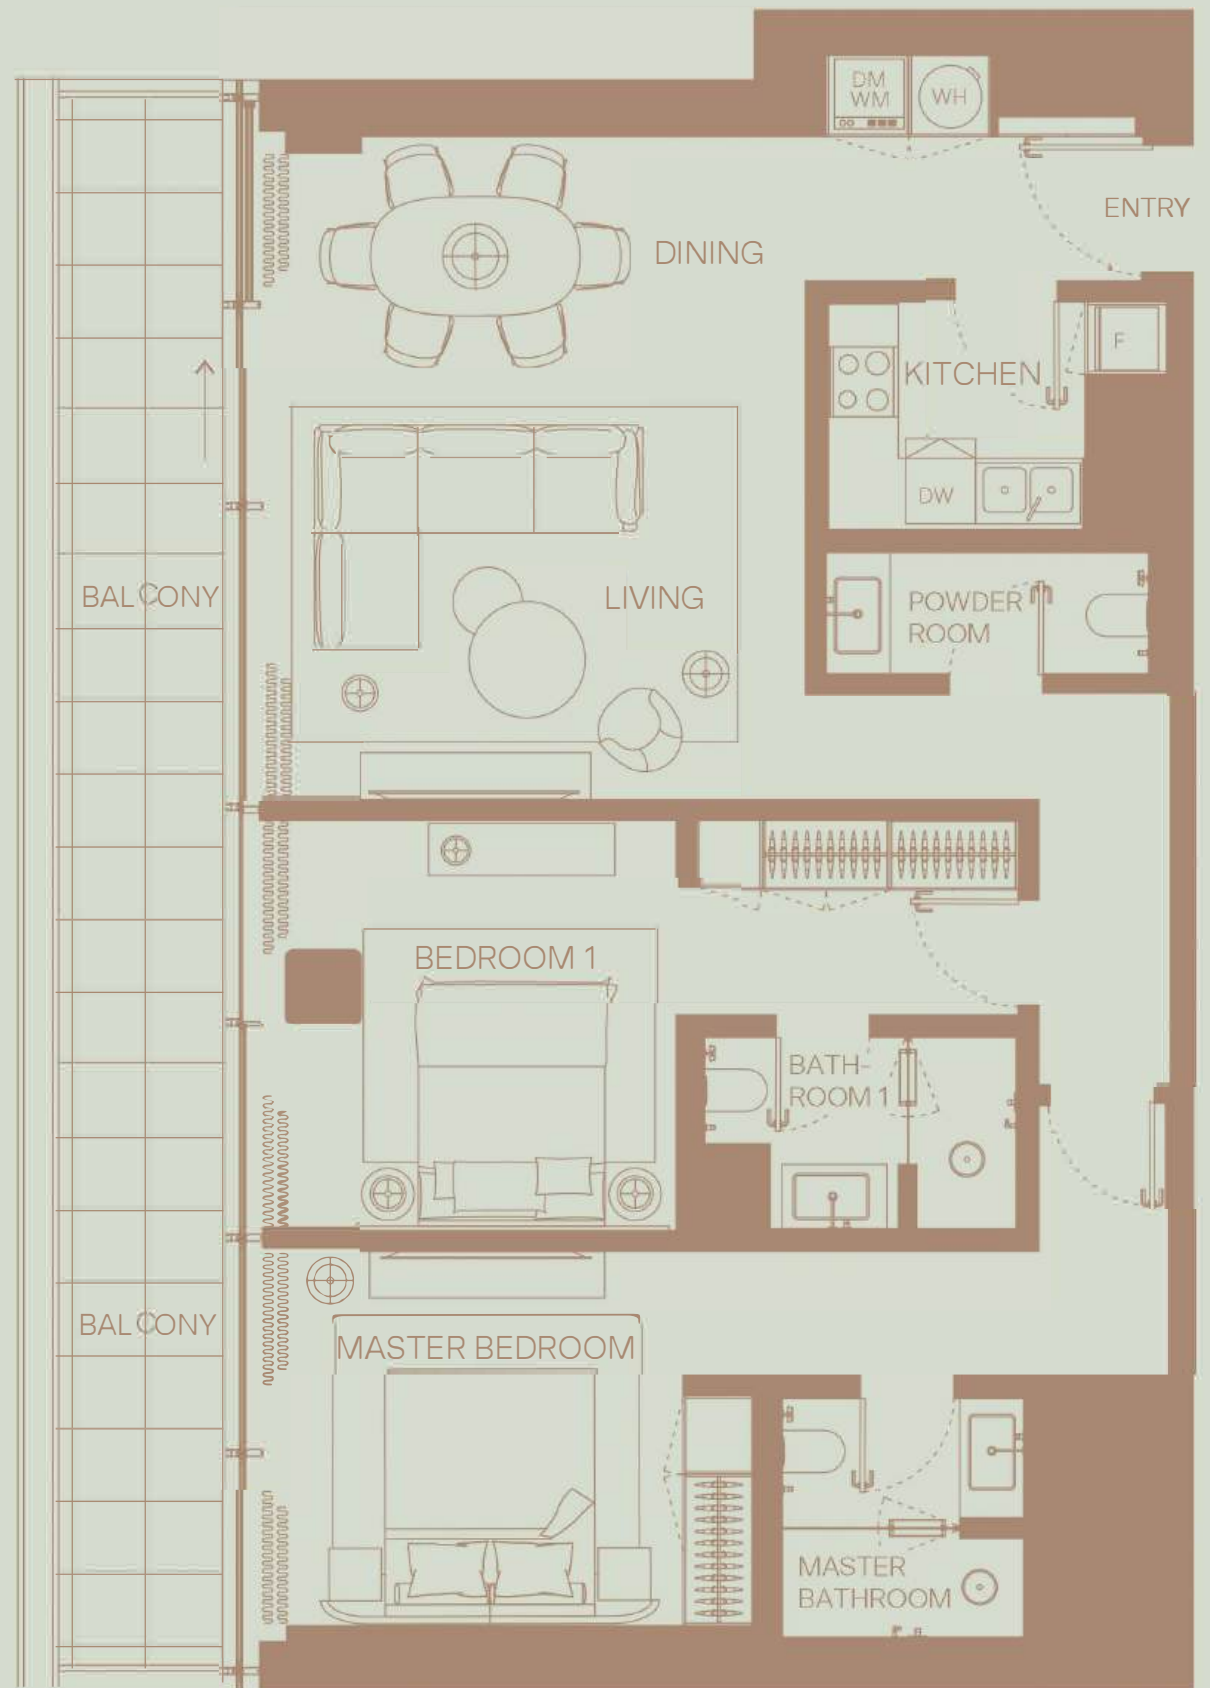

204

2 BEDROOM
Floor 2
Skyline View

TOTAL AREA: 1386 sqft
Internal area: 1153 sqft
External area: 232 sqft