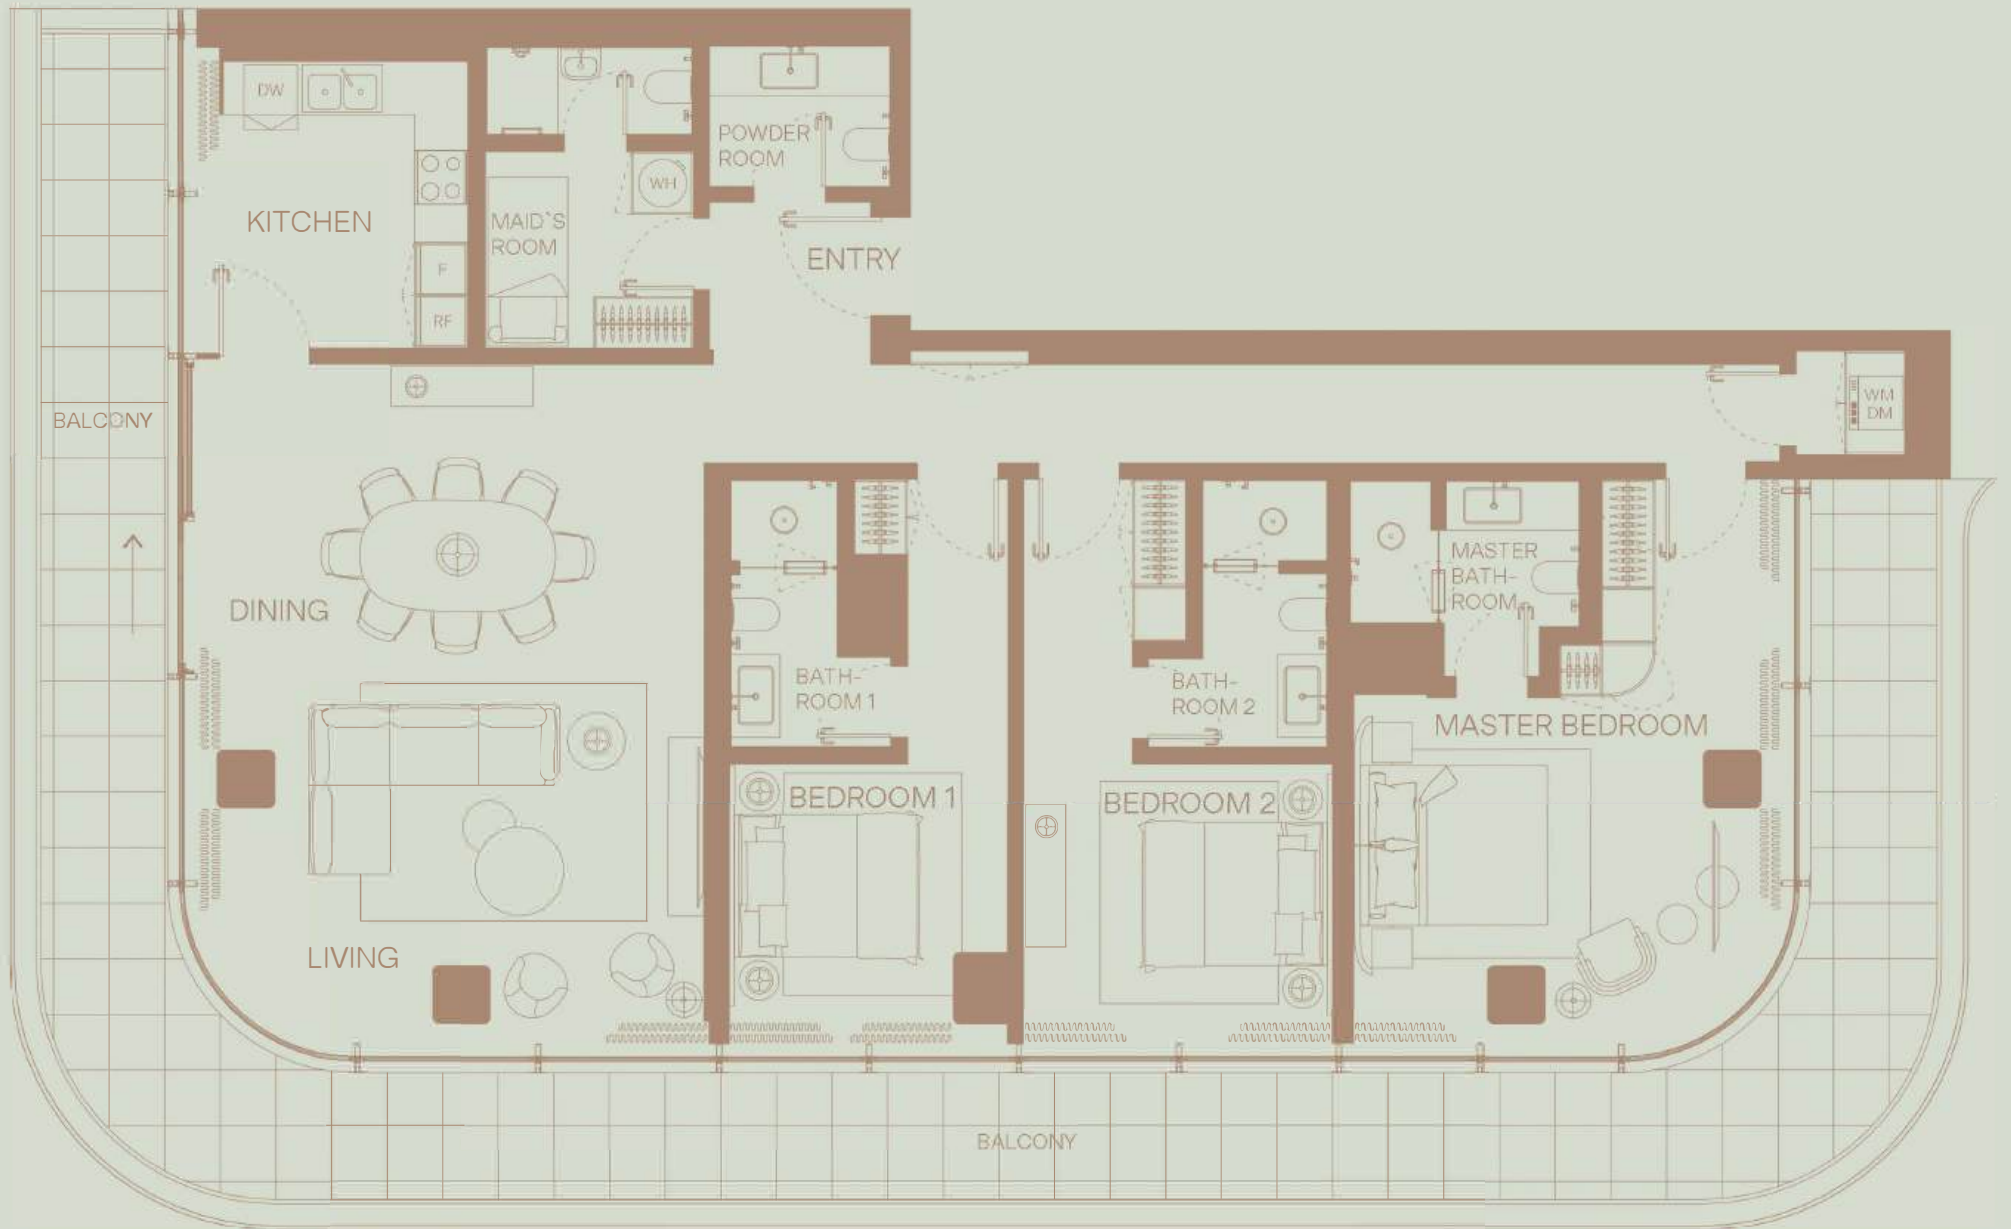

3 BEDROOM
Floor 1
Full Canal View

TOTAL AREA: 2552 sqft
Internal area: 1884 sqft
External area: 669 sqft