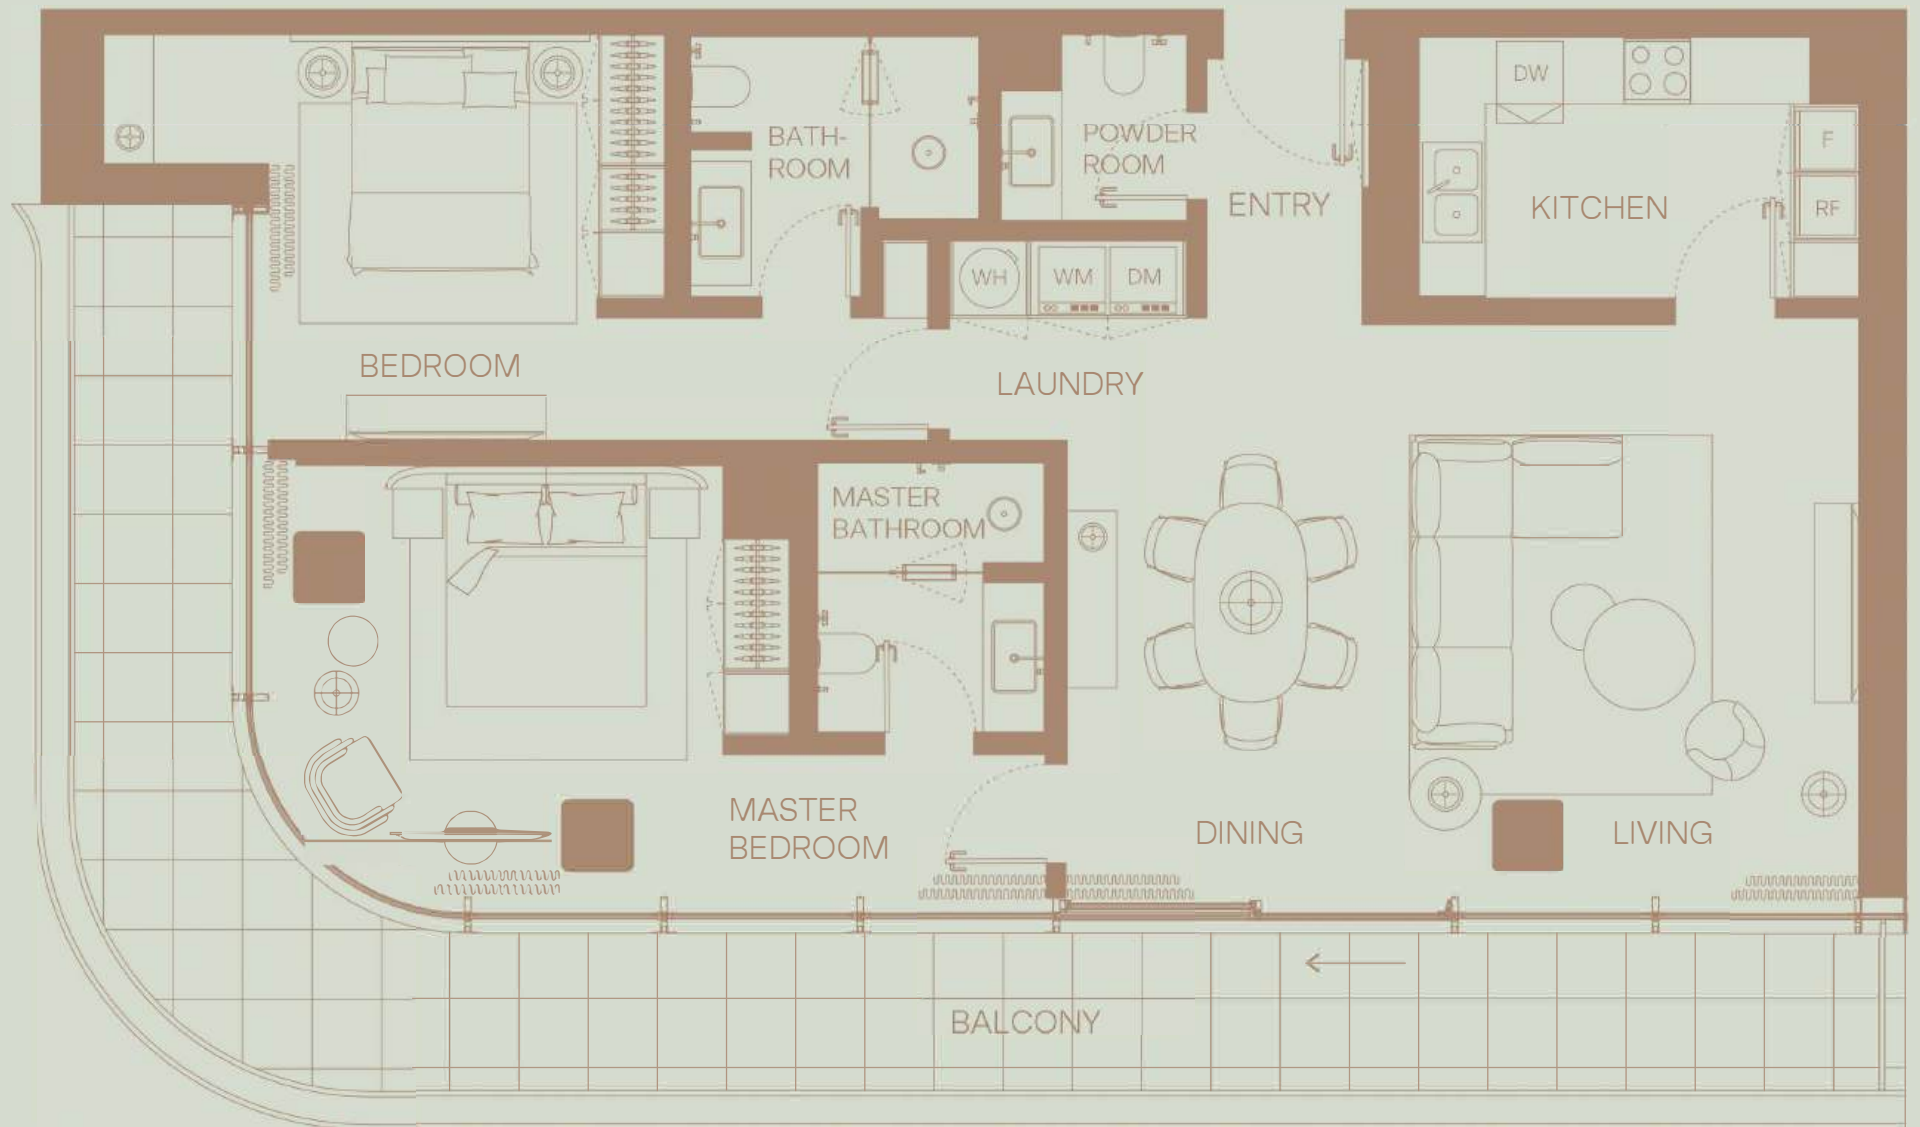

206

2 BEDROOM
Floor 2
Full Canal view

TOTAL AREA: 1677 sqft
Internal area: 1287 sqft
External area: 391 sqft