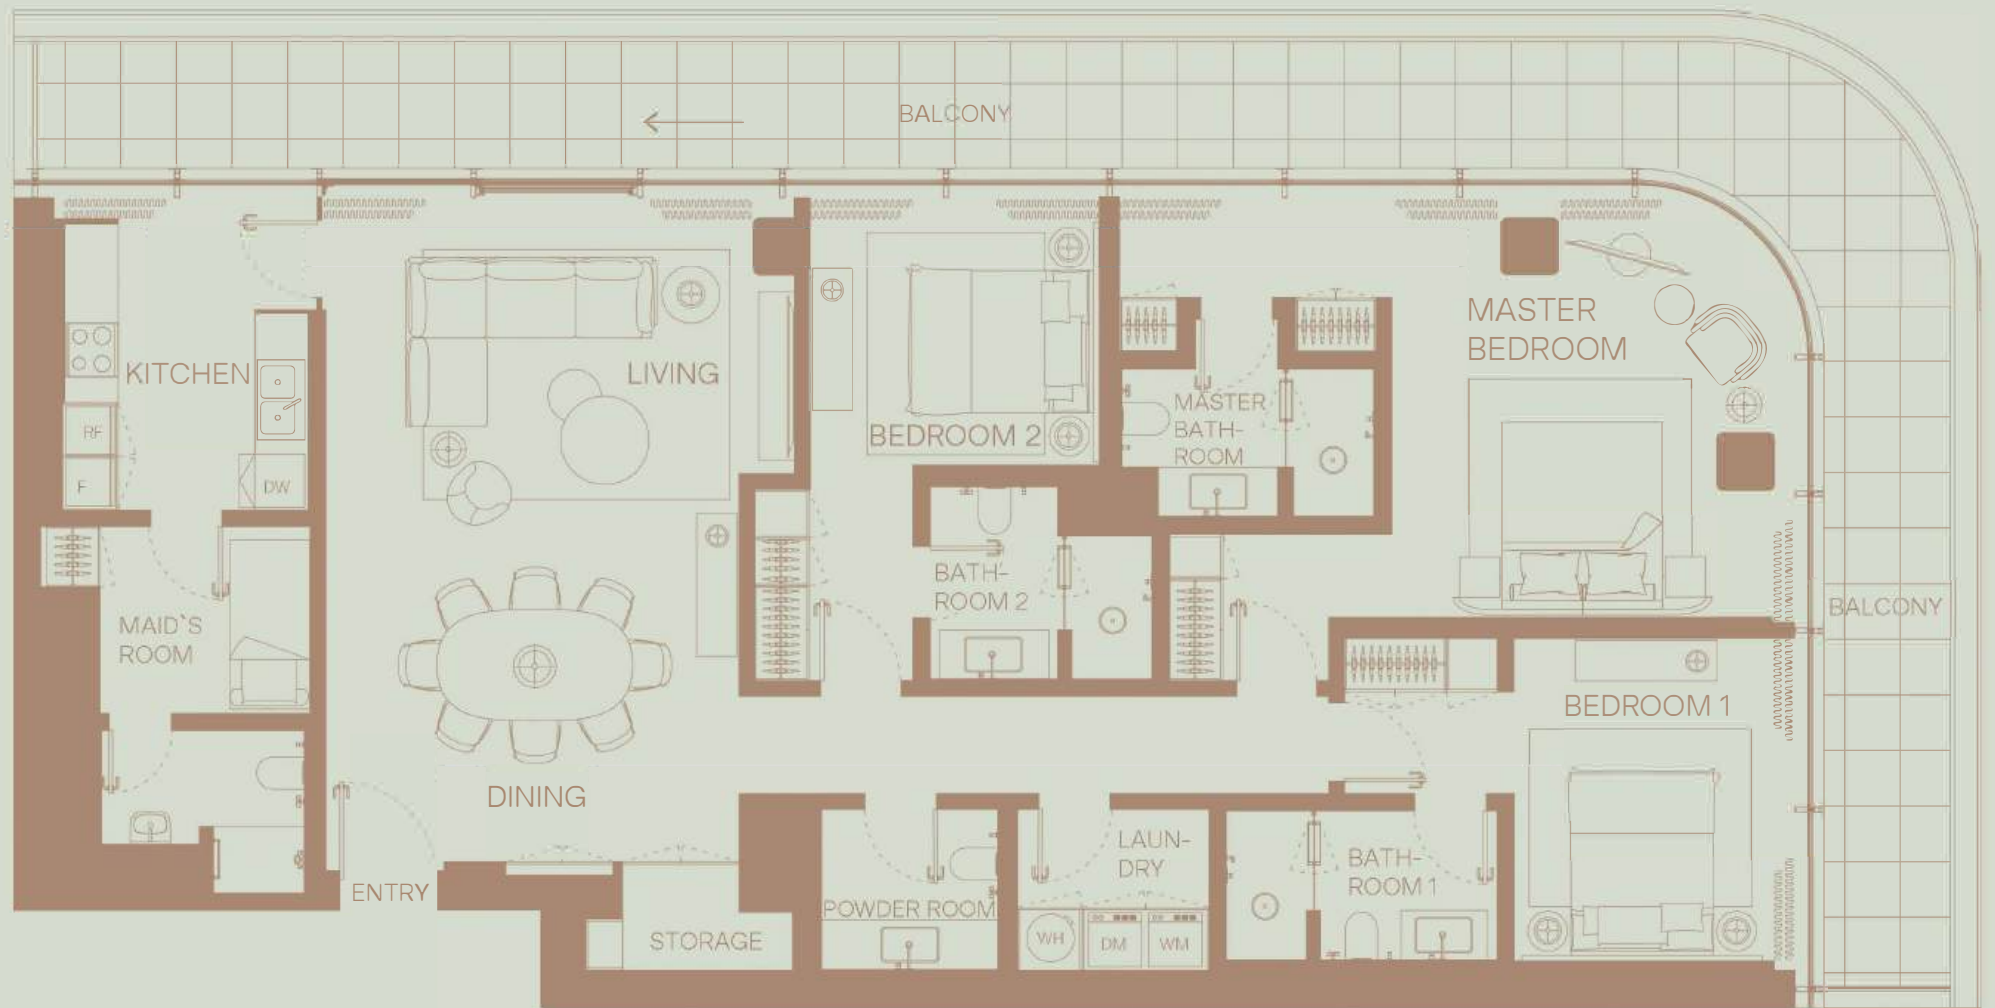

# 907

2 BEDROOM  
Floor 9  
Full Canal View

TOTAL AREA: 1391 sqft  
Internal area: 1157 sqft  
External area: 234 sqft

908

3 BEDROOM  
Floor 9  
Full Canal View

TOTAL AREA: 2348 sqft  
Internal area: 1827 sqft  
External area: 521 sqft