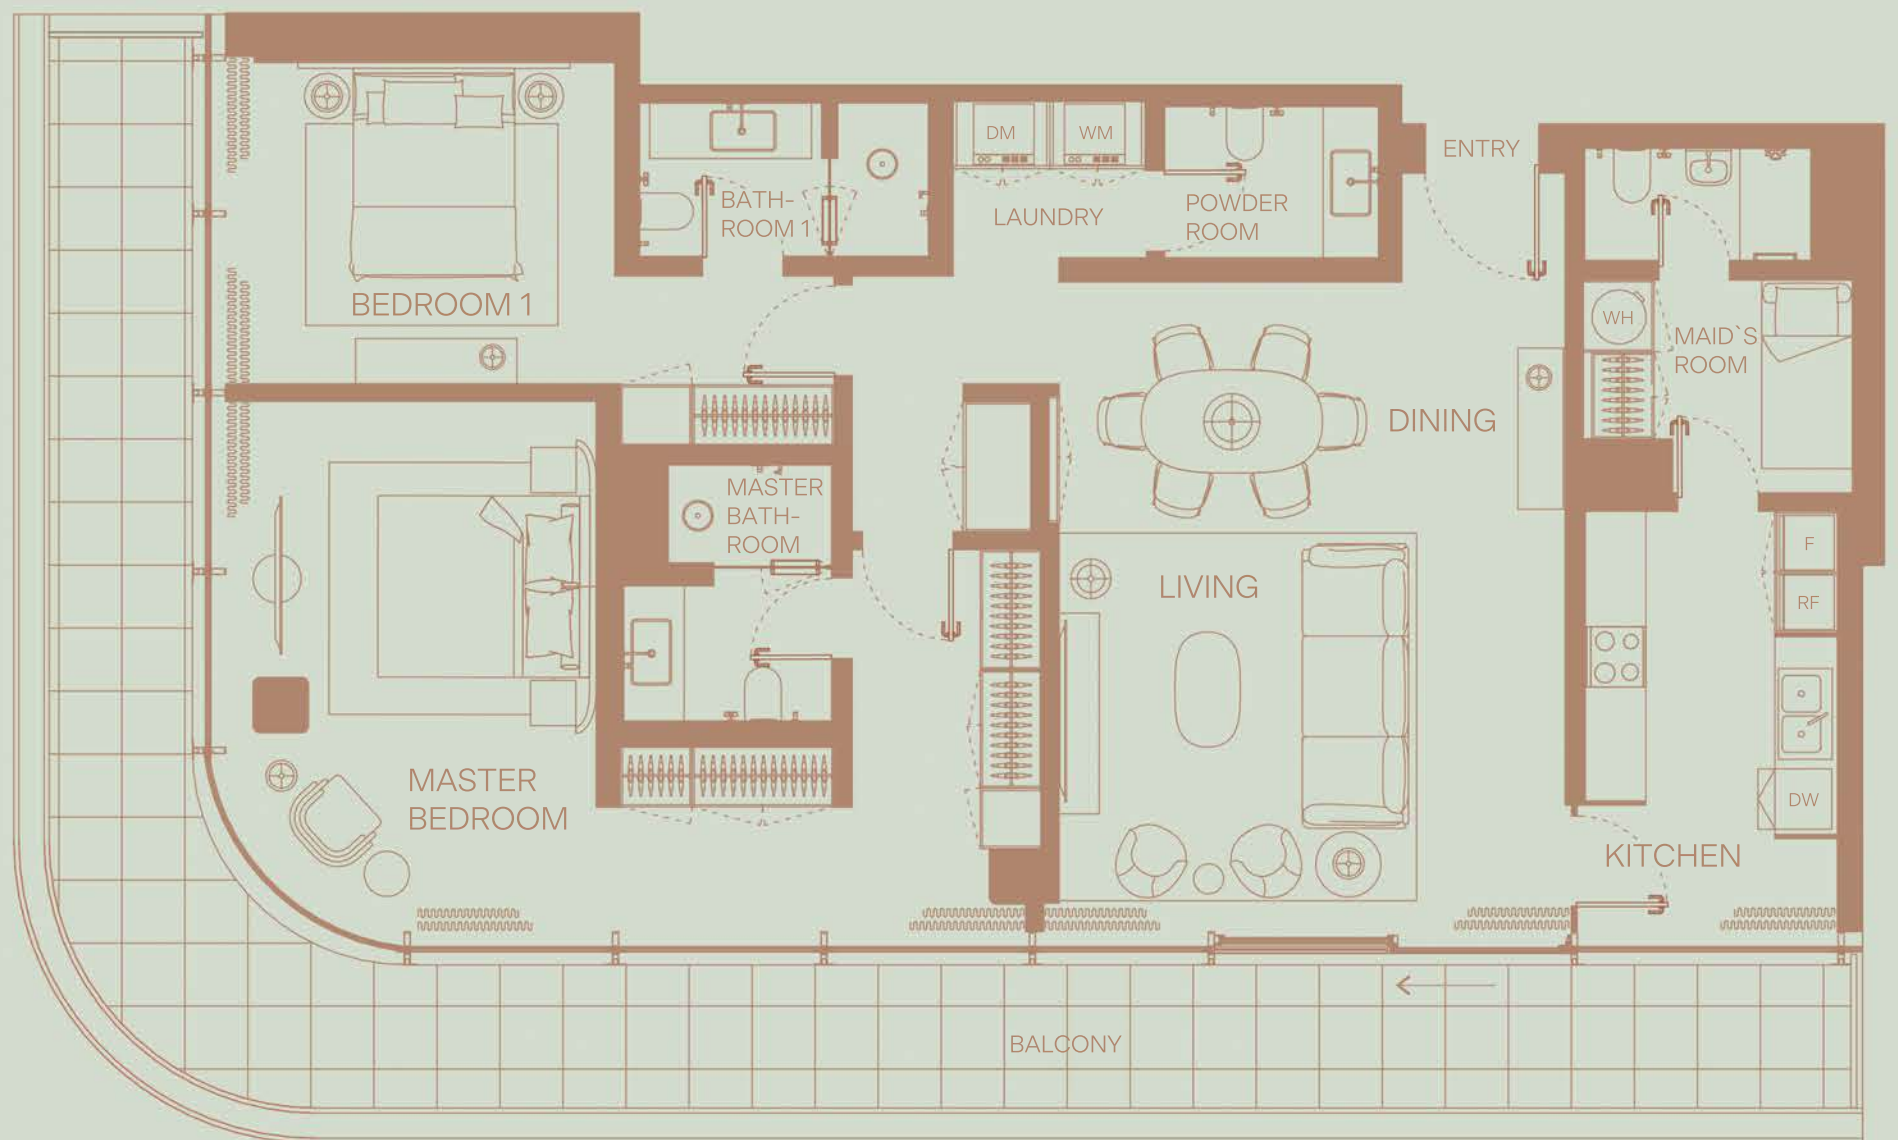

503

2 BEDROOM
Floor 5
Community View

TOTAL AREA: 1953 sqft
Internal area: 1490 sqft
External area: 463 sqft