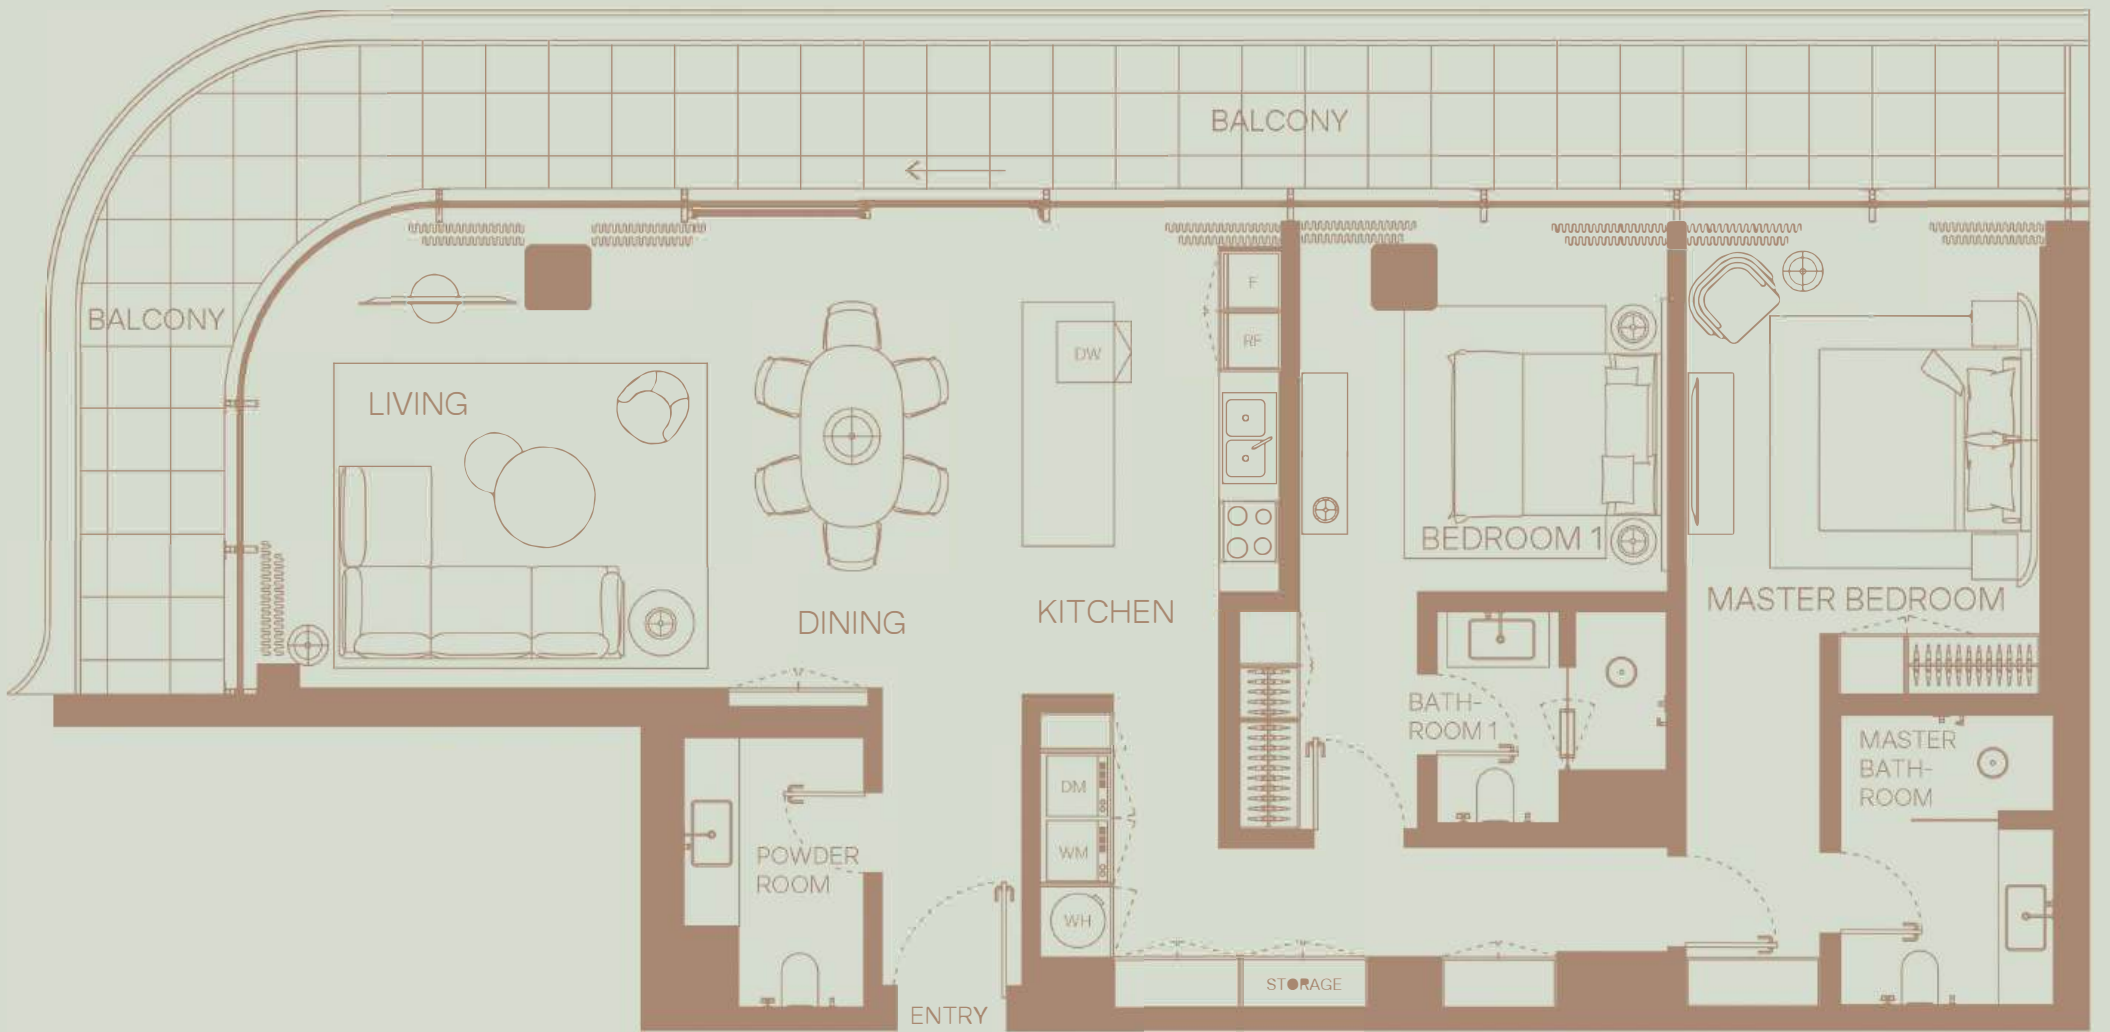

3 BEDROOM  
 Floor 1  
 Community View

TOTAL AREA: 2344 sqft  
 Internal area: 1823 sqft  
 External area: 520 sqft

110

1 BEDROOM  
Floor 1  
Community View

TOTAL AREA: 833 sqft  
Internal area: 658 sqft  
External area: 175 sqft