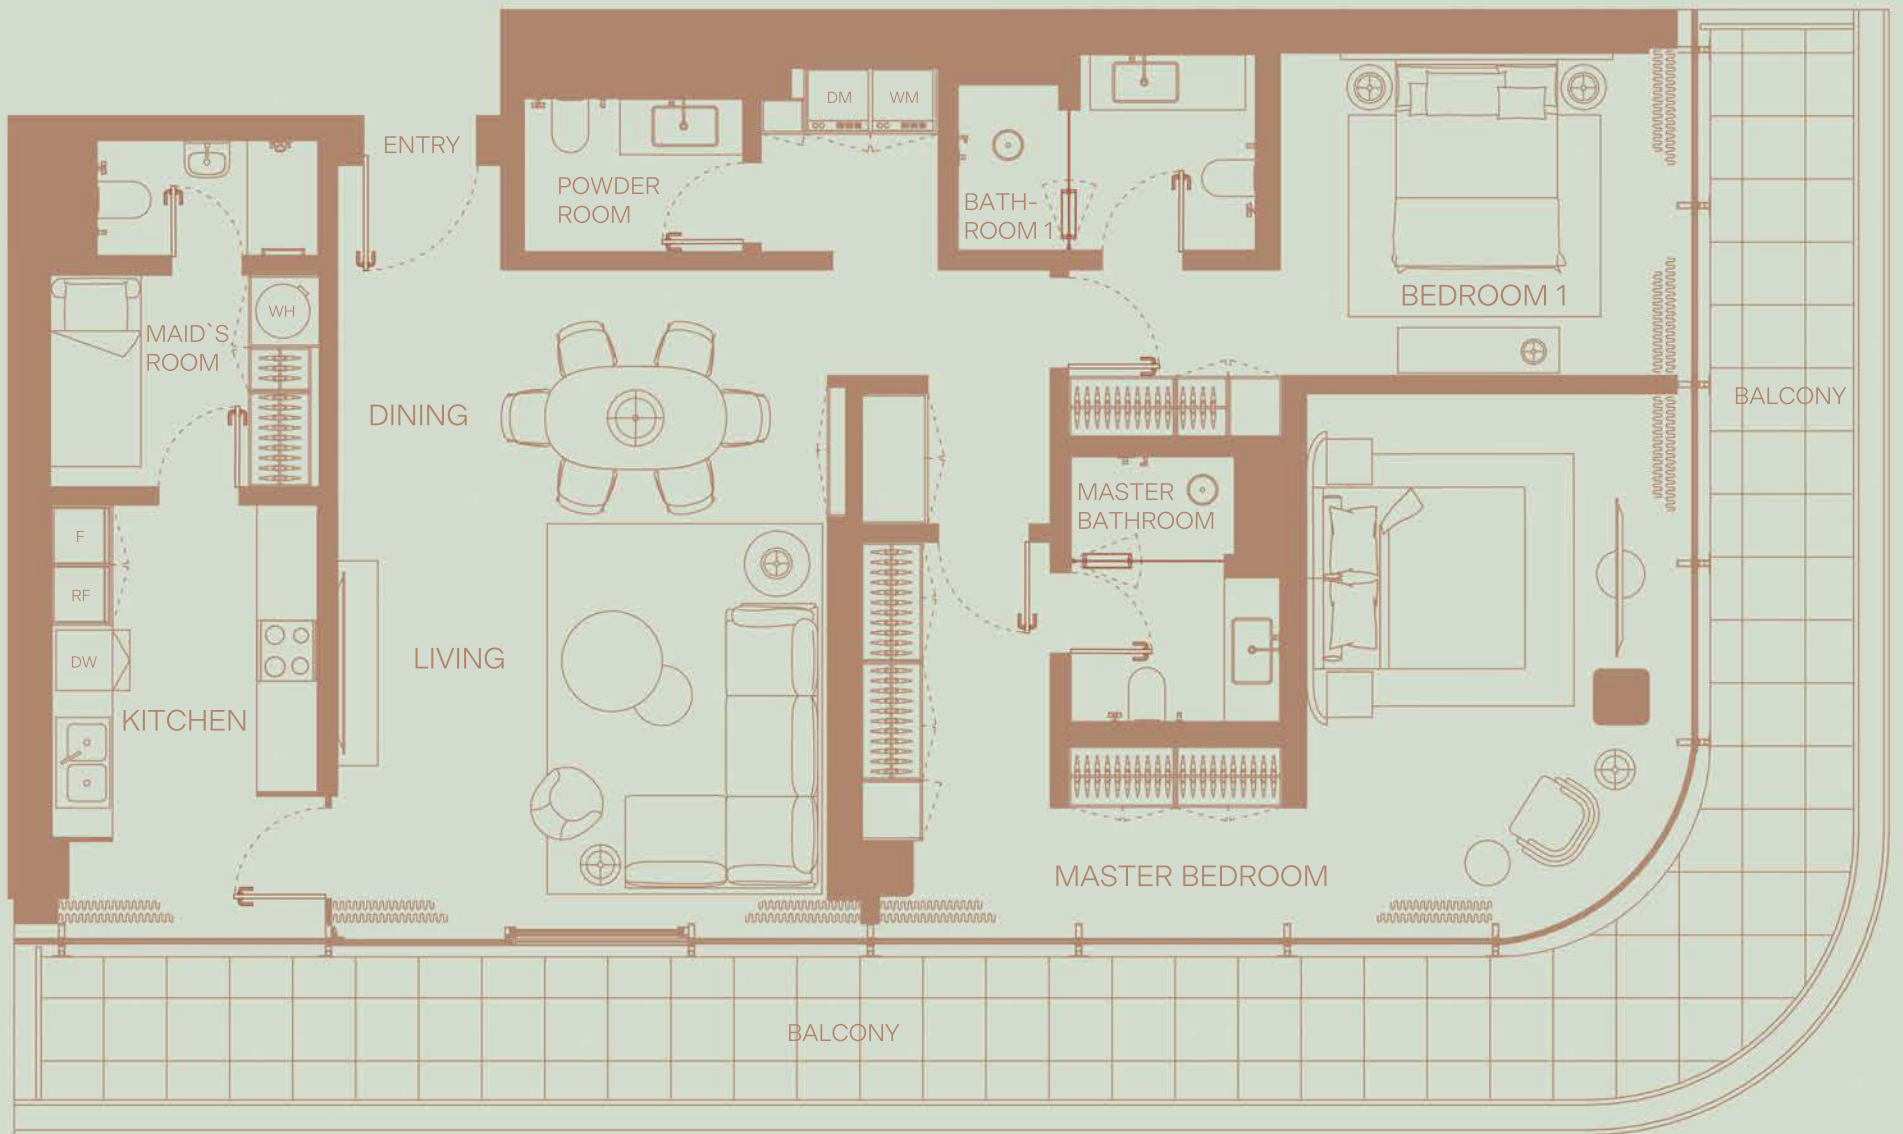

601

2 BEDROOM
Floor 6
Community View

TOTAL AREA: 1947 sqft
Internal area: 1484 sqft
External area: 463 sqft