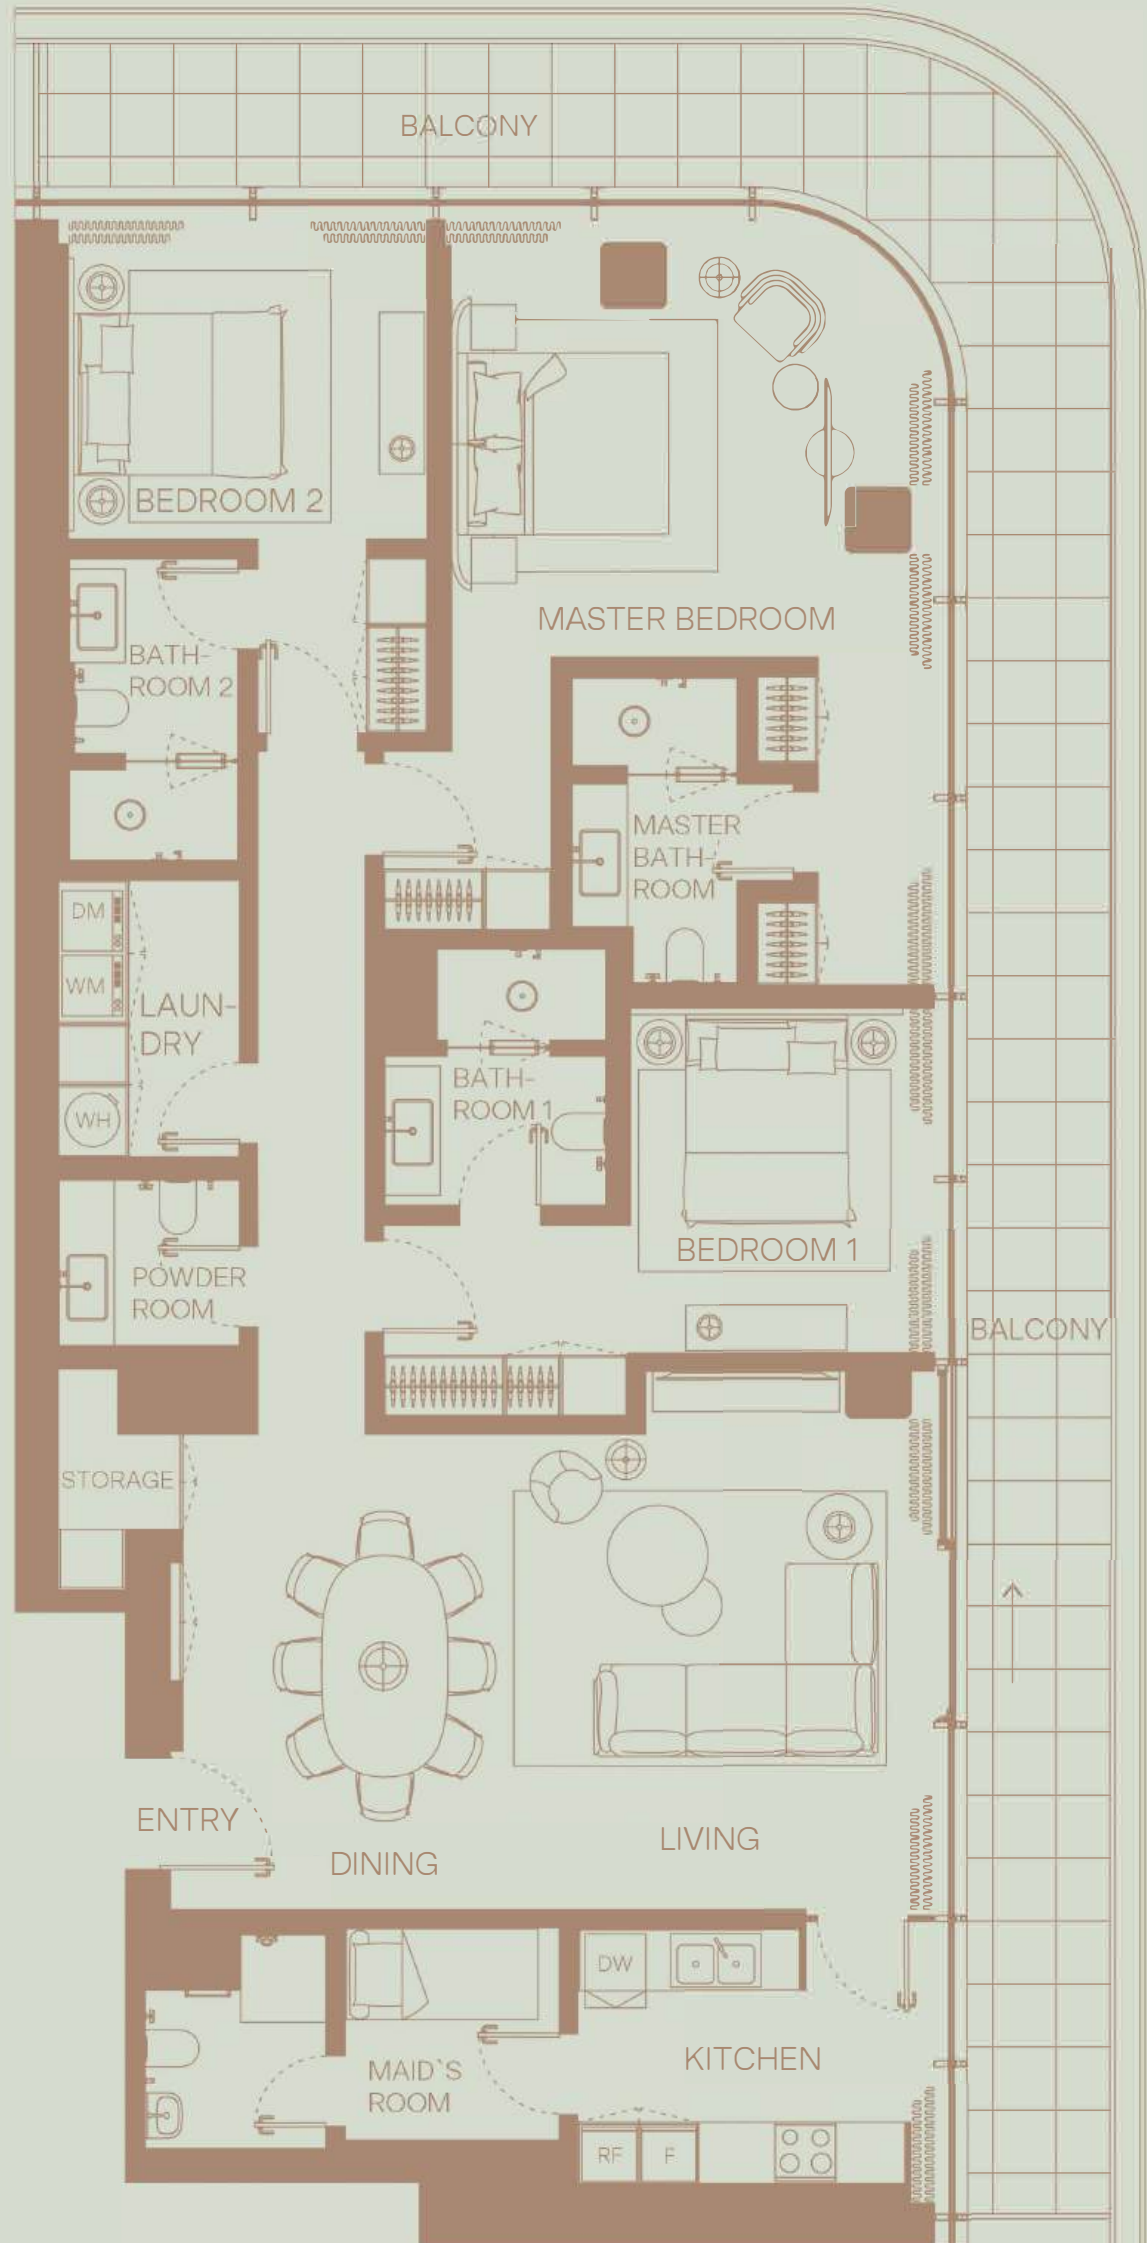

# 101

1 BEDROOM  
Floor 1  
Community View

TOTAL AREA: 903 sqft  
Internal area: 701 sqft  
External area: 203 sqft

3 BEDROOM  
 Floor 1  
 Community View

TOTAL AREA: 2346 sqft  
 Internal area: 1822 sqft  
 External area: 523 sqft