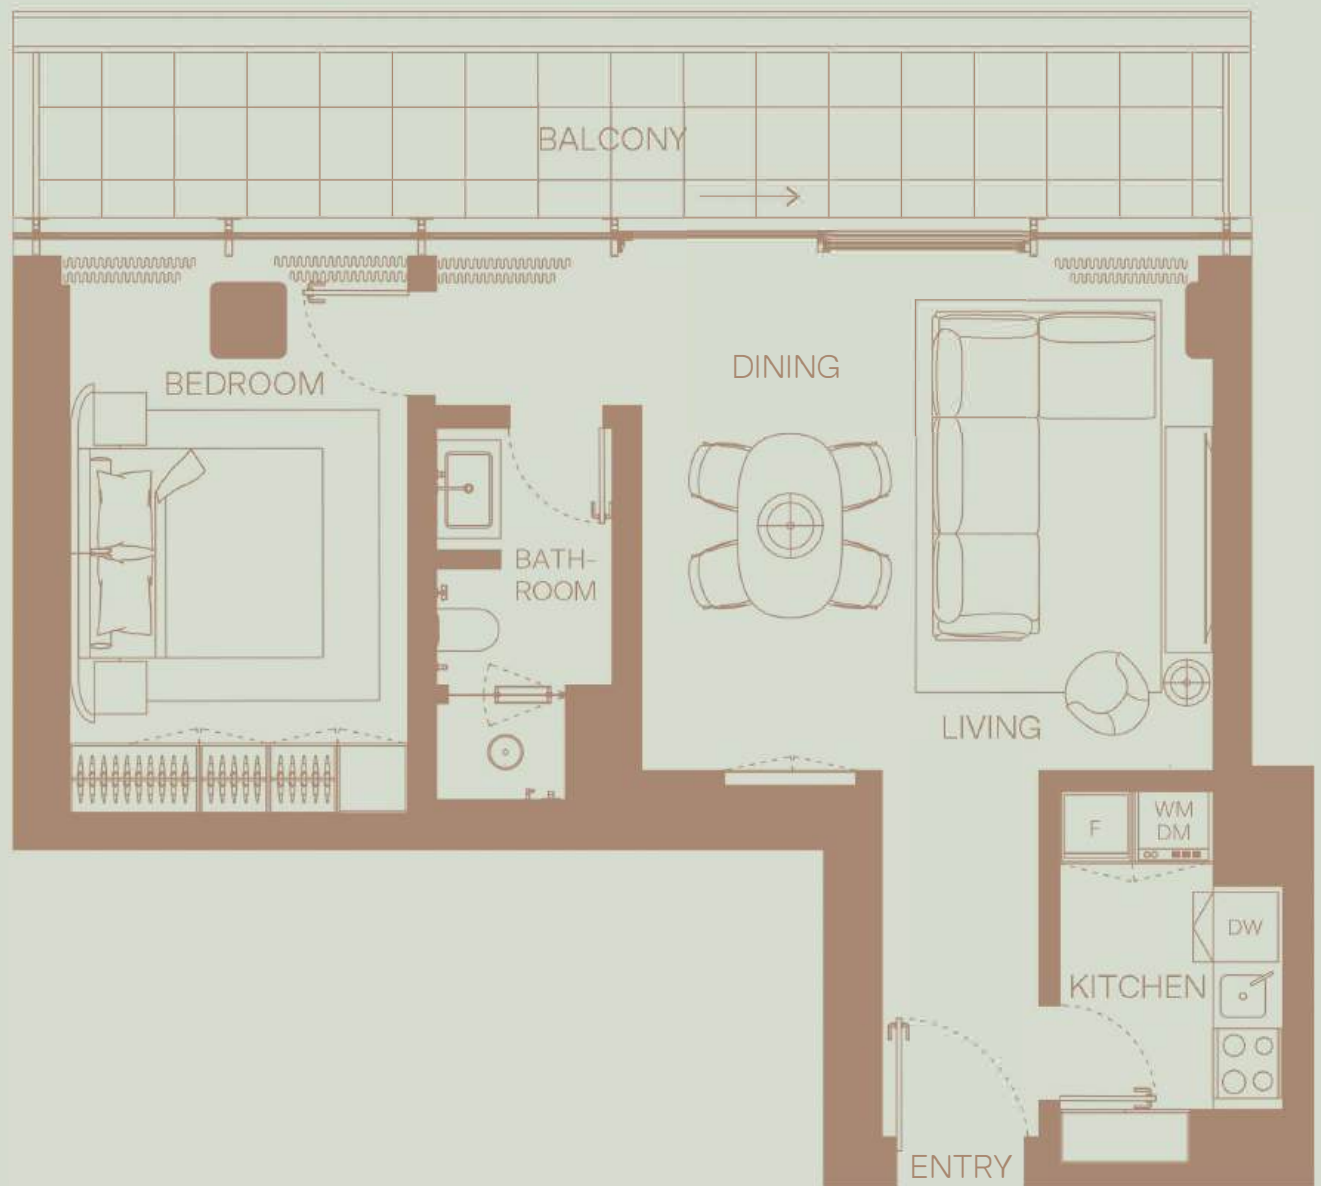

110

1 BEDROOM
Floor 1
Community View

TOTAL AREA: 833 sqft
Internal area: 658 sqft
External area: 175 sqft