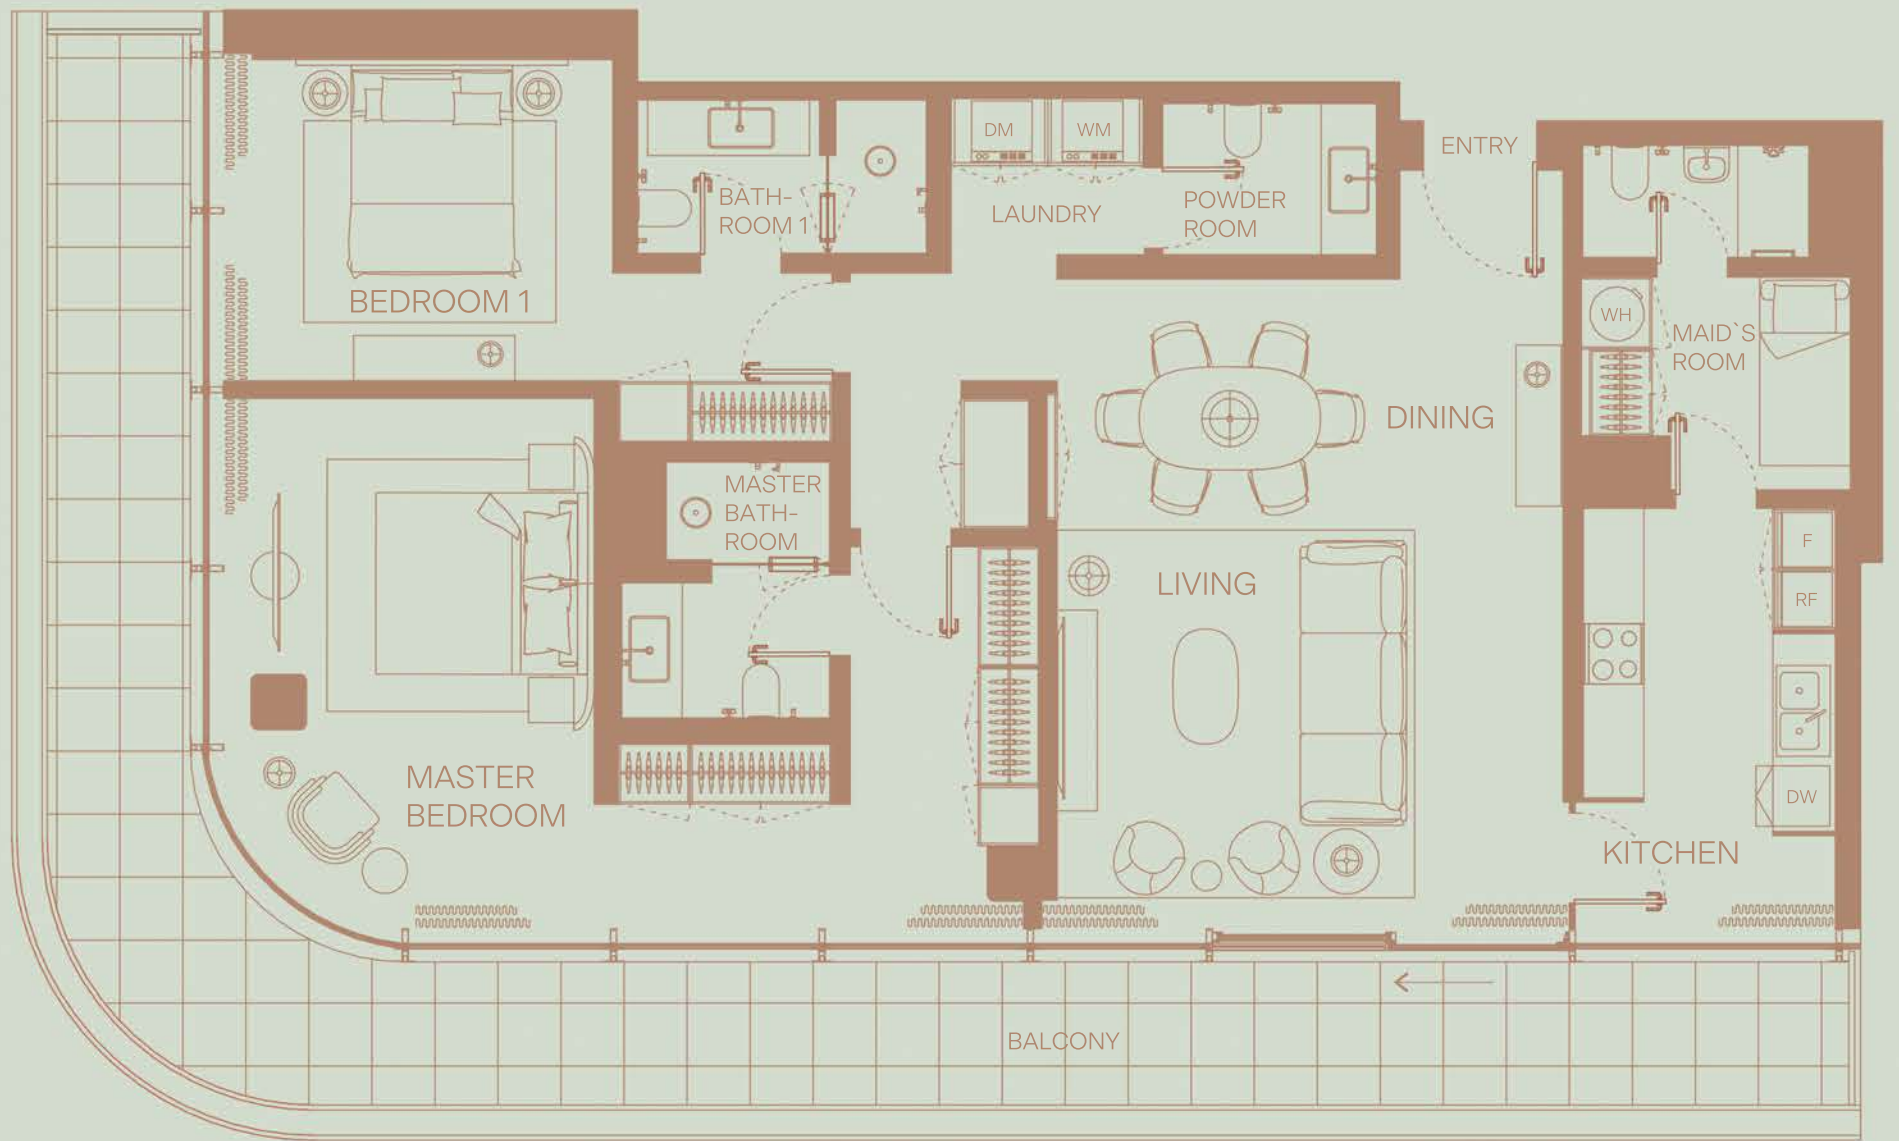

# 703

2 BEDROOM  
Floor 7  
Community View

TOTAL AREA: 1953 sqft  
Internal area: 1490 sqft  
External area: 463 sqft

704

3 BEDROOM  
Floor 7  
Skyline View

TOTAL AREA: 2405 sqft  
Internal area: 1870 sqft  
External area: 535 sqft