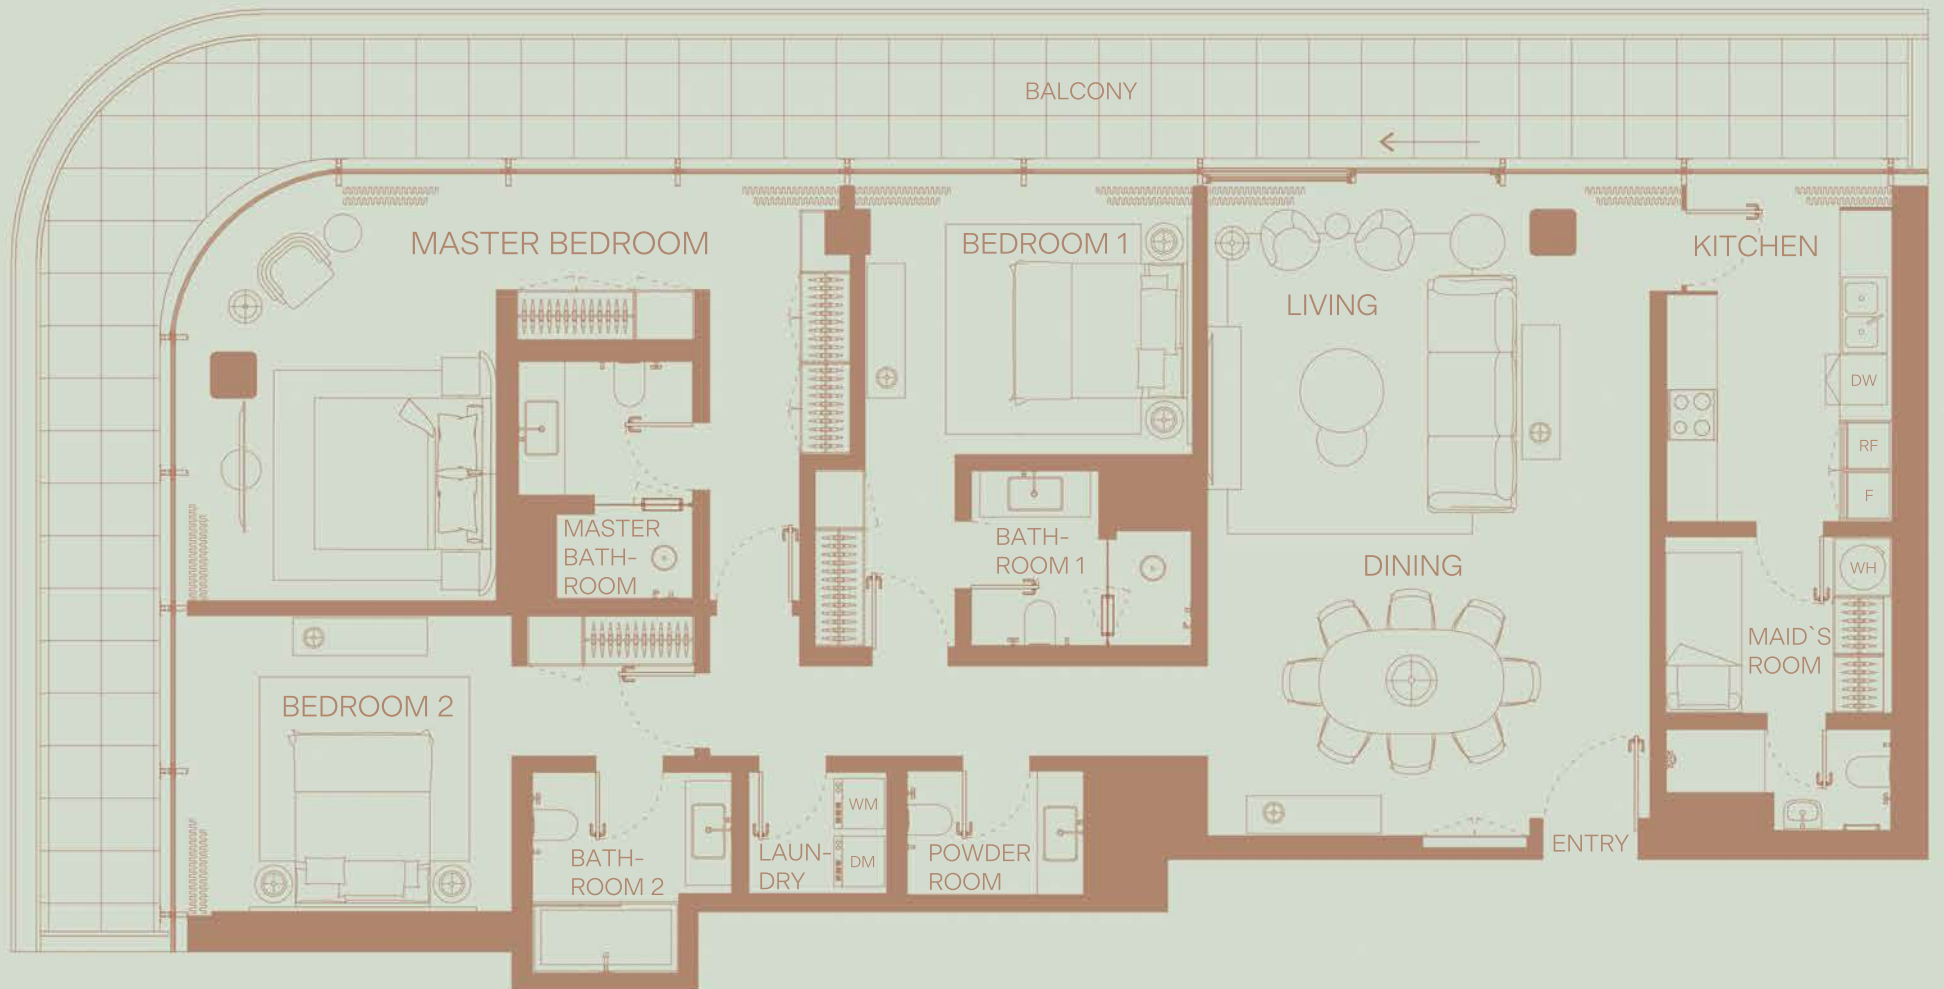

504

3 BEDROOM
Floor 5
Skyline View

TOTAL AREA: 2405 sqft
Internal area: 1870 sqft
External area: 535 sqft