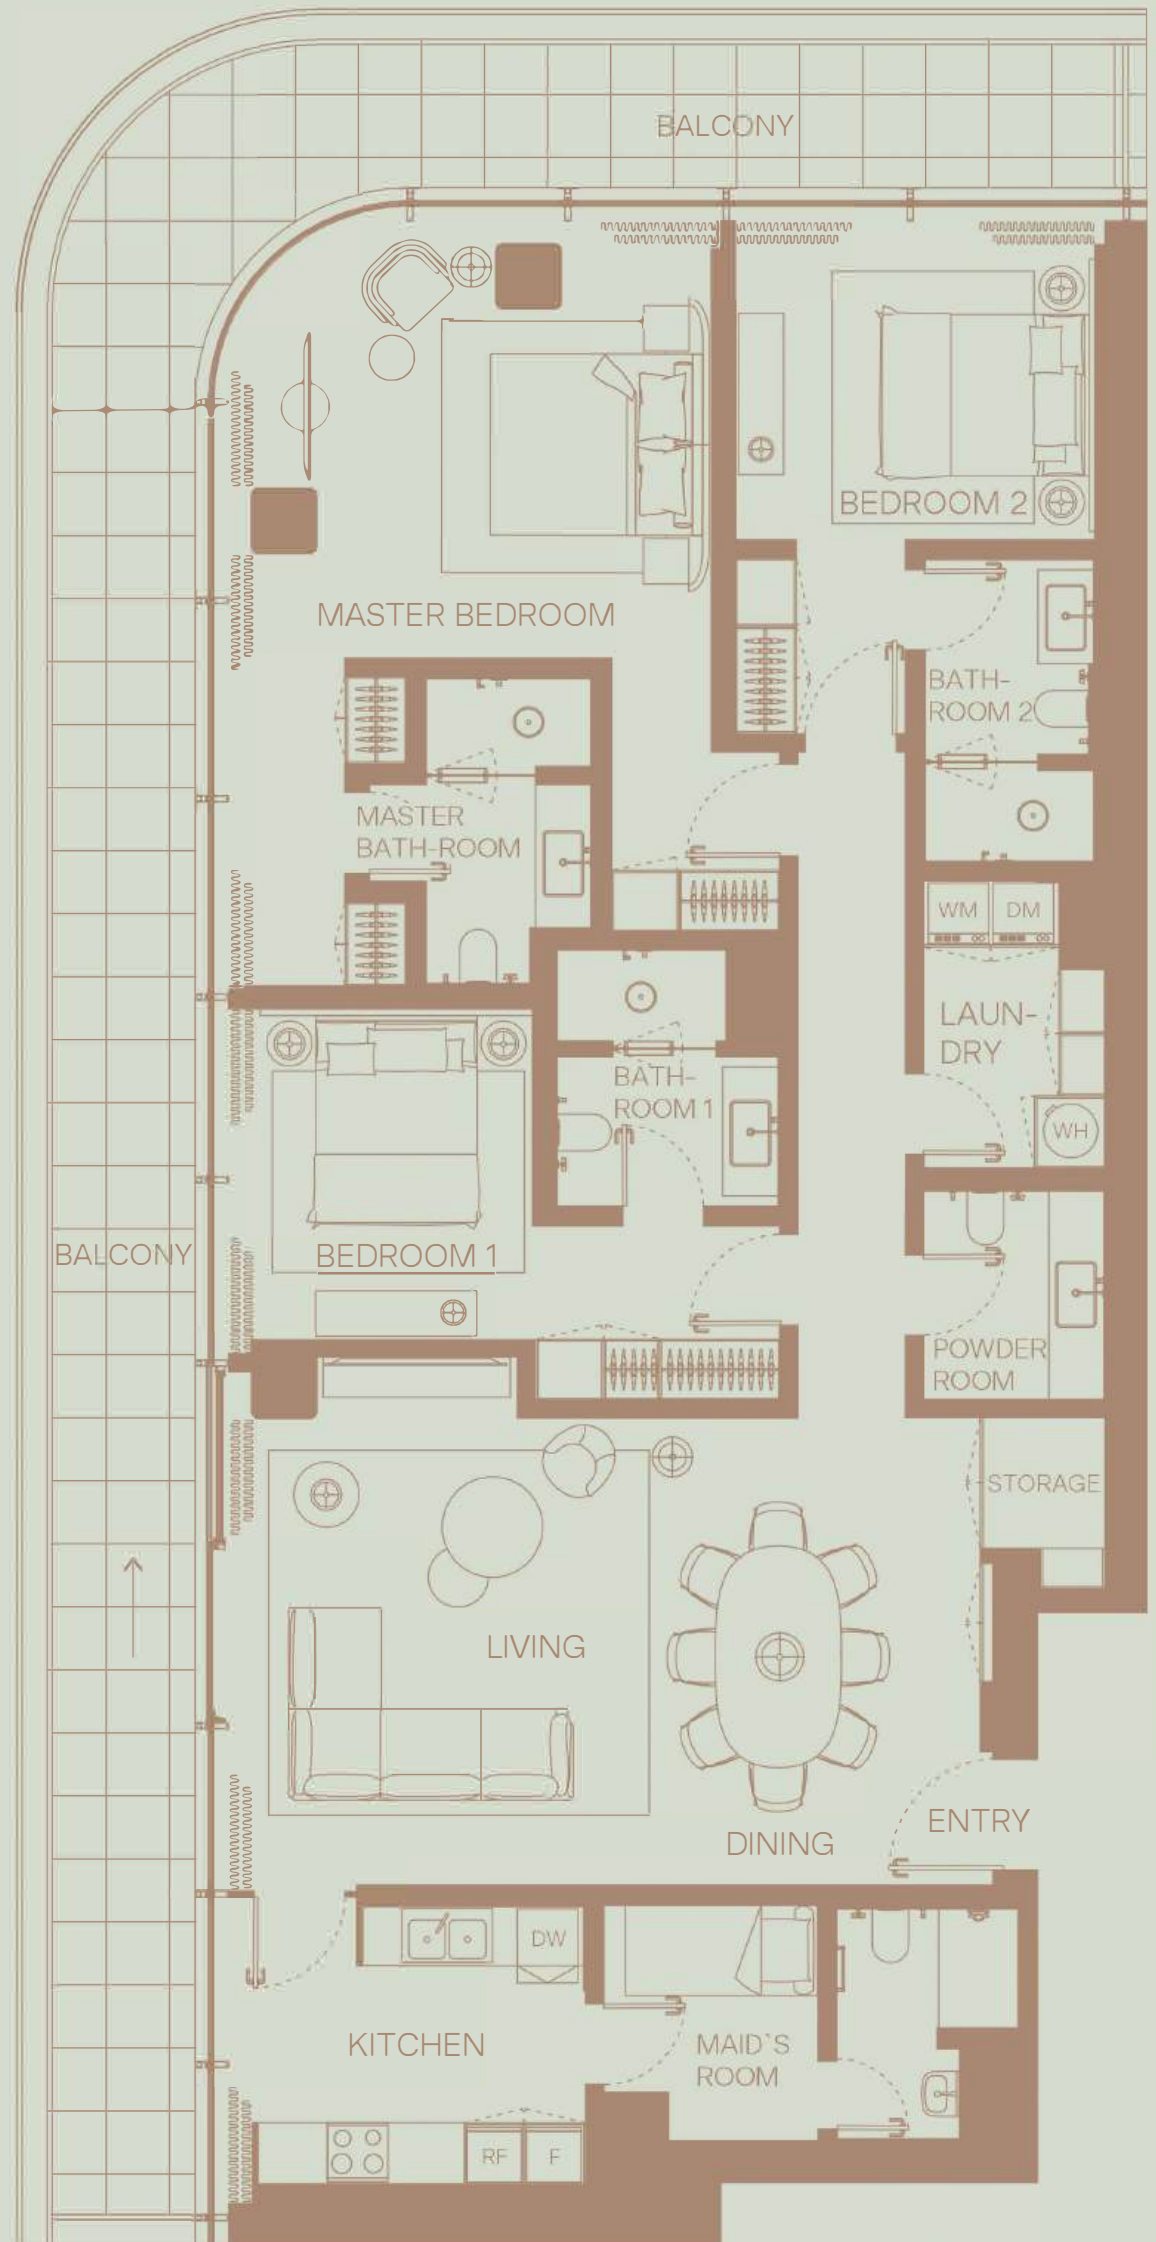

803

3 BEDROOM
Floor 8
Skyline View

TOTAL AREA: 2349 sqft
Internal area: 1826 sqft
External area: 523 sqft