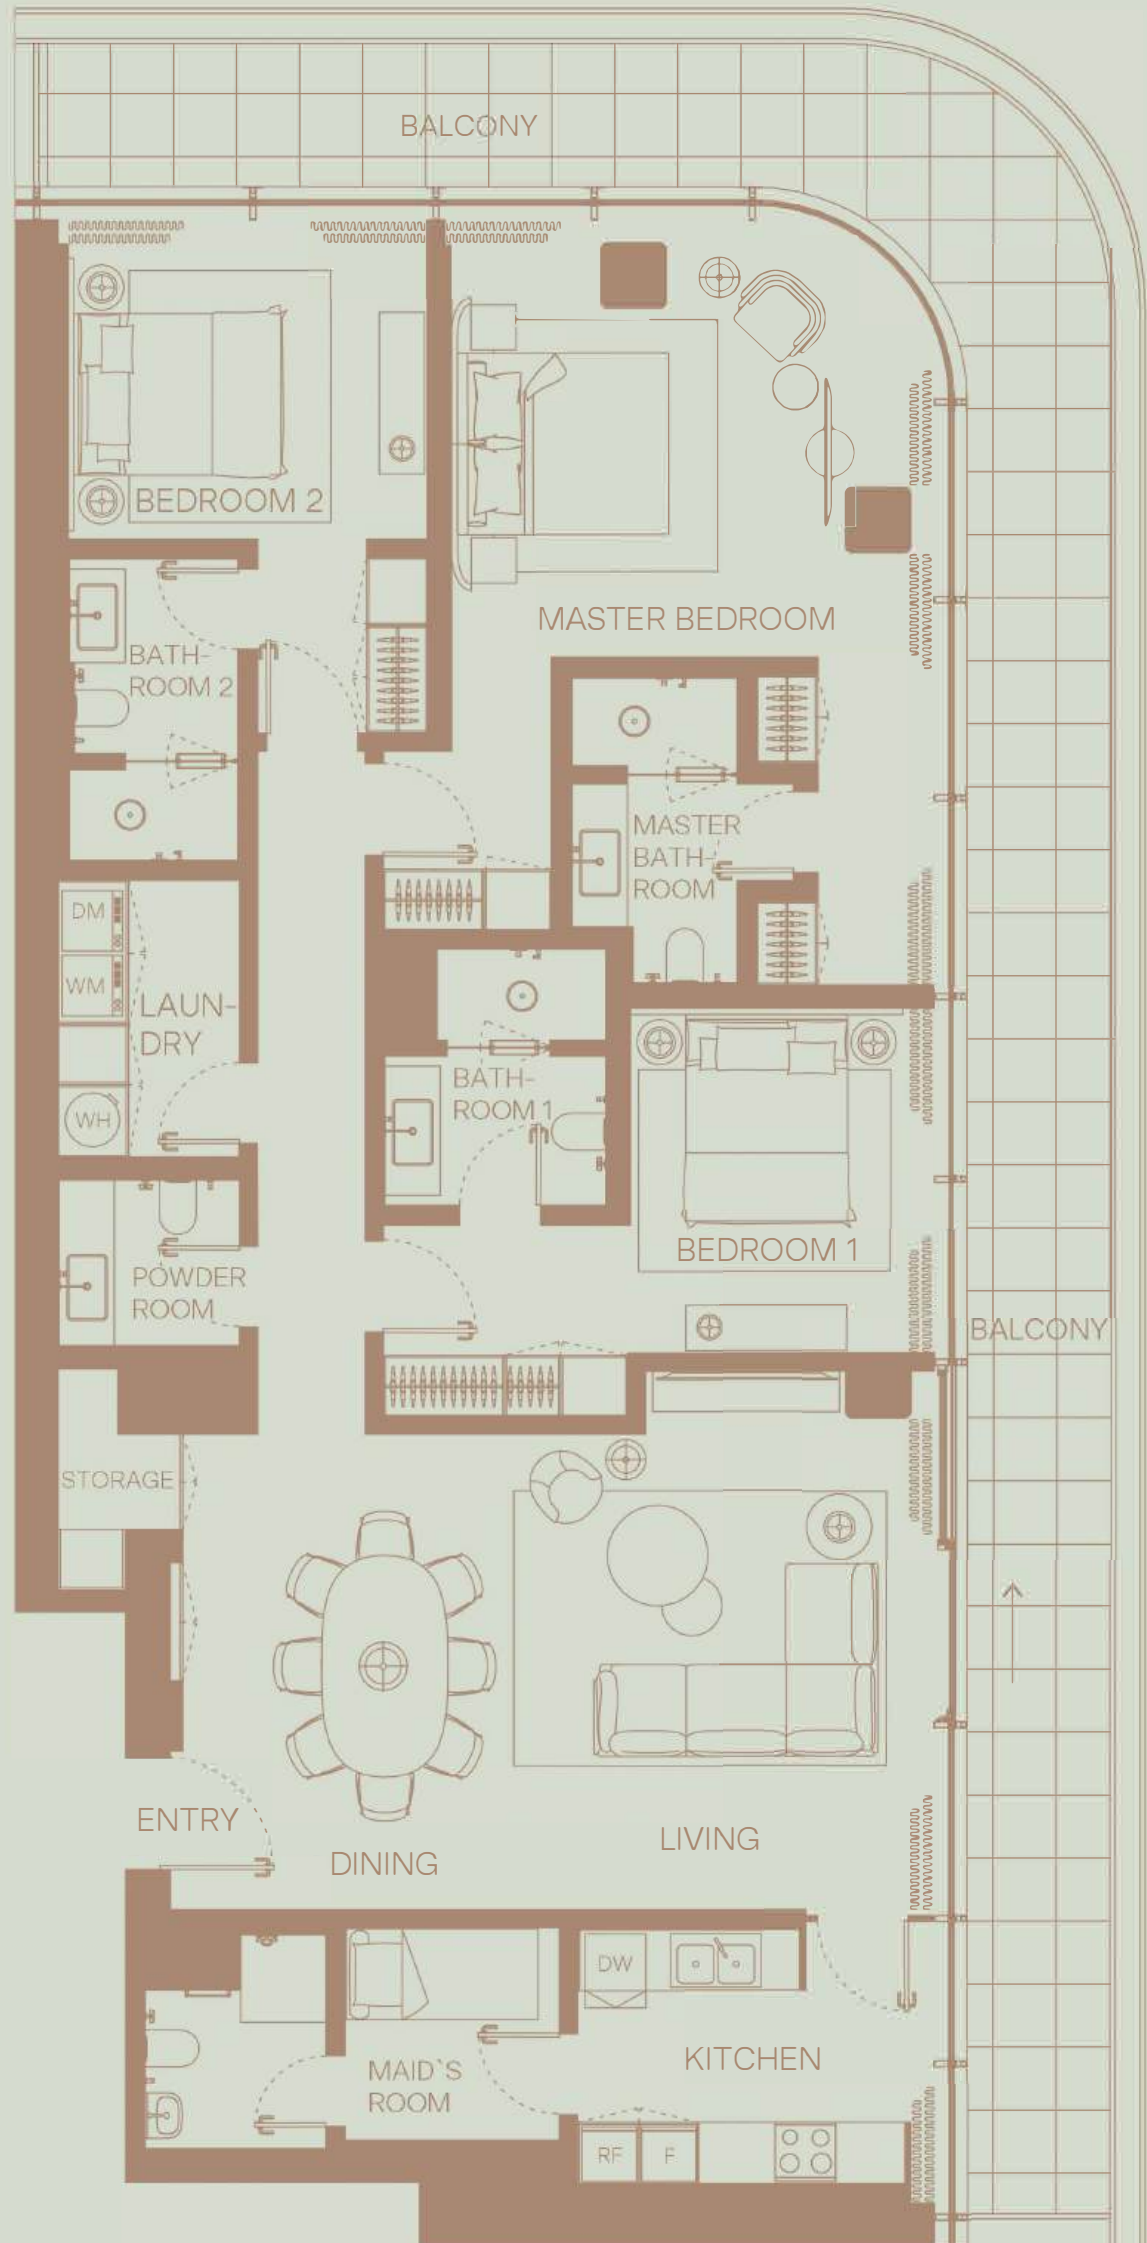

802

3 BEDROOM
Floor 8
Community View

TOTAL AREA: 2346 sqft
Internal area: 1822 sqft
External area: 523 sqft