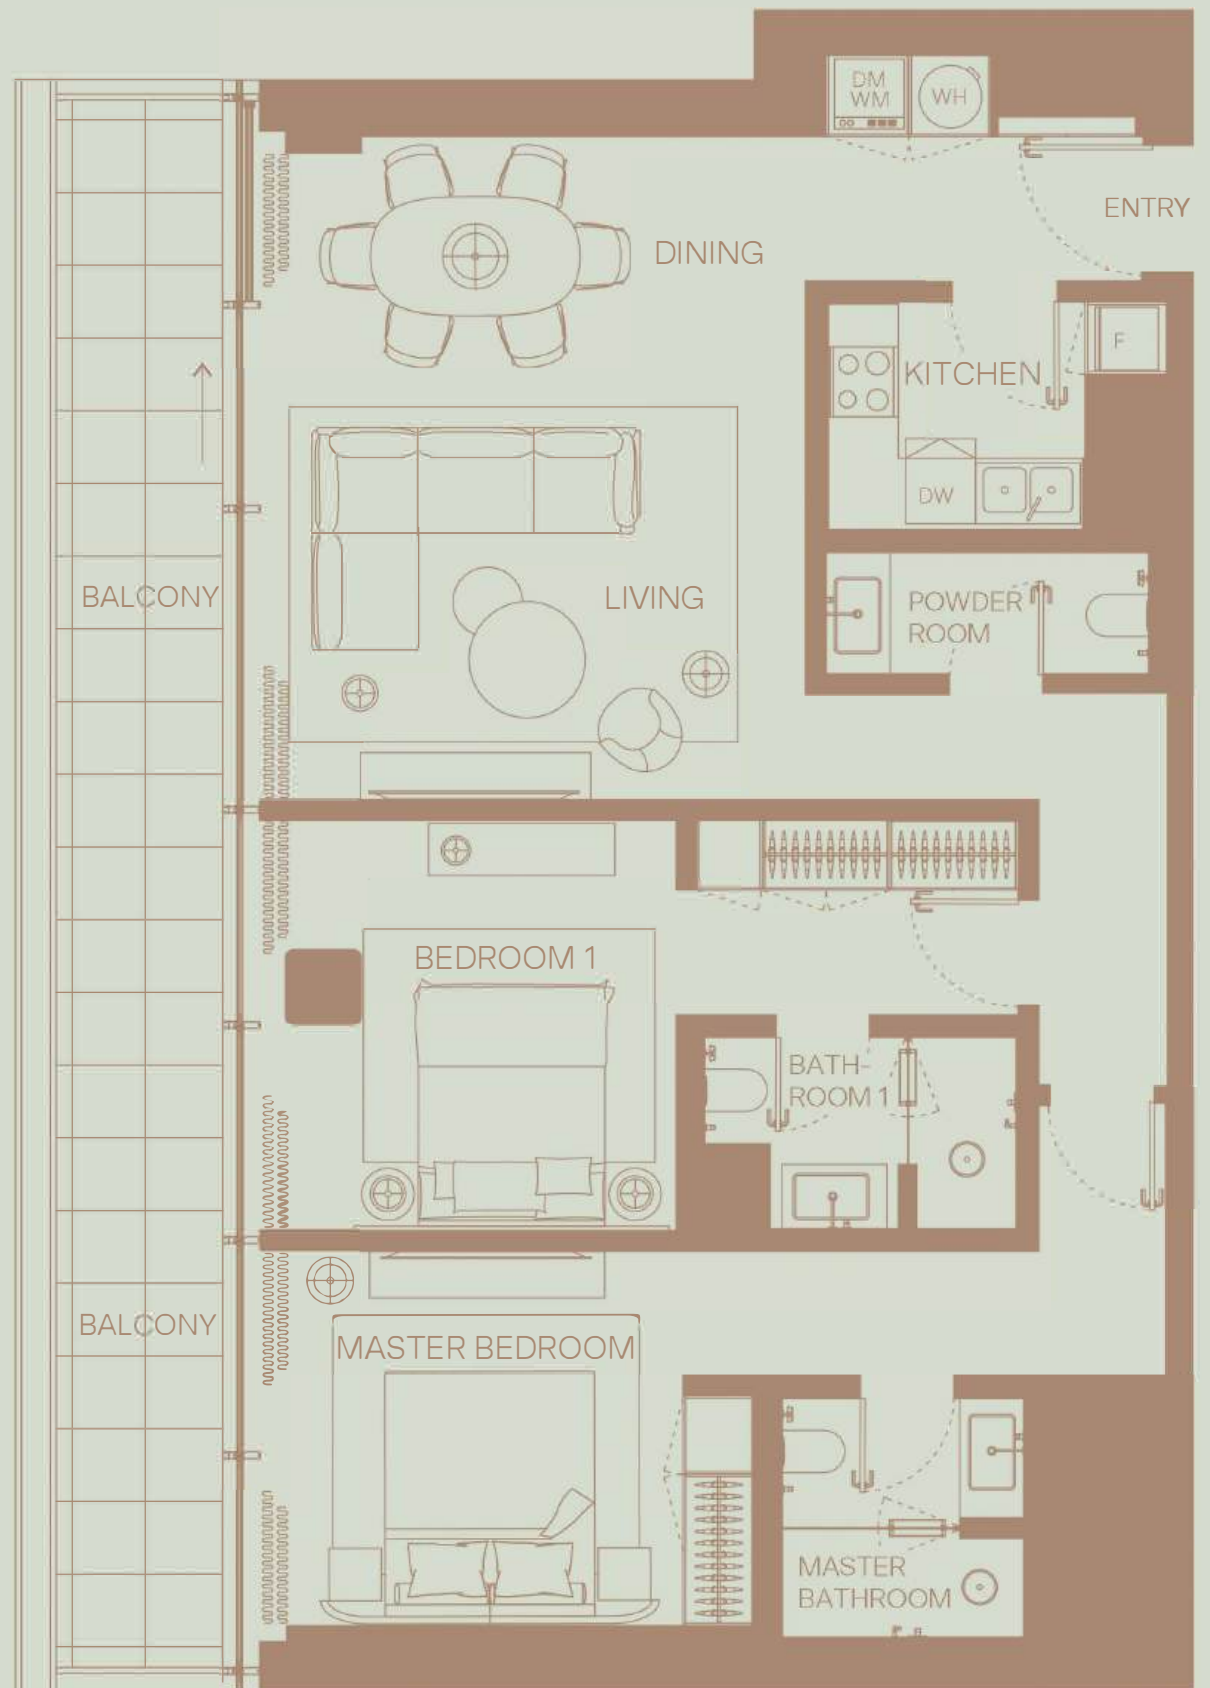

2 BEDROOM
Floor 1
Skyline View

TOTAL AREA: 1386 sqft
Internal area: 1153 sqft
External area: 232 sqft