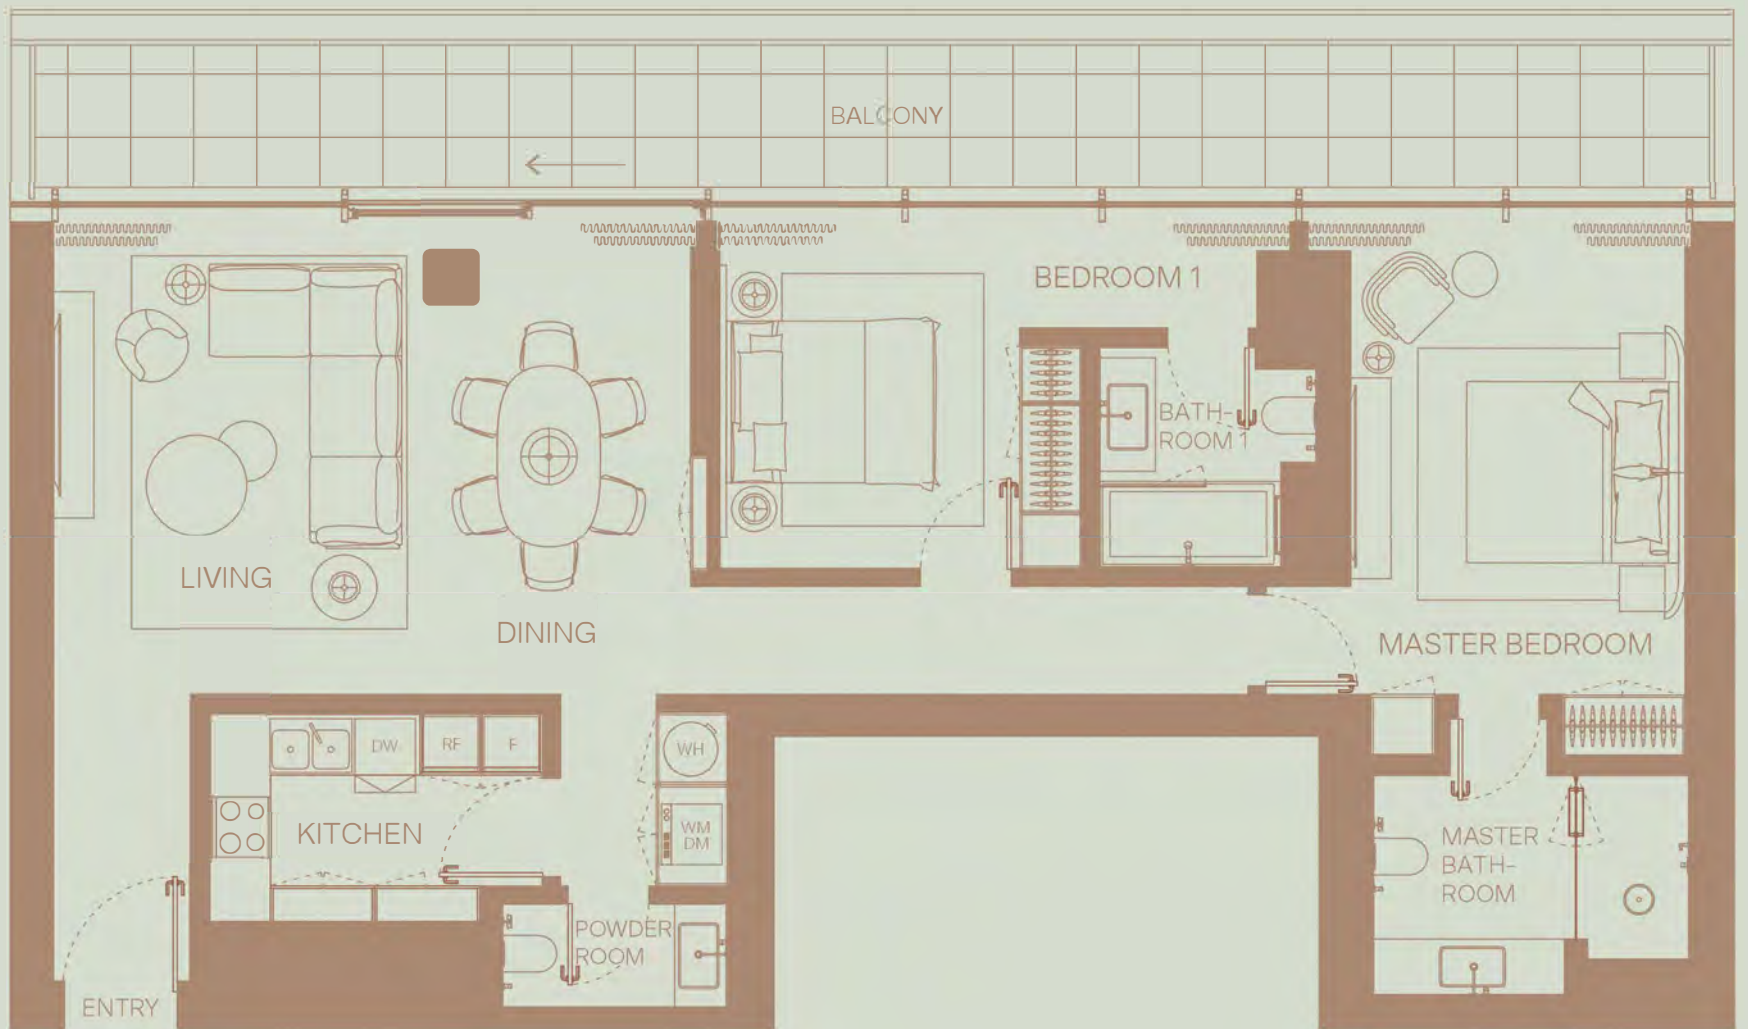

505

2 BEDROOM
Floor 5
Skyline View

TOTAL AREA: 1502 sqft
Internal area: 1213 sqft
External area: 289 sqft