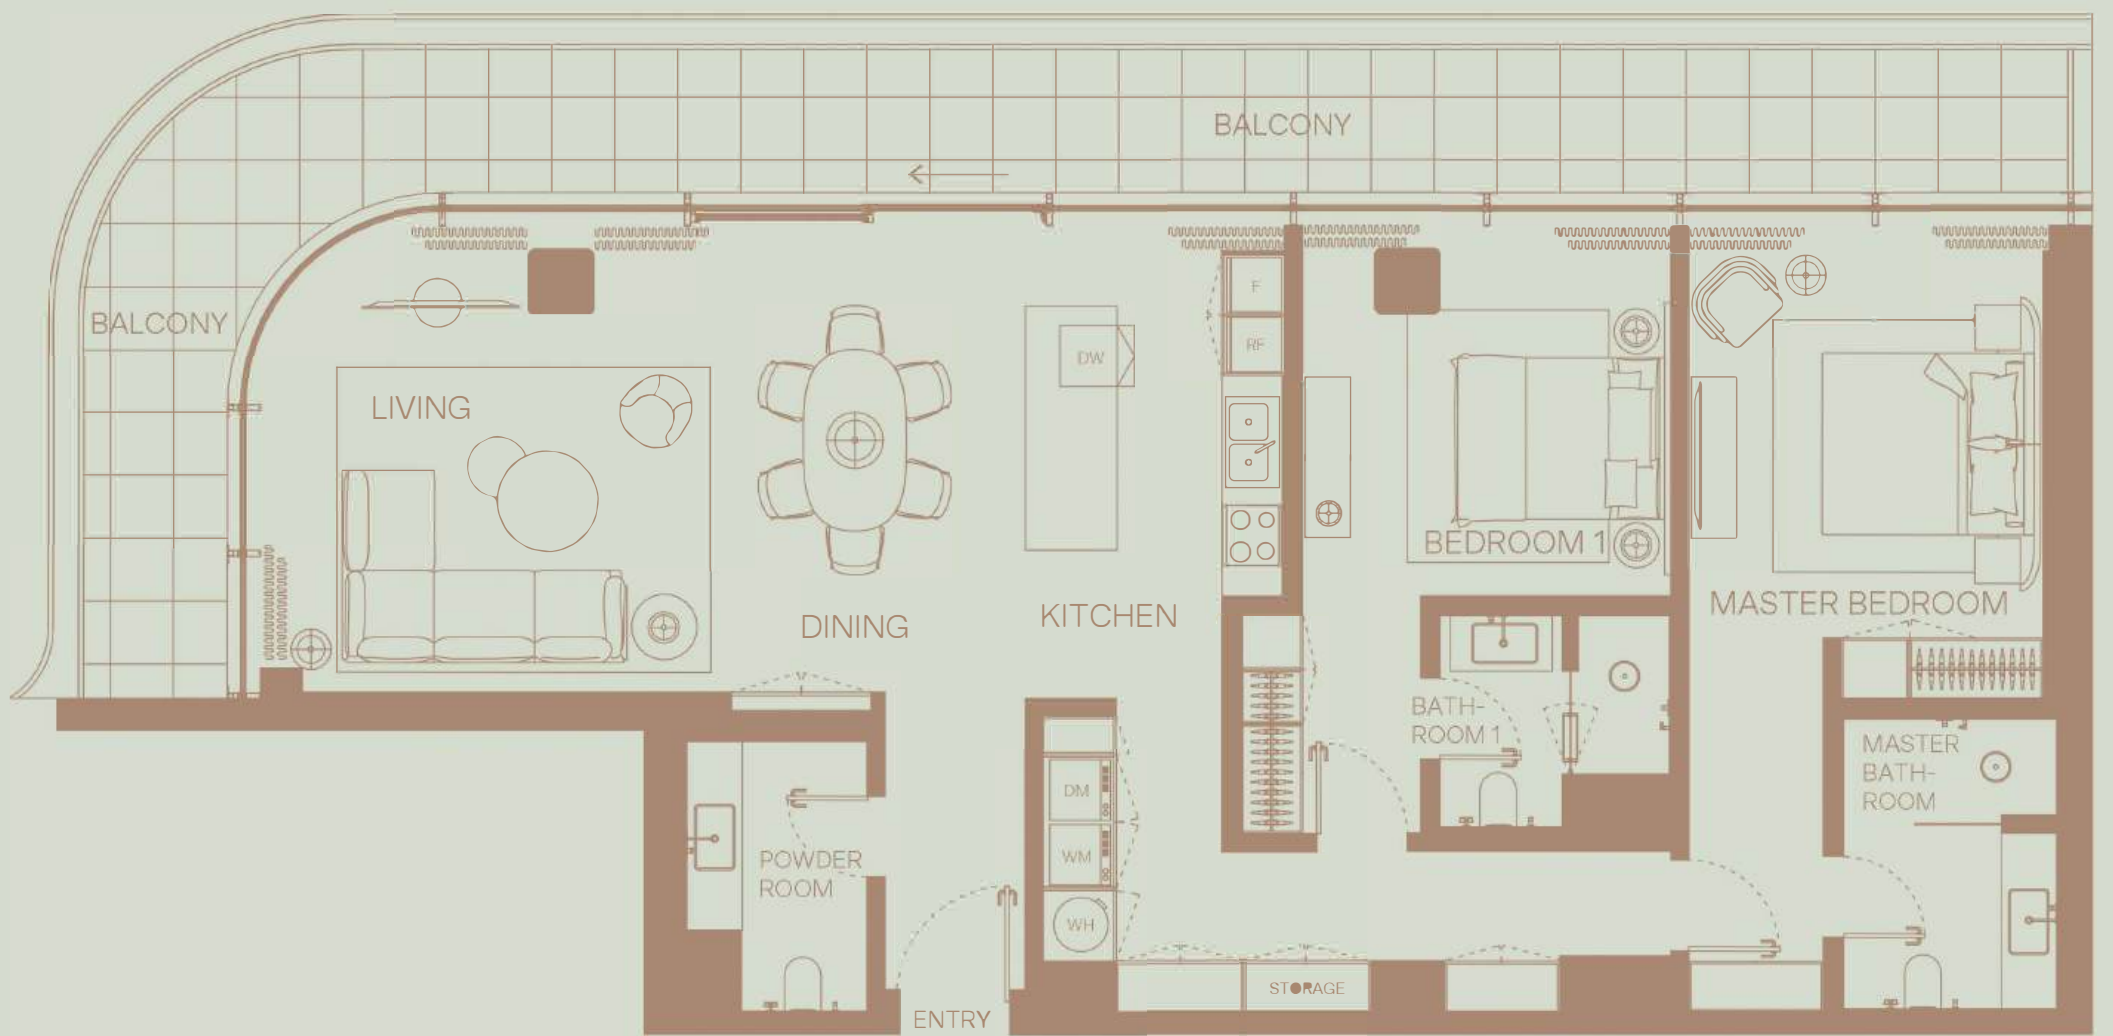

911

2 BEDROOM
Floor 9
Community View

TOTAL AREA: 1826 sqft
Internal area: 1405 sqft
External area: 421 sqft