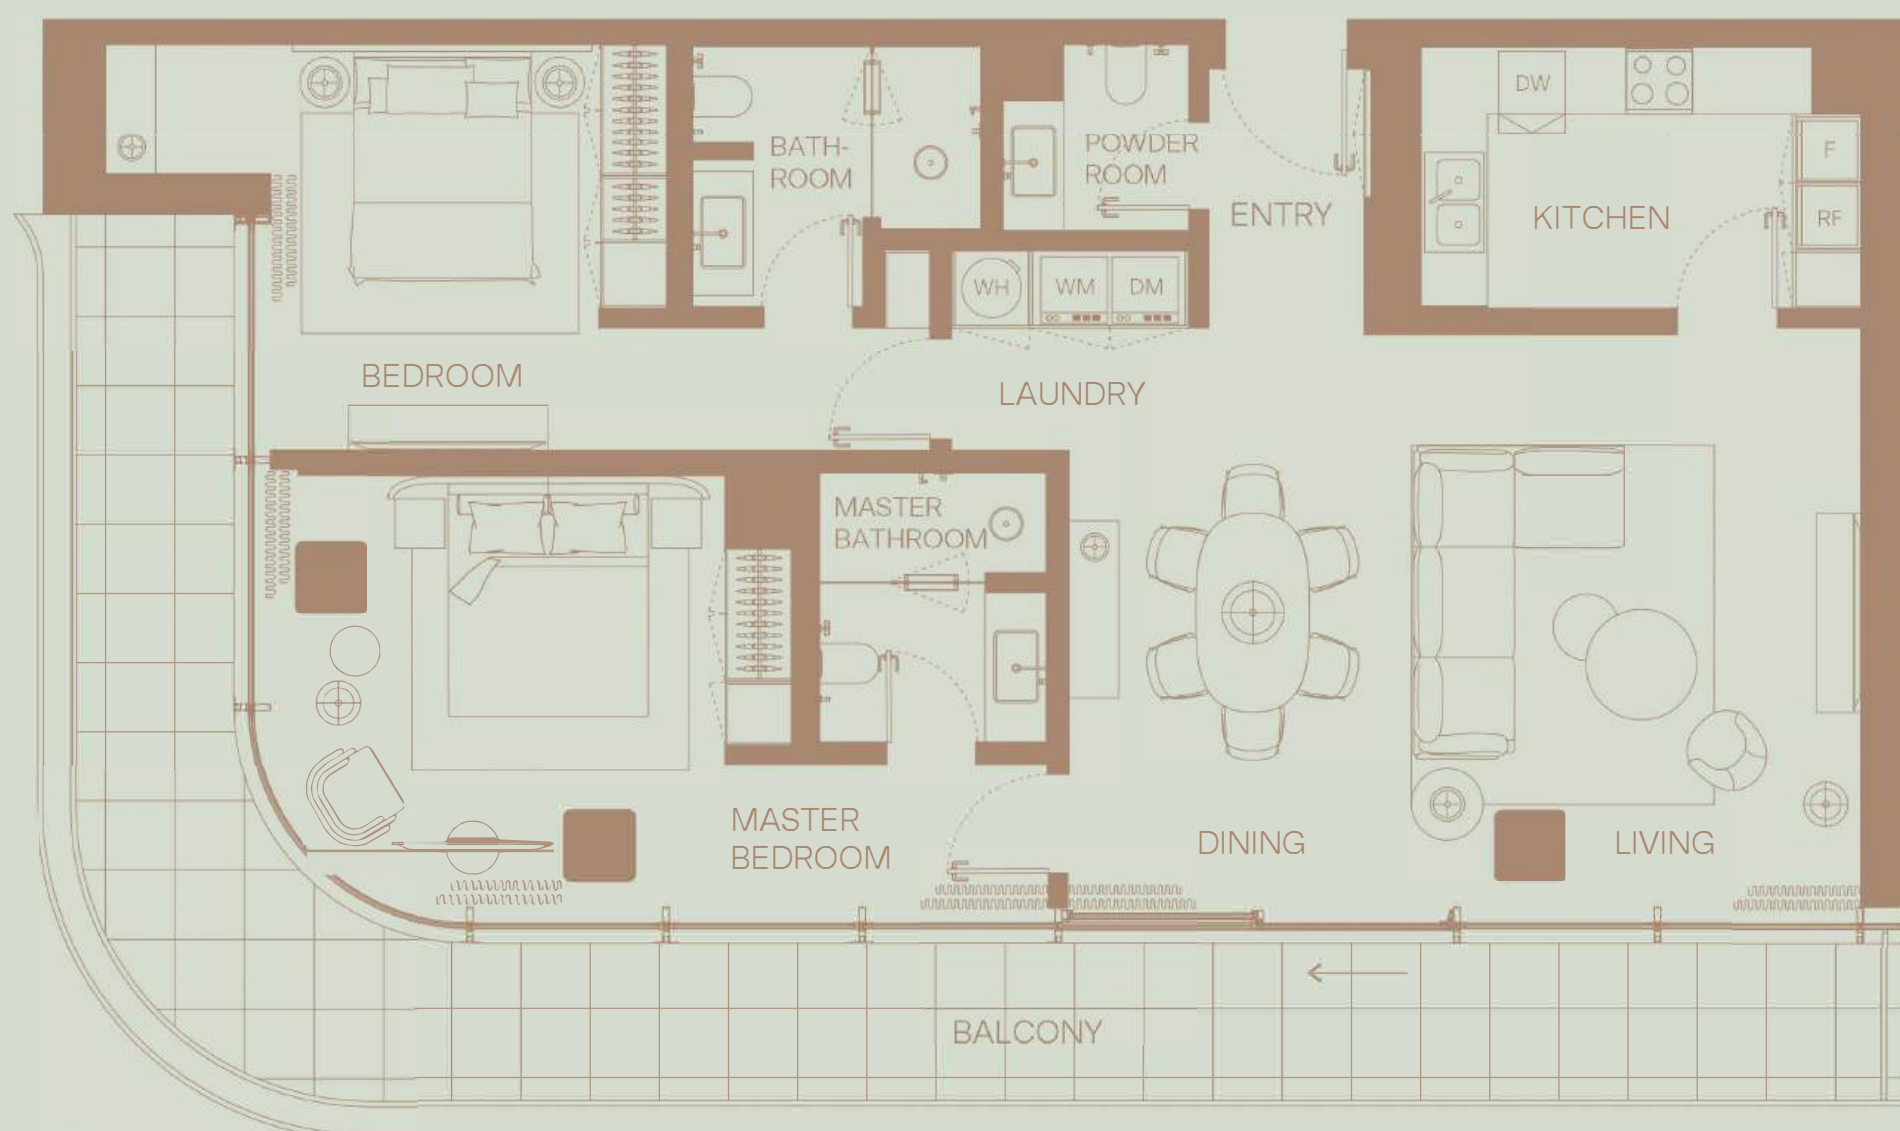

06

2 BEDROOM
Floor 3,4,5,6,7
Full Canal view

TOTAL AREA: 1677 sqft
Internal area: 1287 sqft
External area: 391 sqft