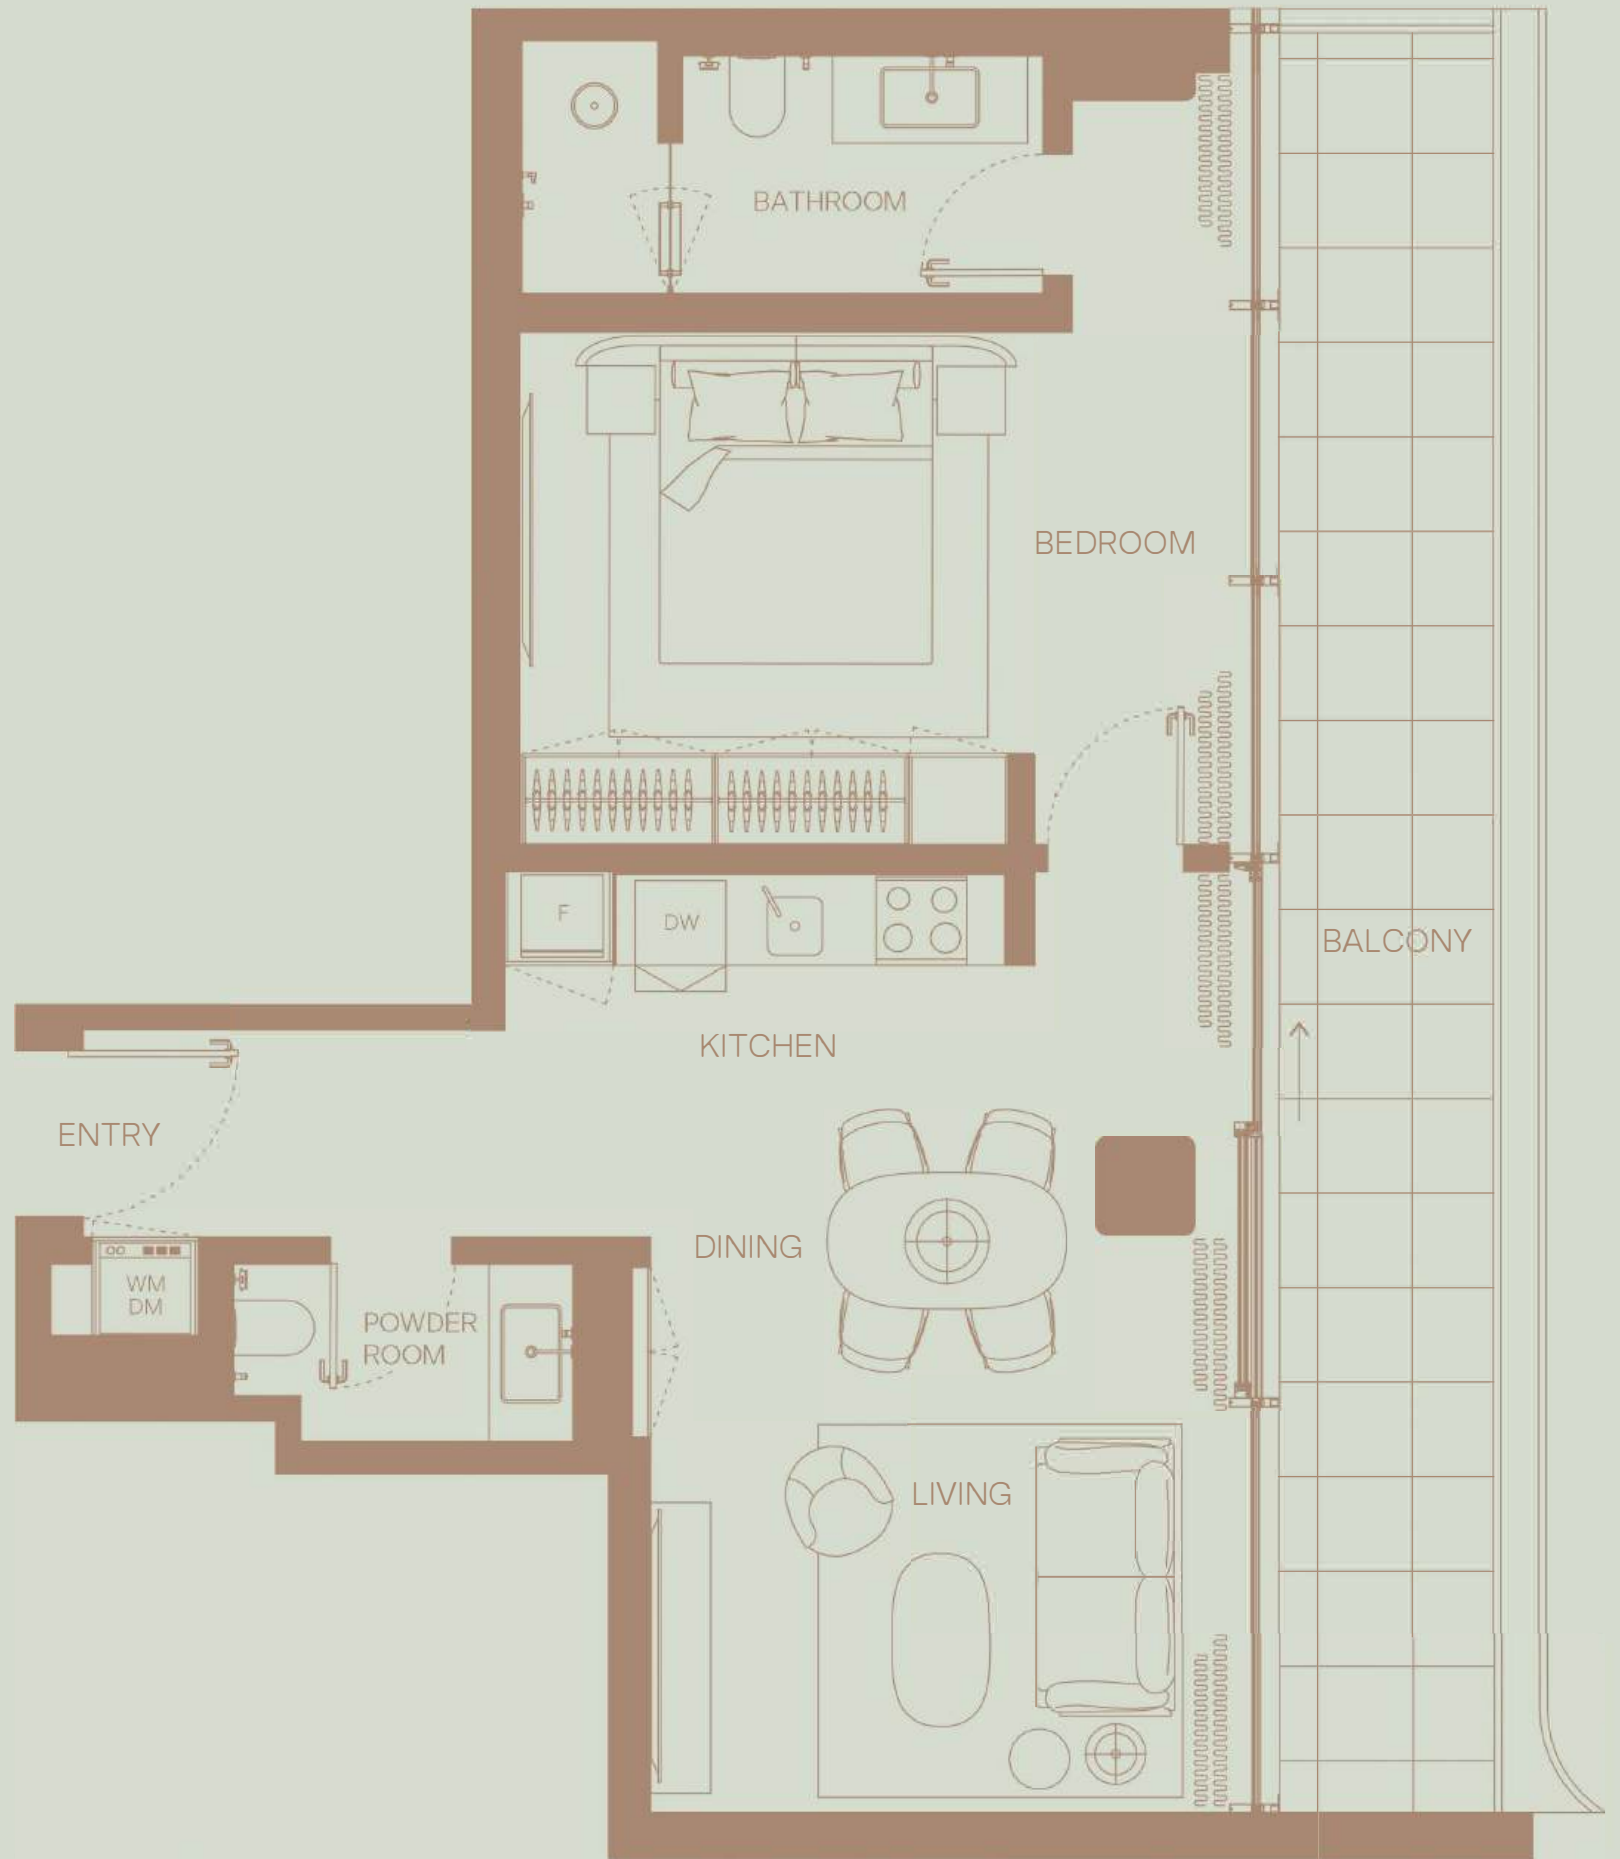

201

1 BEDROOM
Floor 2
Community View

TOTAL AREA: 903 sqft
Internal area: 701 sqft
External area: 203 sqft