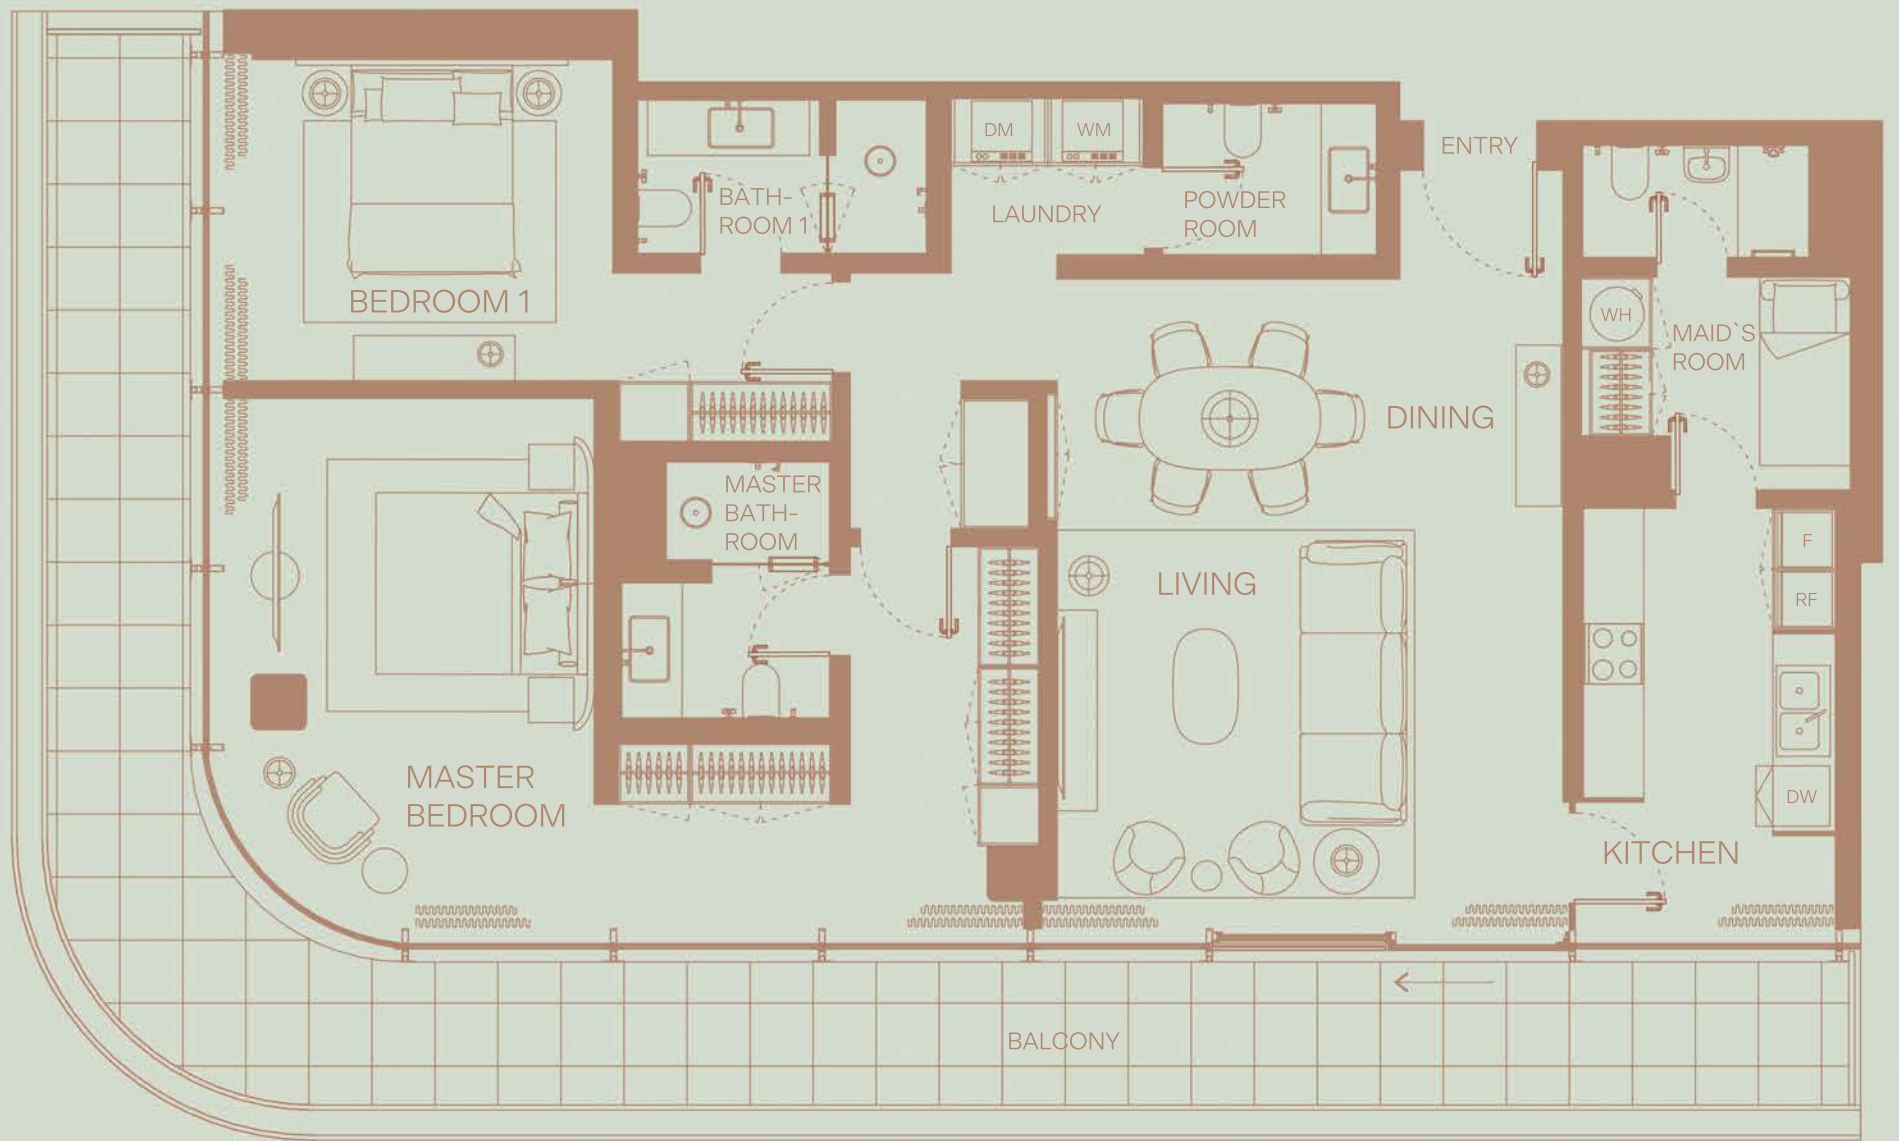

# 303

2 BEDROOM  
Floor 3  
Community View

TOTAL AREA: 1953 sqft  
Internal area: 1490 sqft  
External area: 463 sqft

304

3 BEDROOM  
Floor 3  
Skyline View

TOTAL AREA: 2405 sqft  
Internal area: 1870 sqft  
External area: 535 sqft