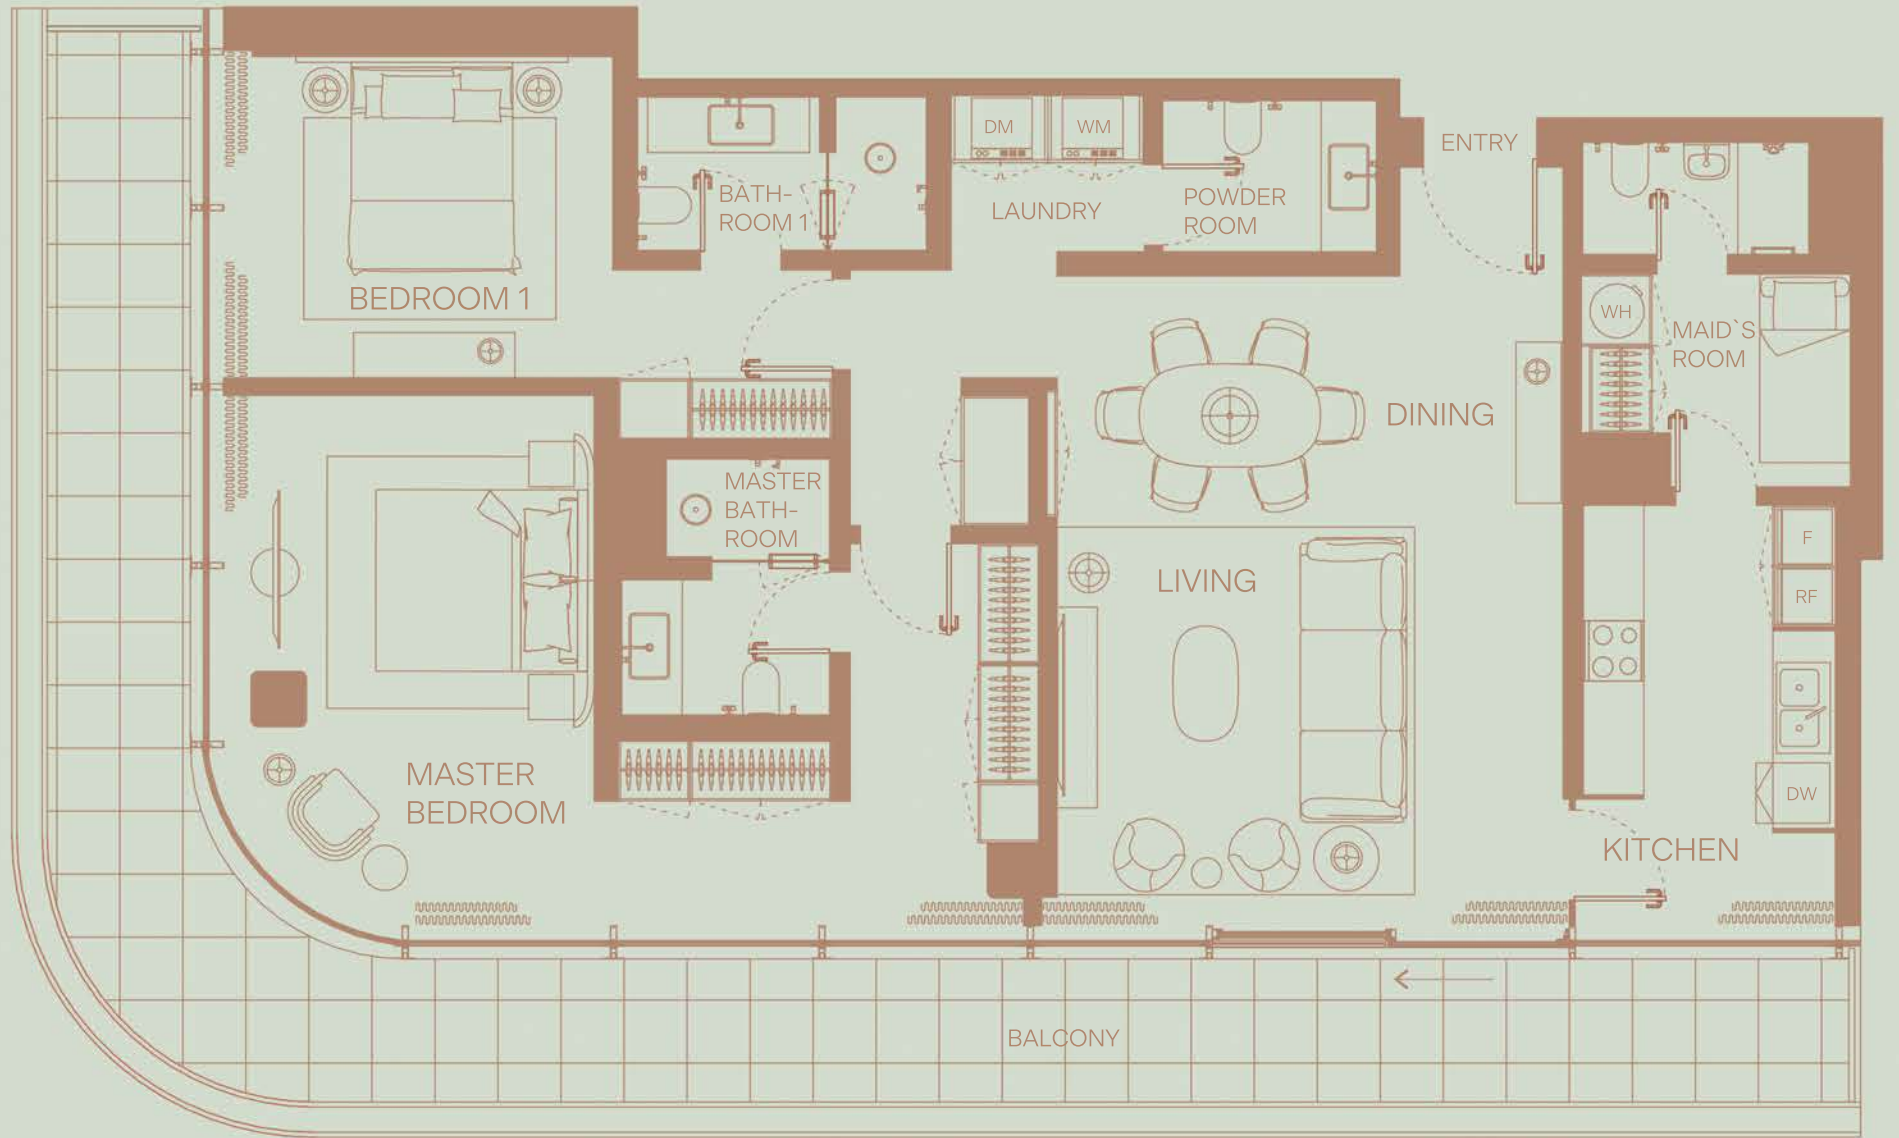

2 BEDROOM
Floor 1
Community View

TOTAL AREA: 1953 sqft
Internal area: 1490 sqft
External area: 463 sqft