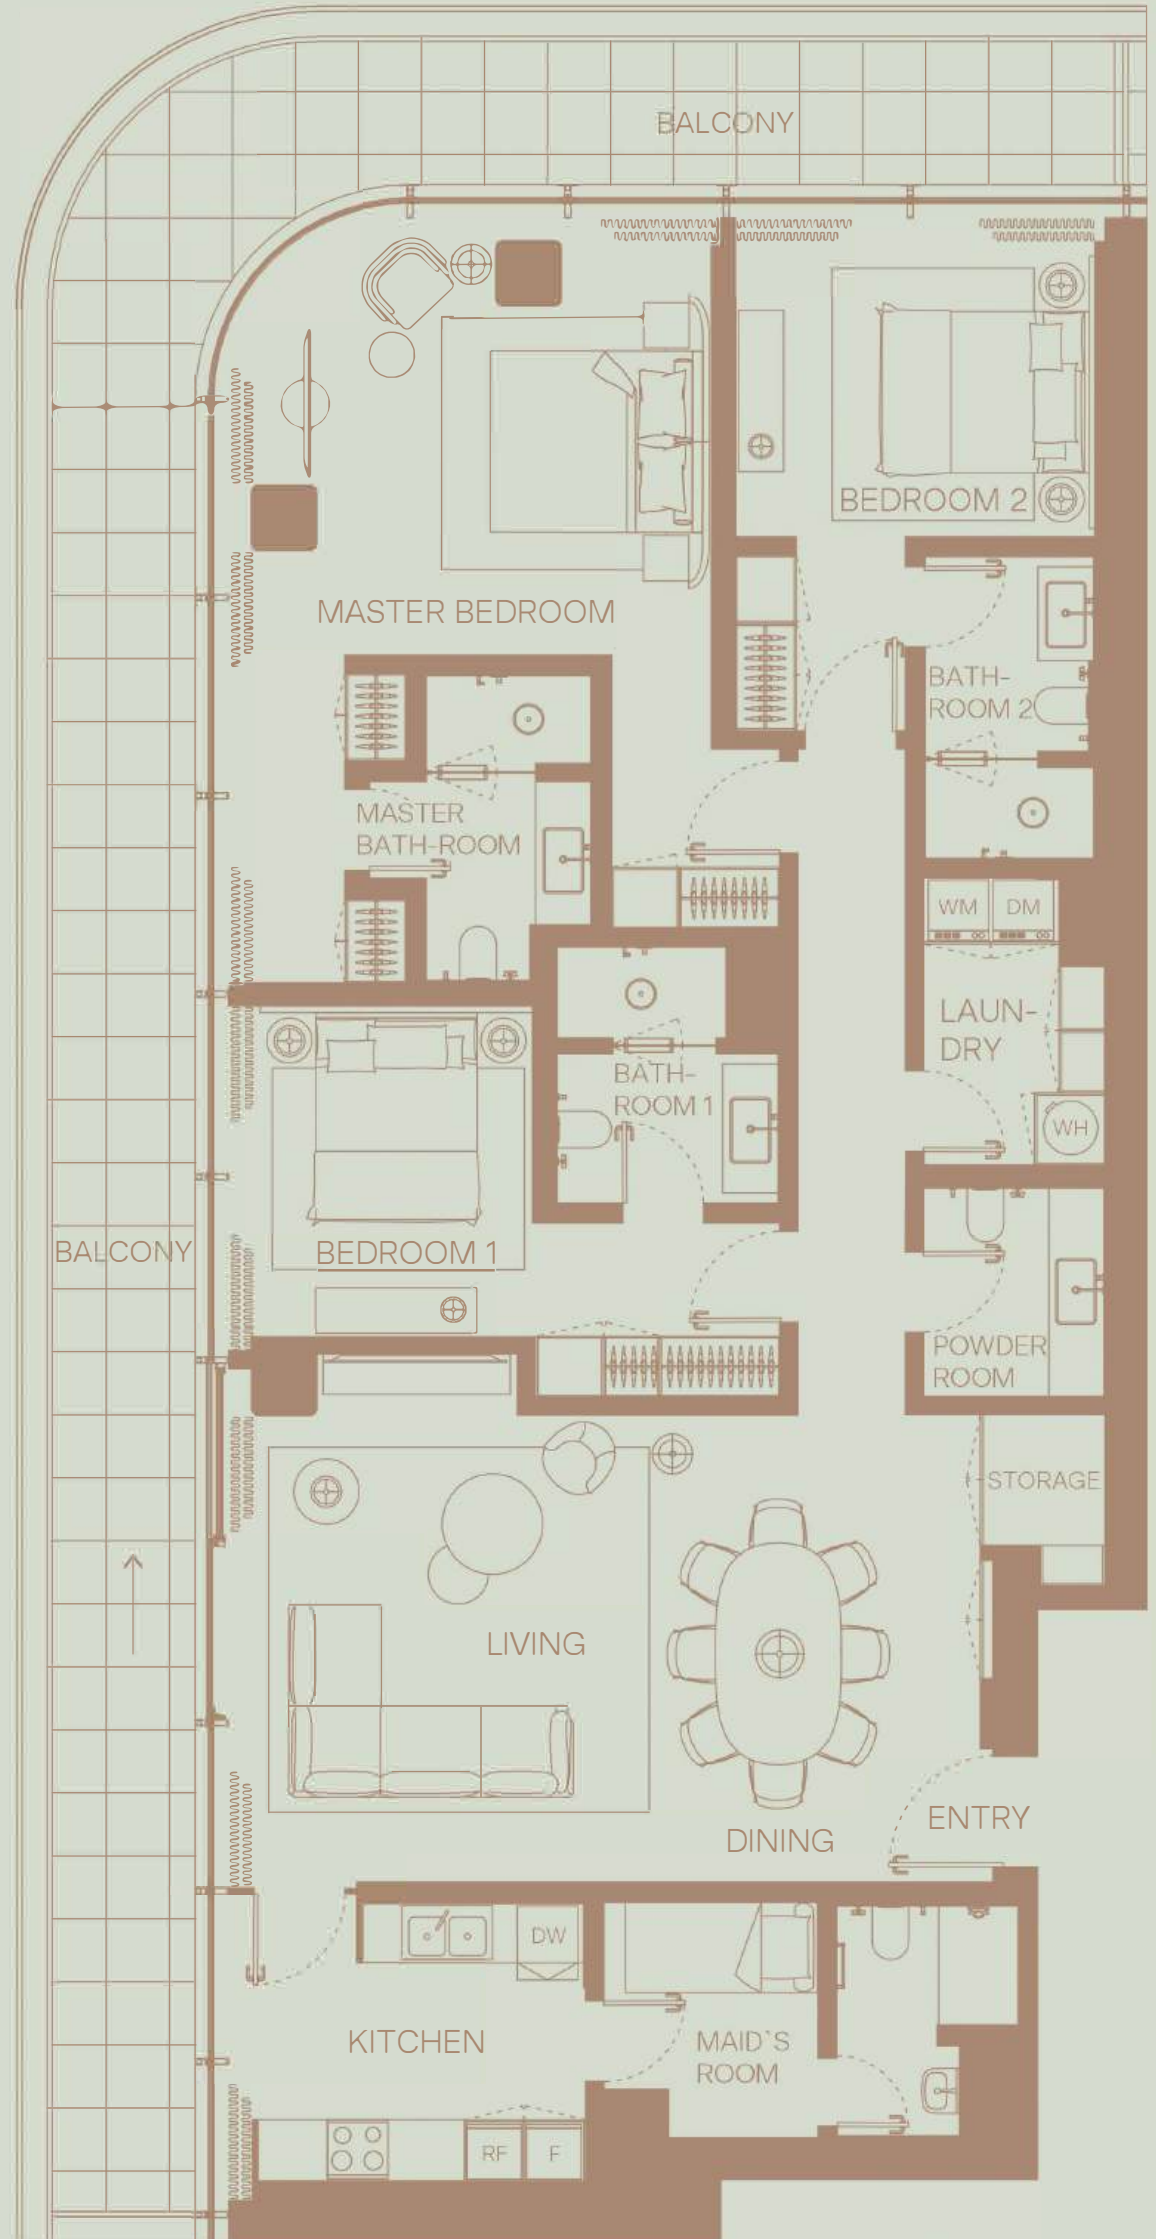

# 101

1 BEDROOM  
Floor 1  
Community View

TOTAL AREA: 903 sqft  
Internal area: 701 sqft  
External area: 203 sqft

3 BEDROOM  
 Floor 1  
 Community View

TOTAL AREA: 2346 sqft  
 Internal area: 1822 sqft  
 External area: 523 sqft