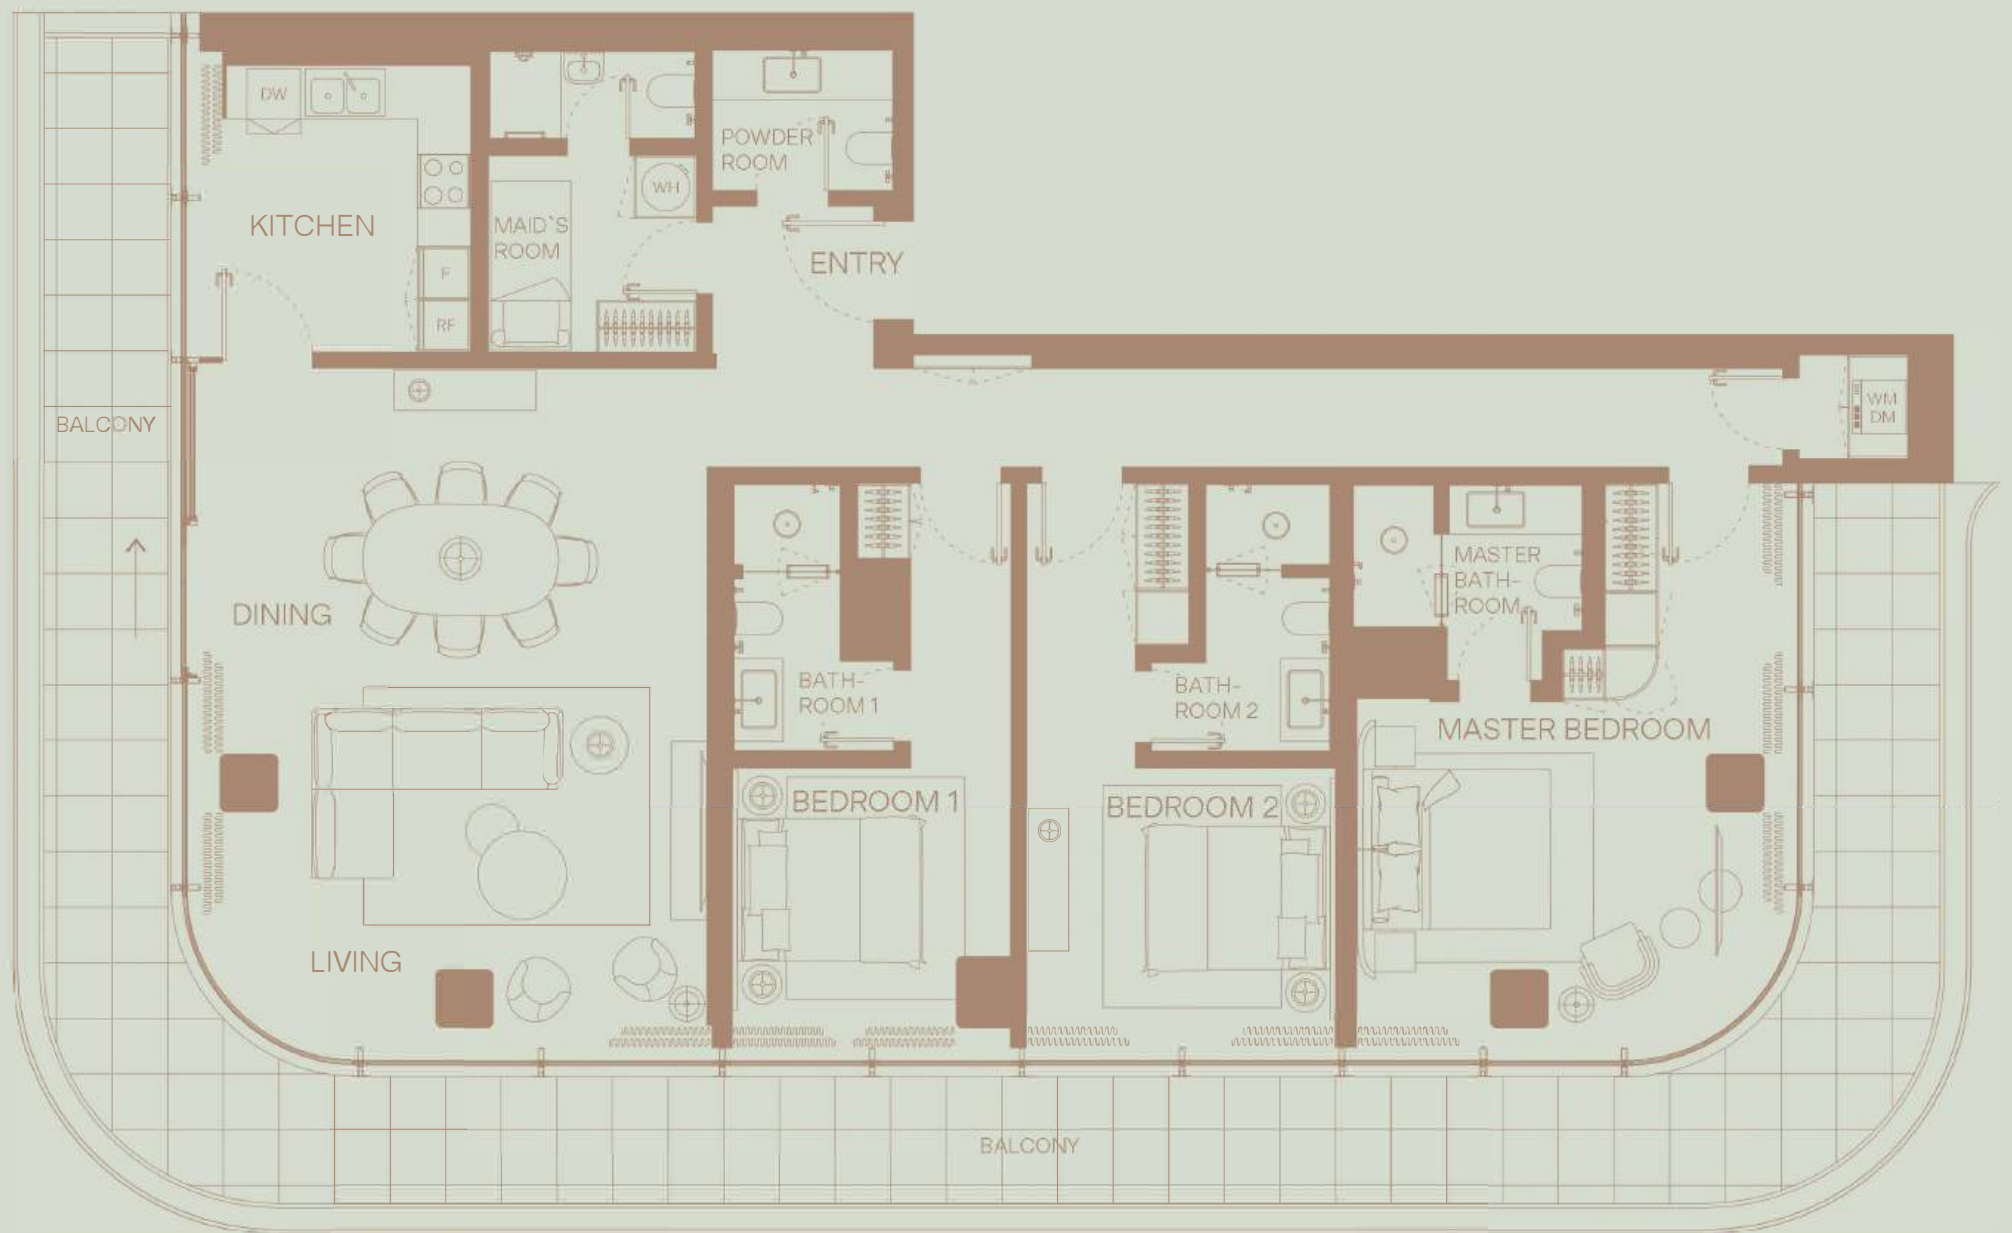

# 03

3 BEDROOM  
Floor 3,4,5,6,7  
Skyline View

TOTAL AREA: 2349 sqft  
Internal area: 1826 sqft  
External area: 523 sqft

2 BEDROOM  
 Floor 3,4,5,6,7  
 Skyline View

TOTAL AREA: 1386 sqft  
 Internal area: 1153 sqft  
 External area: 232 sqft