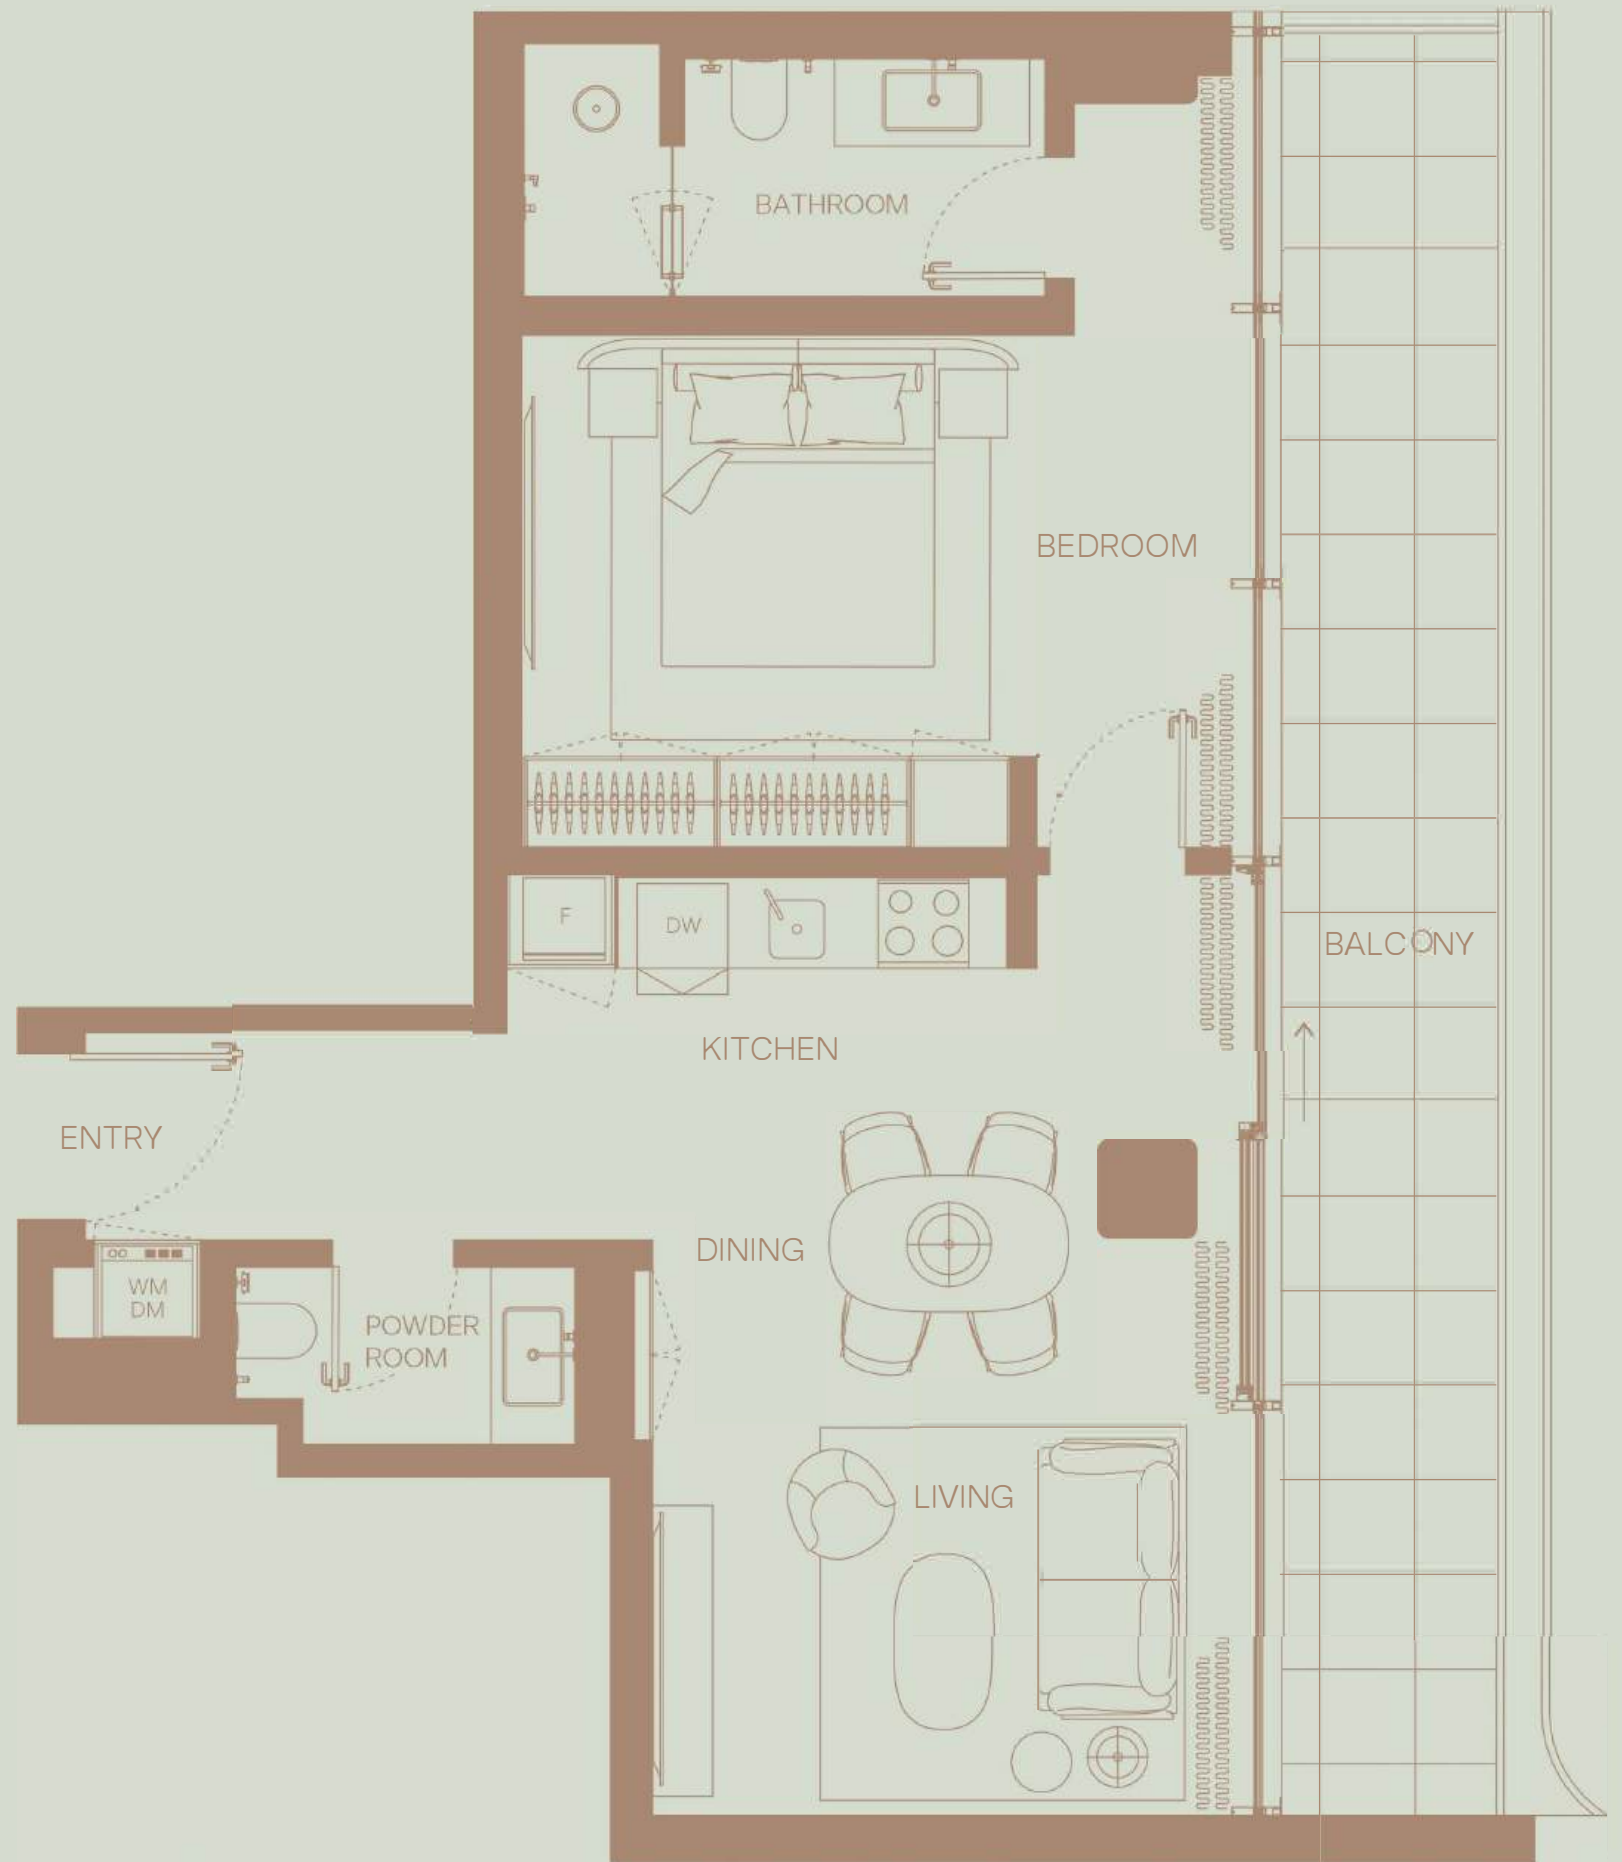

# 101

1 BEDROOM  
Floor 1  
Community View

TOTAL AREA: 903 sqft  
Internal area: 701 sqft  
External area: 203 sqft

3 BEDROOM  
 Floor 1  
 Community View

TOTAL AREA: 2346 sqft  
 Internal area: 1822 sqft  
 External area: 523 sqft