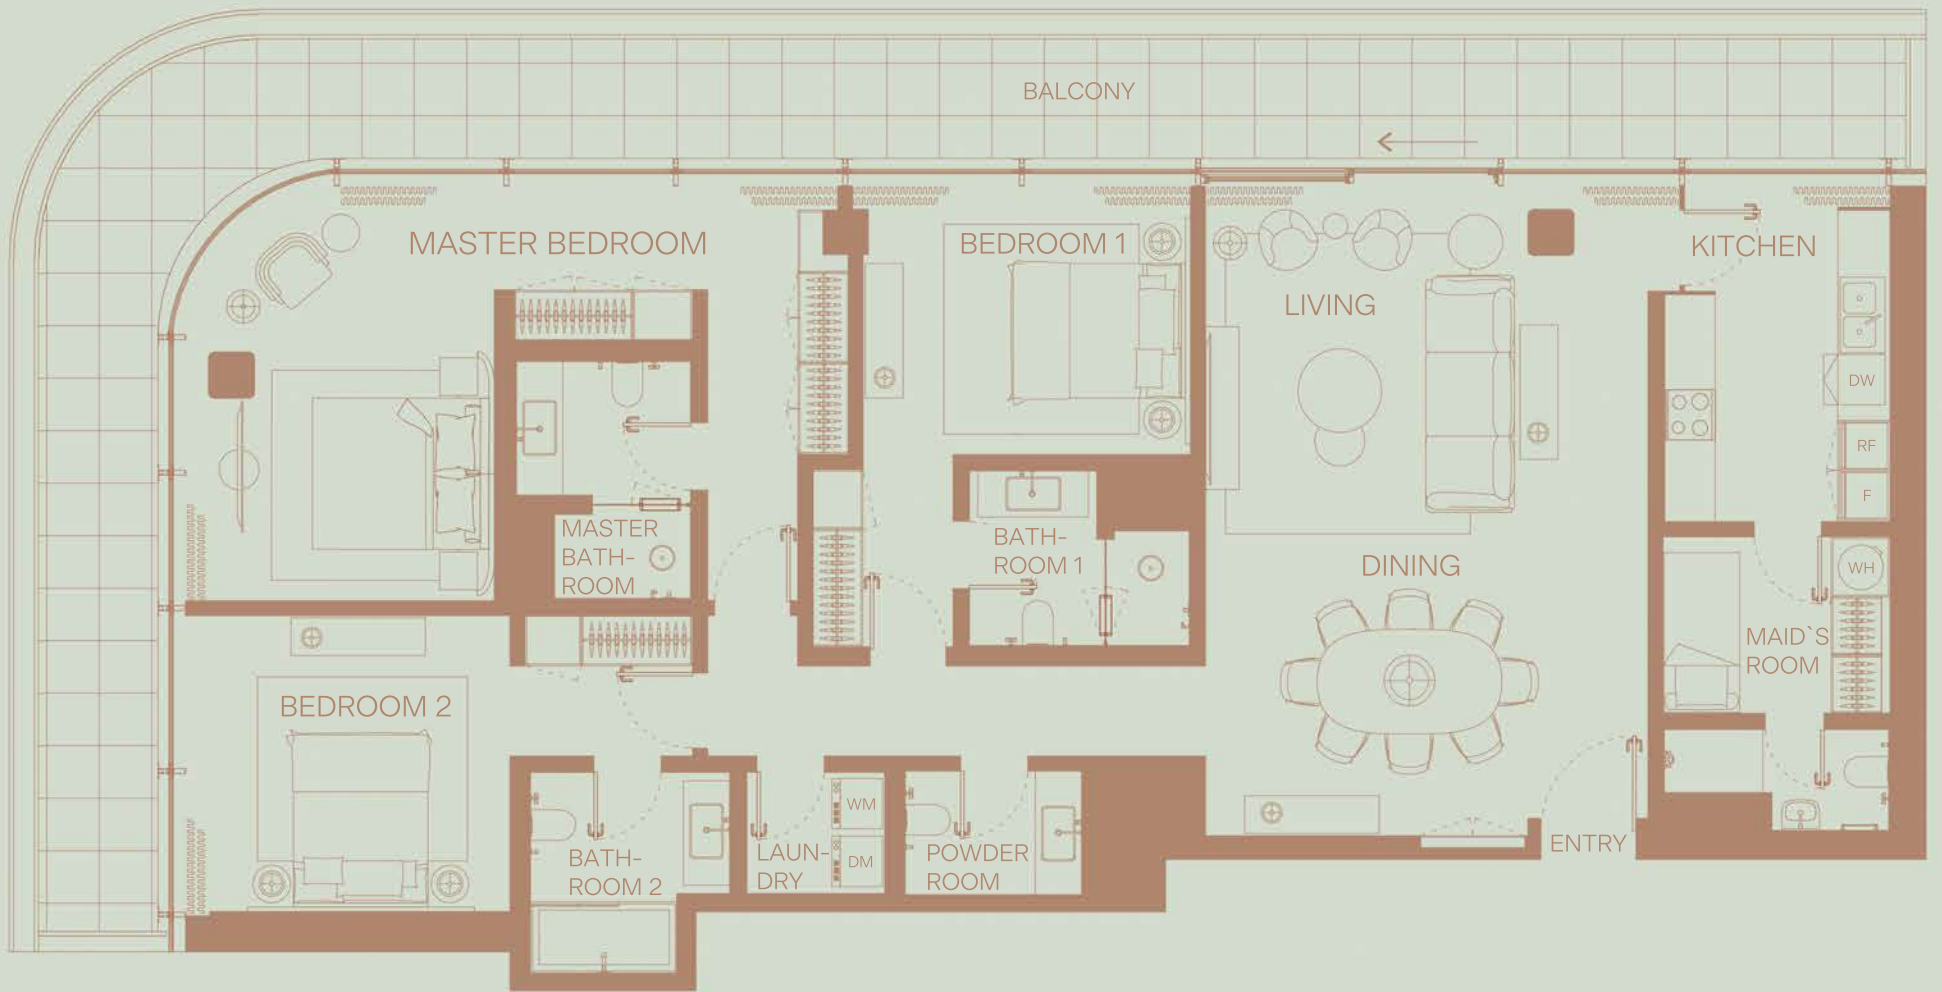

3 BEDROOM
Floor 1
Skyline View

TOTAL AREA: 2405 sqft
Internal area: 1870 sqft
External area: 535 sqft