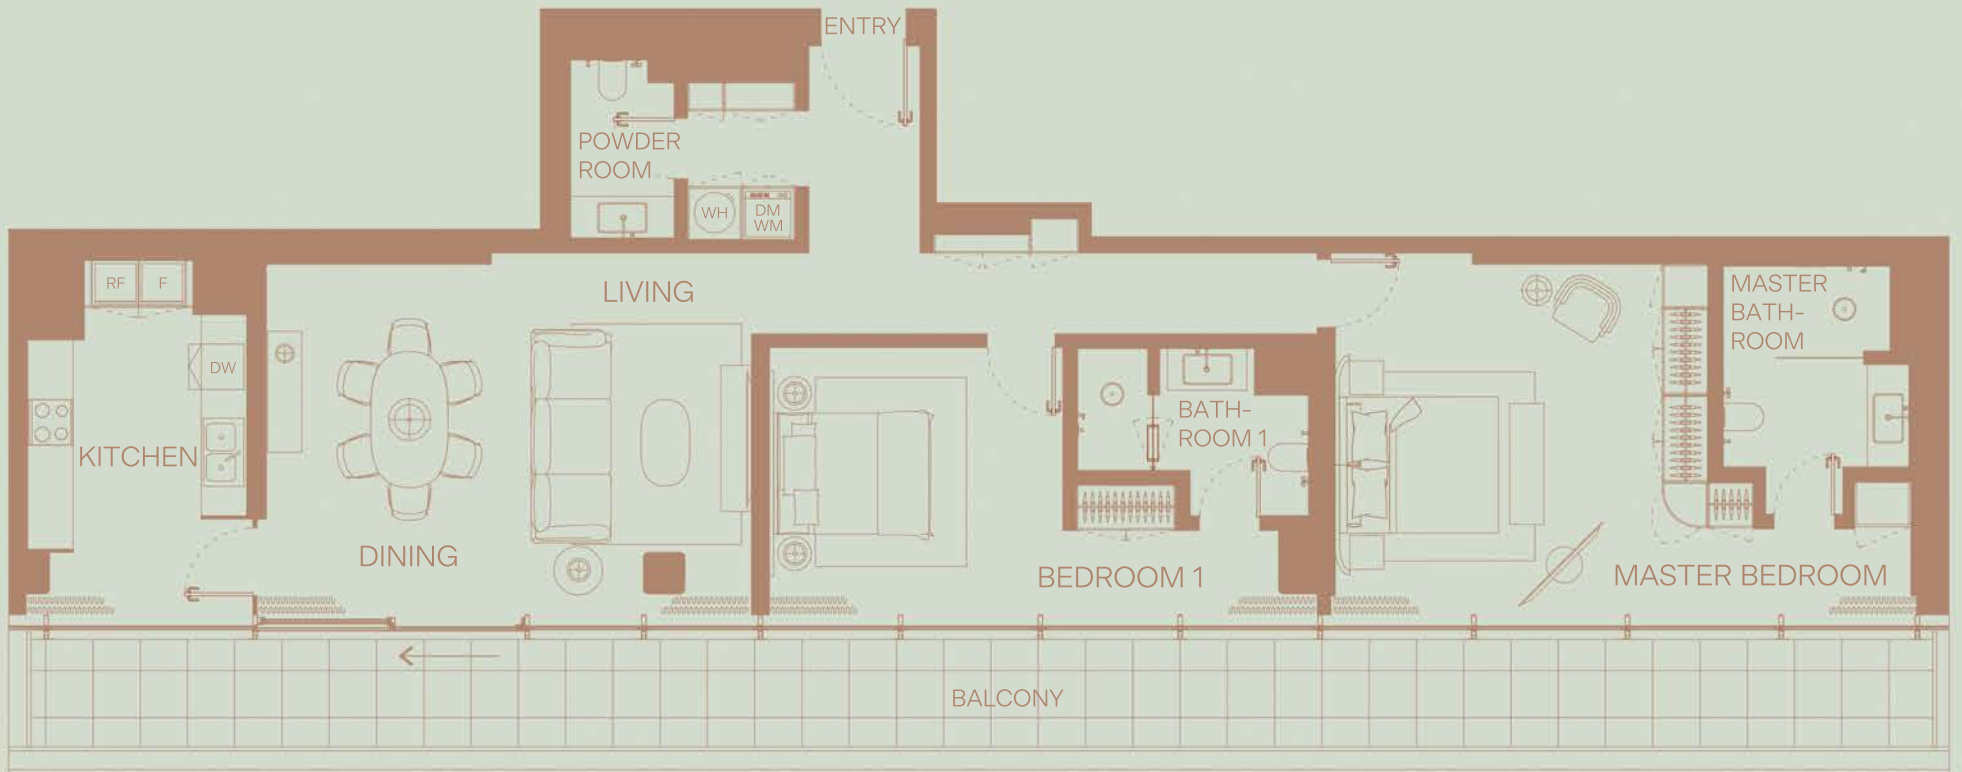

2 BEDROOM
Floor 1
Community View

TOTAL AREA: 1916 sqft
Internal area: 1482 sqft
External area: 434 sqft