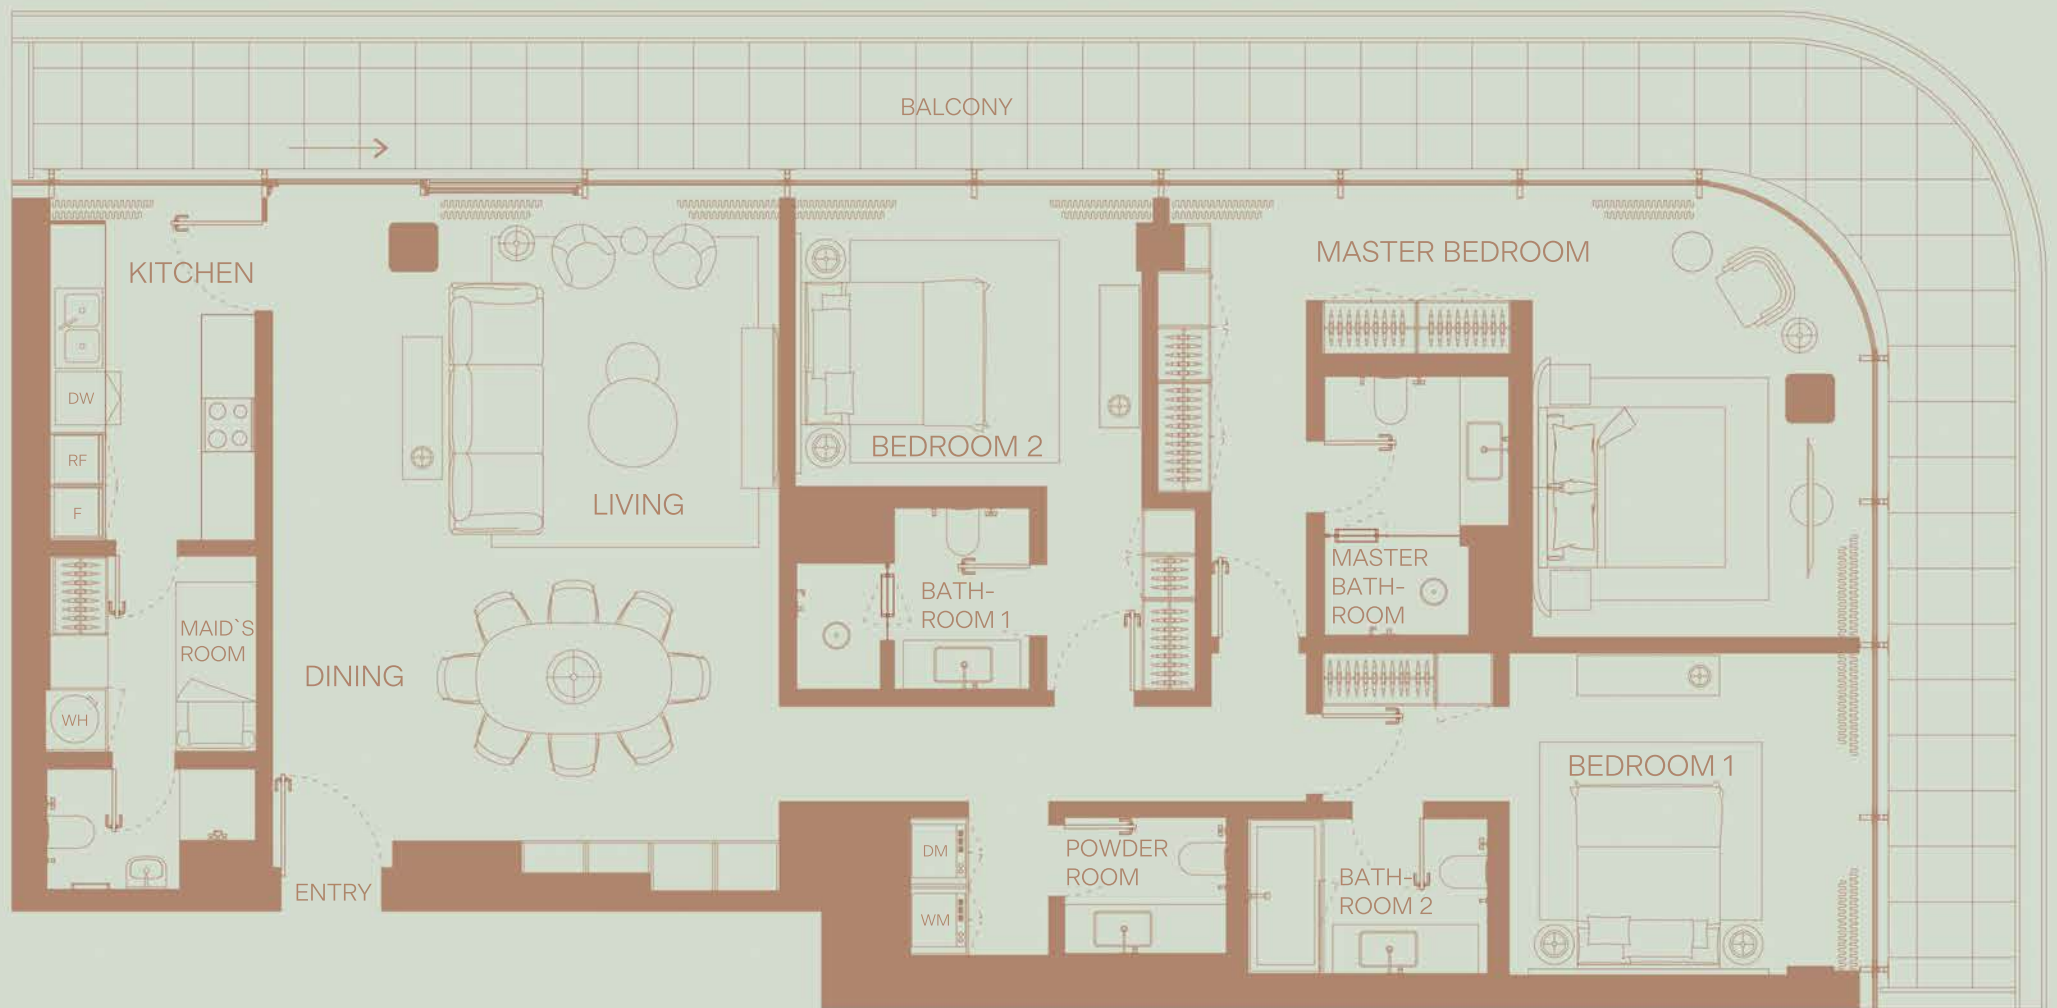

606

3 BEDROOM
Floor 6
Skyline View

TOTAL AREA: 2406 sqft
Internal area: 1870 sqft
External area: 535 sqft