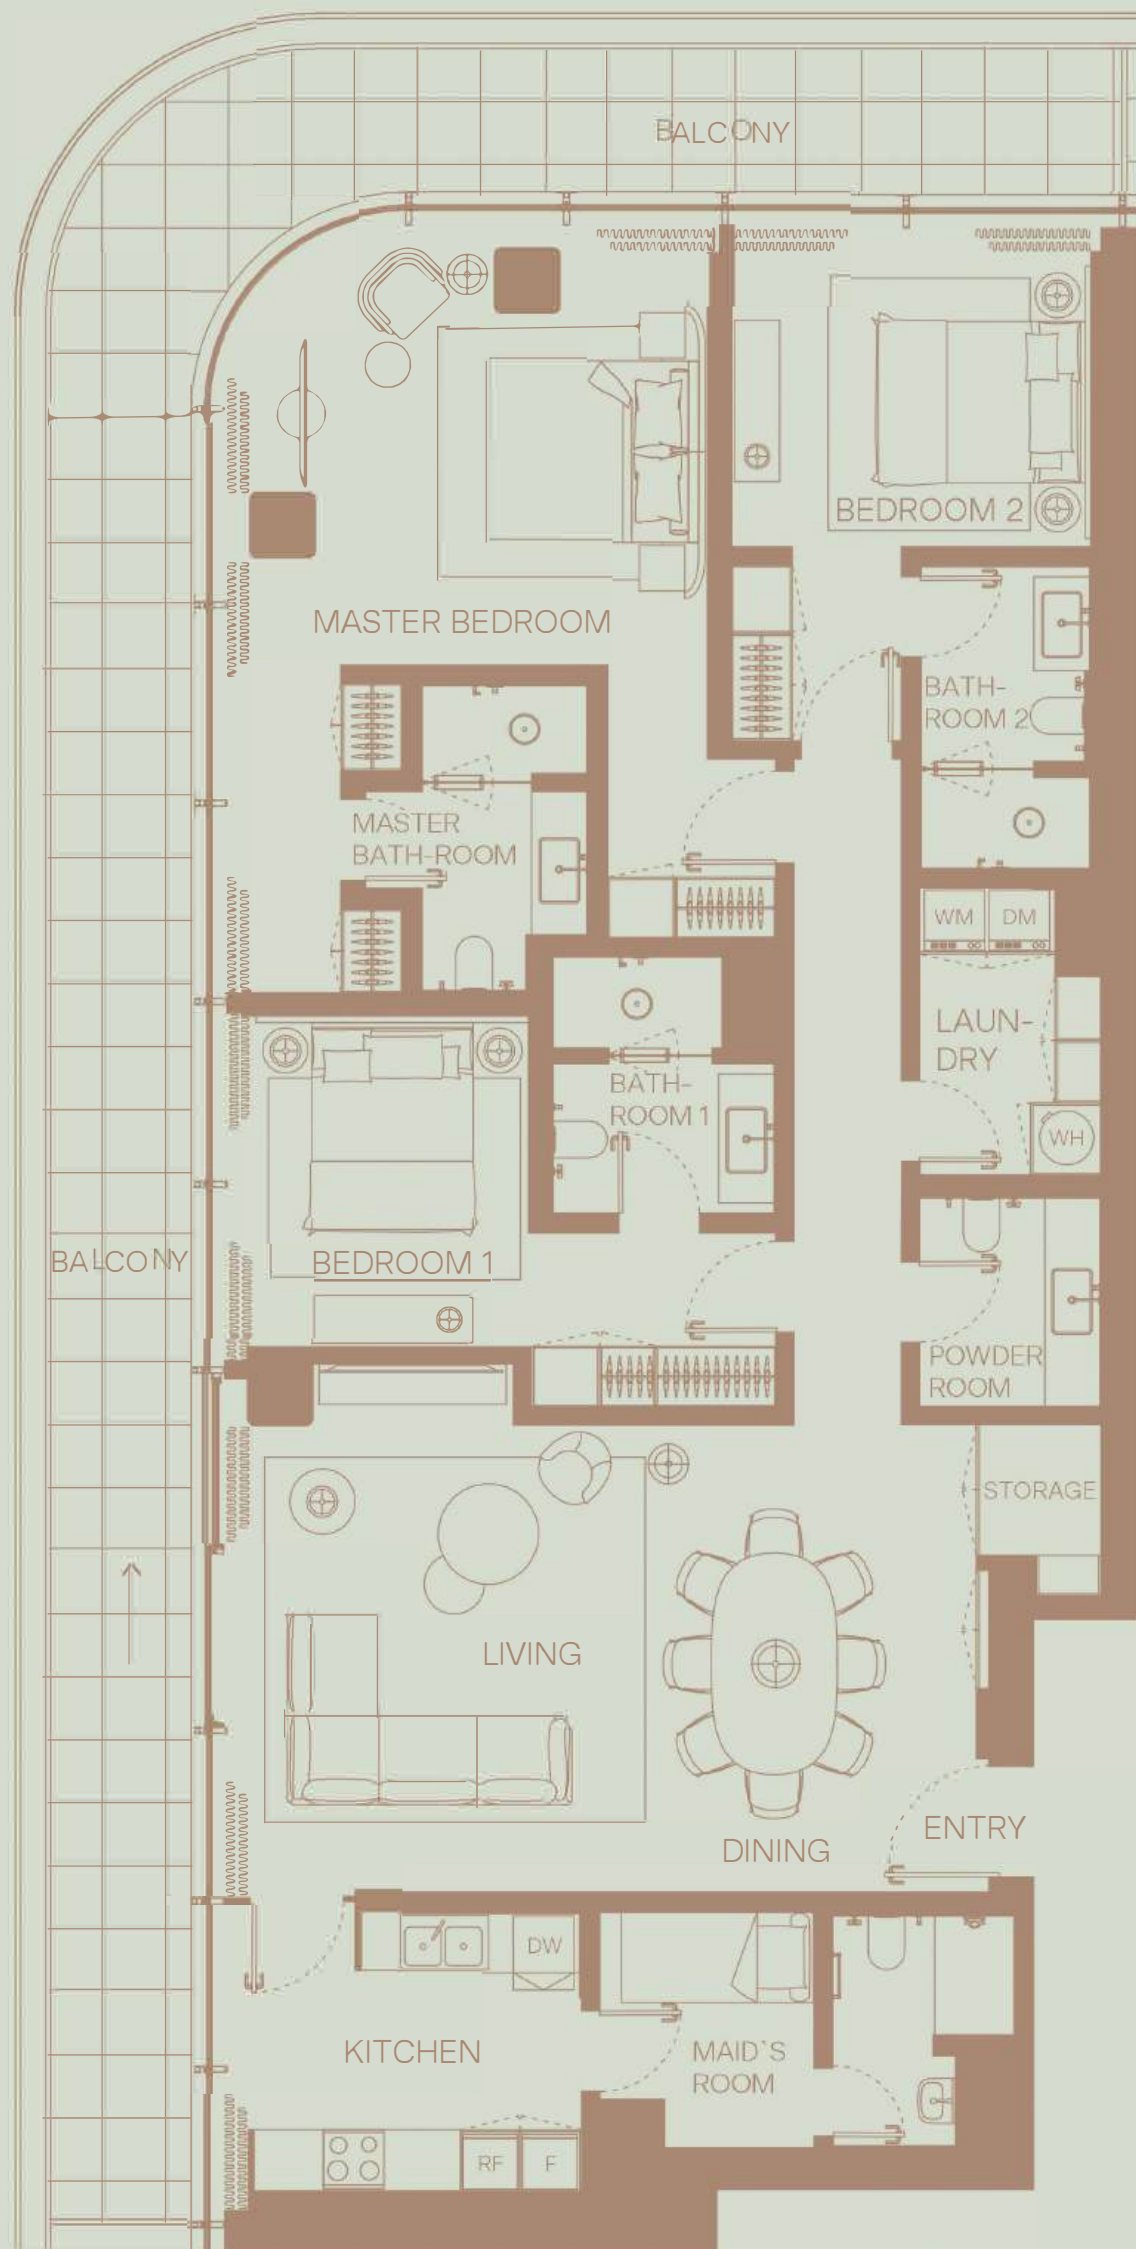

03

3 BEDROOM
Floor 3,4,5,6,7
Skyline View

TOTAL AREA: 2349 sqft
Internal area: 1826 sqft
External area: 523 sqft