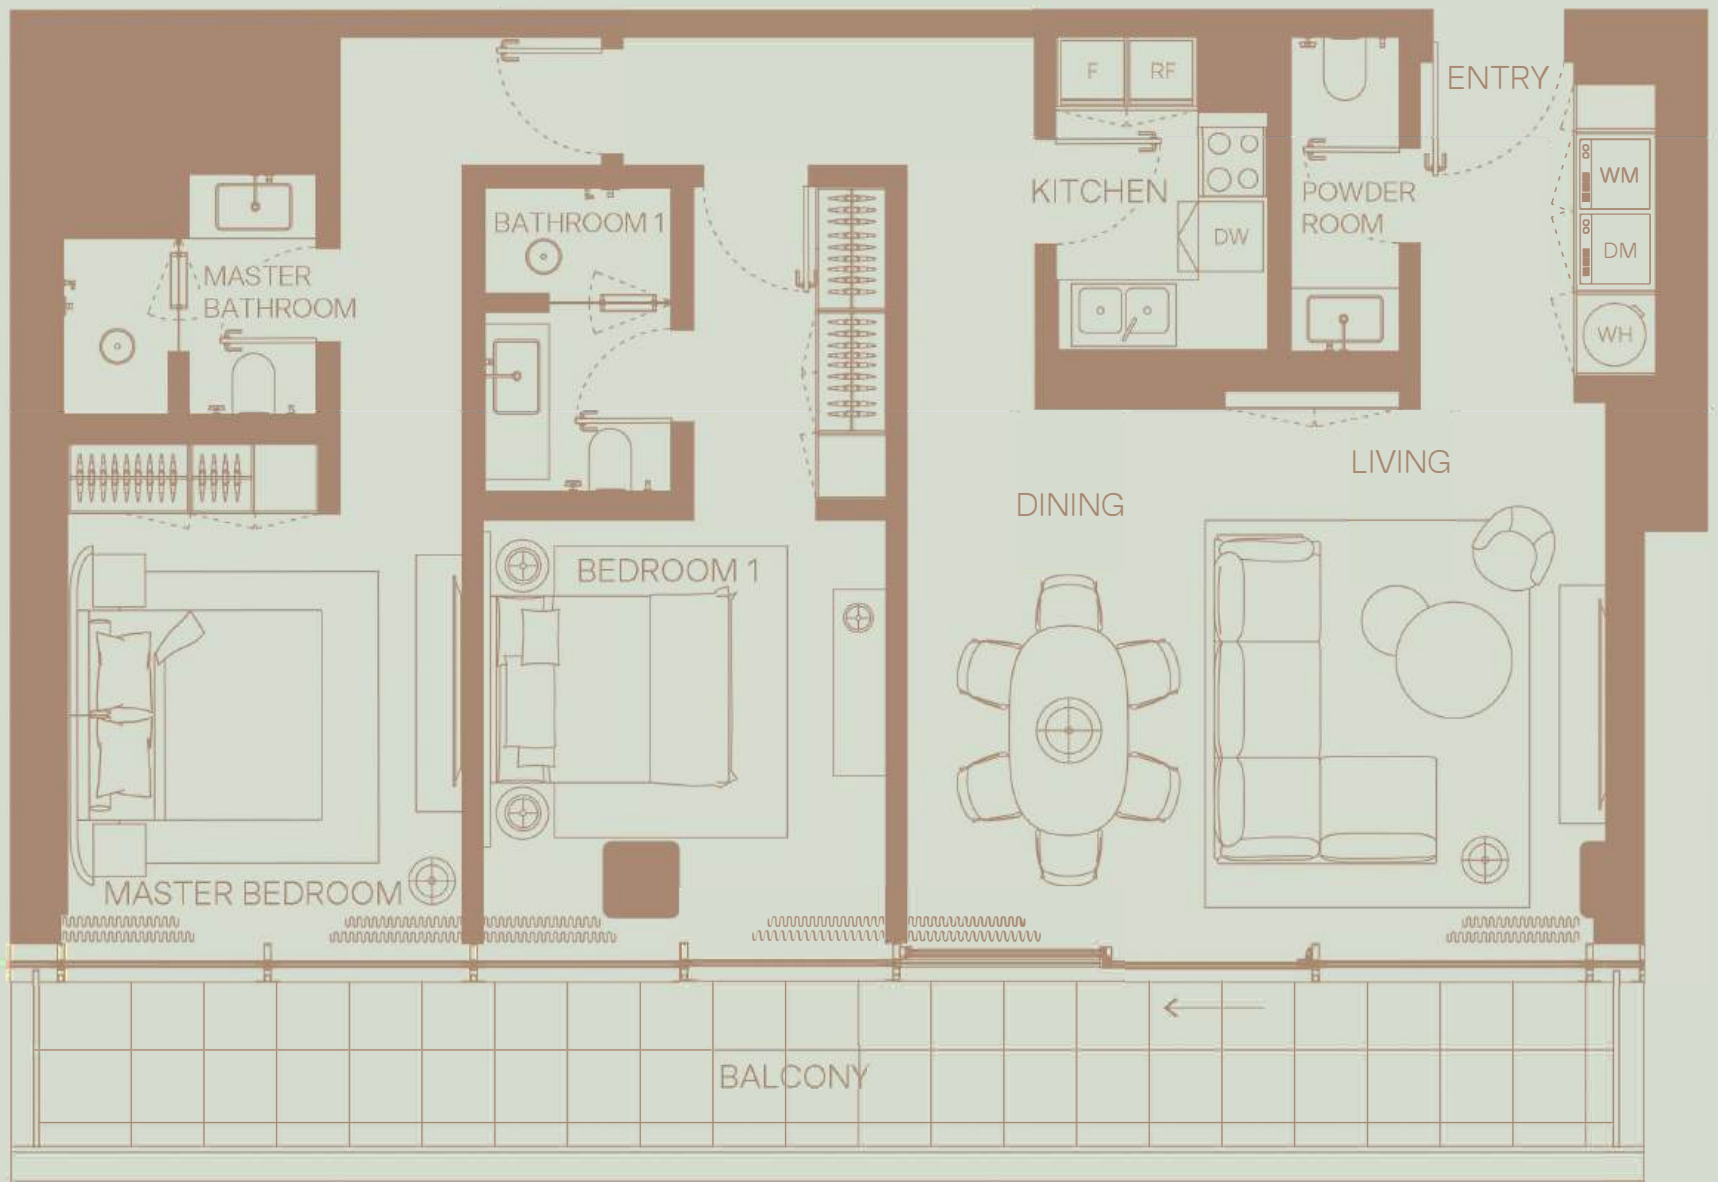

907

2 BEDROOM
Floor 9
Full Canal View

TOTAL AREA: 1391 sqft
Internal area: 1157 sqft
External area: 234 sqft