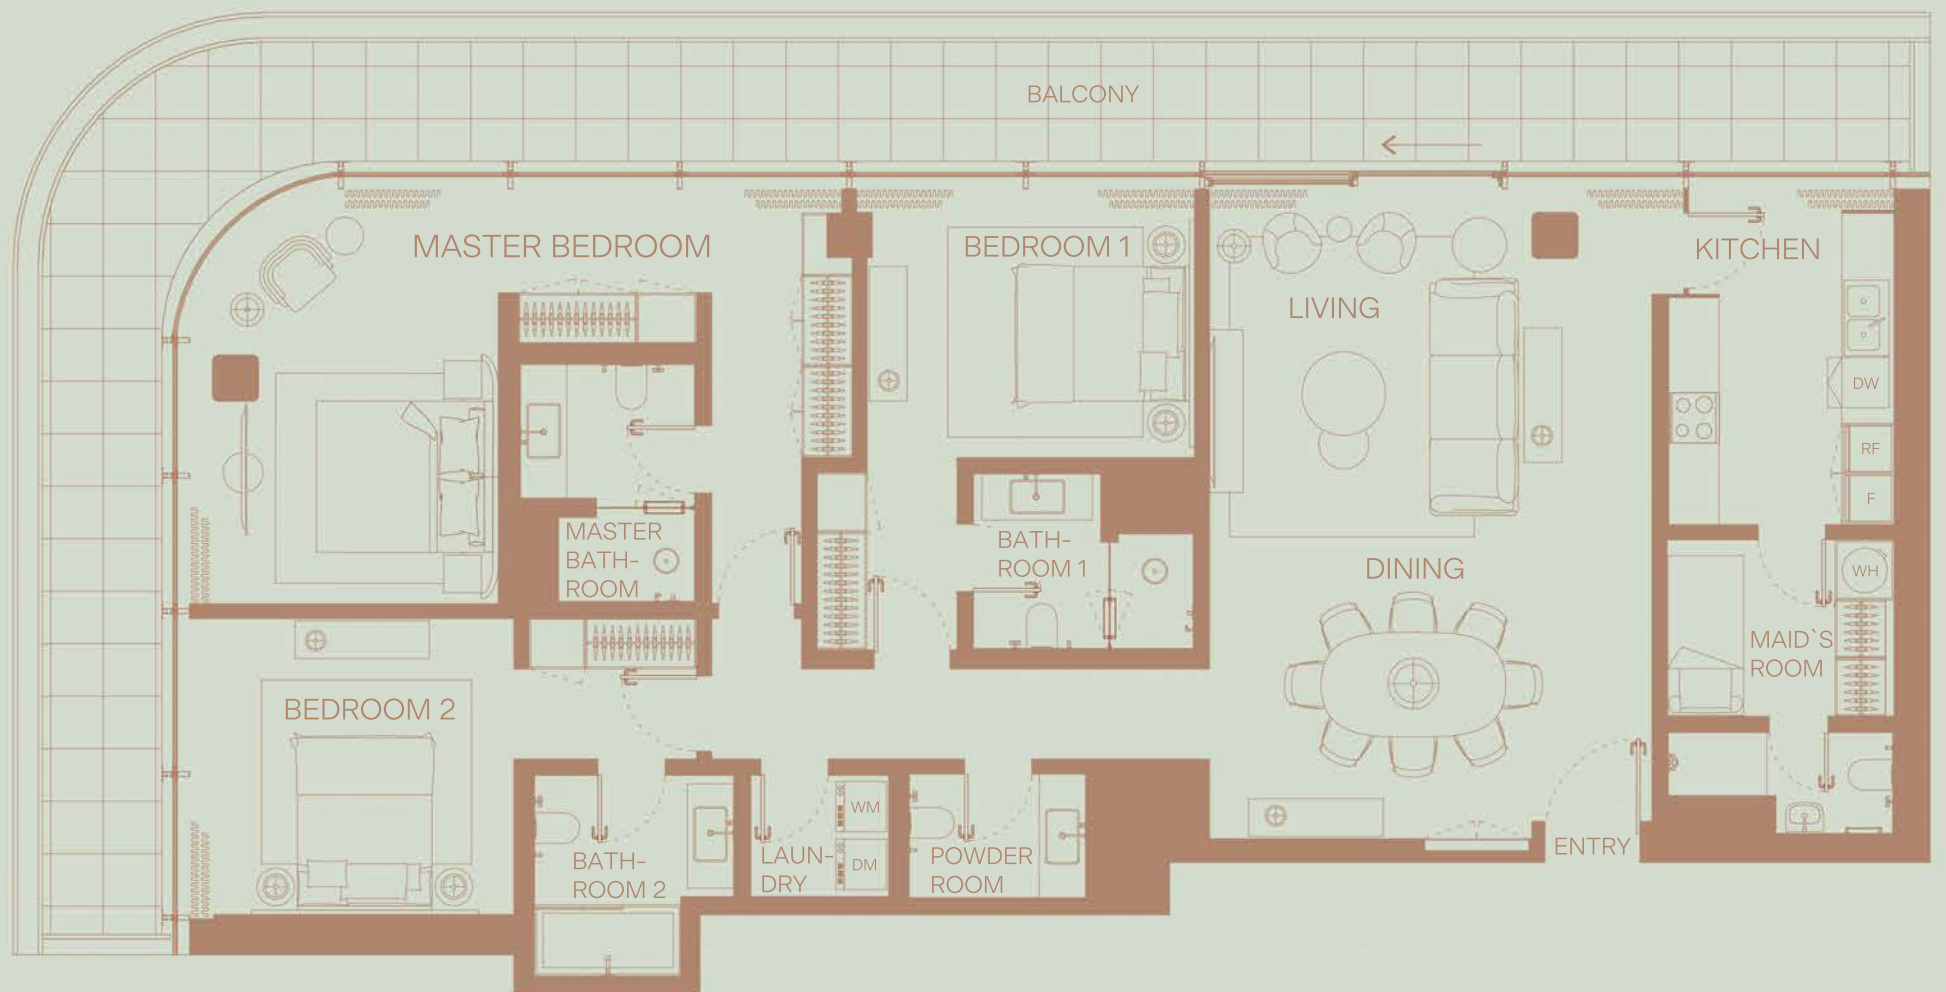

# 603

2 BEDROOM  
Floor 6  
Community View

TOTAL AREA: 1953 sqft  
Internal area: 1490 sqft  
External area: 463 sqft

604

3 BEDROOM  
Floor 6  
Skyline View

TOTAL AREA: 2405 sqft  
Internal area: 1870 sqft  
External area: 535 sqft