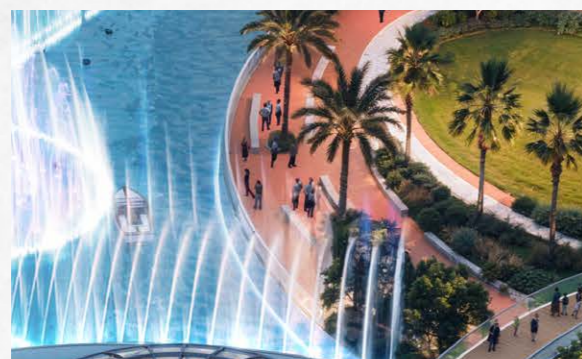

Open Lawn

This vibrant space offers elevated walkways, lush greenery, shaded seating, and a central lawn surrounded by palm trees, creating a serene retreat for relaxation and gatherings.