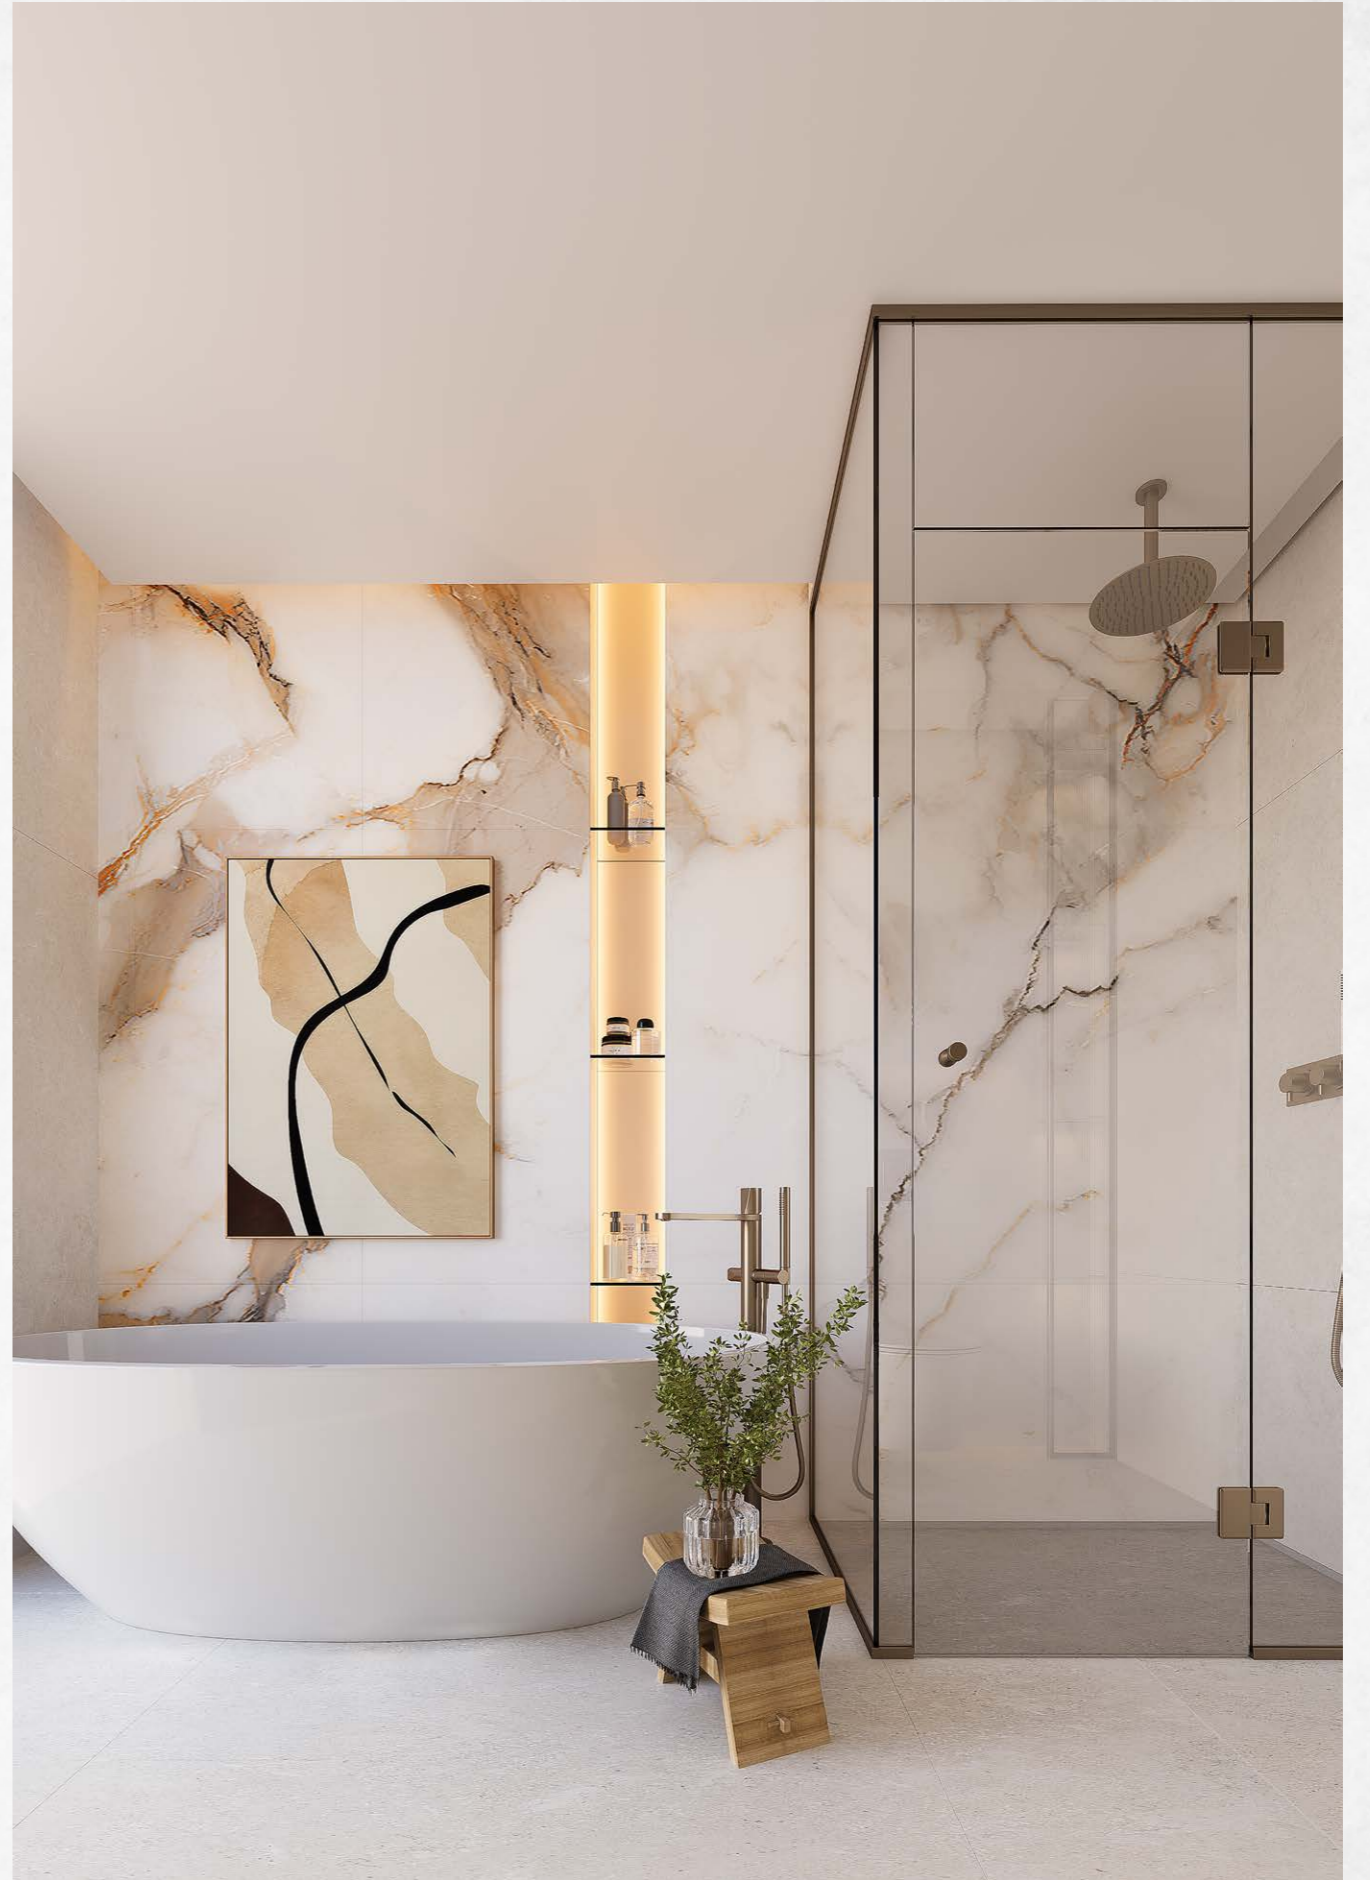

Unmatched style in our
MODERN KITCHEN
Elevate Space with Superior Functionality

Step into Pure Bliss in
SERENE BATHROOMS

Unwind in the Calm of Our Sanctuary.

Designed as a sanctuary, our bathrooms provide a calming retreat with spacious layouts, elegant fixtures, and luxurious finishes. High-quality materials, coupled with sleek design, create a serene ambiance, while large mirrors and natural light enhance the sense of openness. Thoughtful features, from indulgent showers to premium storage solutions, offer both comfort and functionality. Whether starting your day with a refreshing shower or relaxing in a tranquil bath, these bathrooms offer the perfect blend of style and serenity.