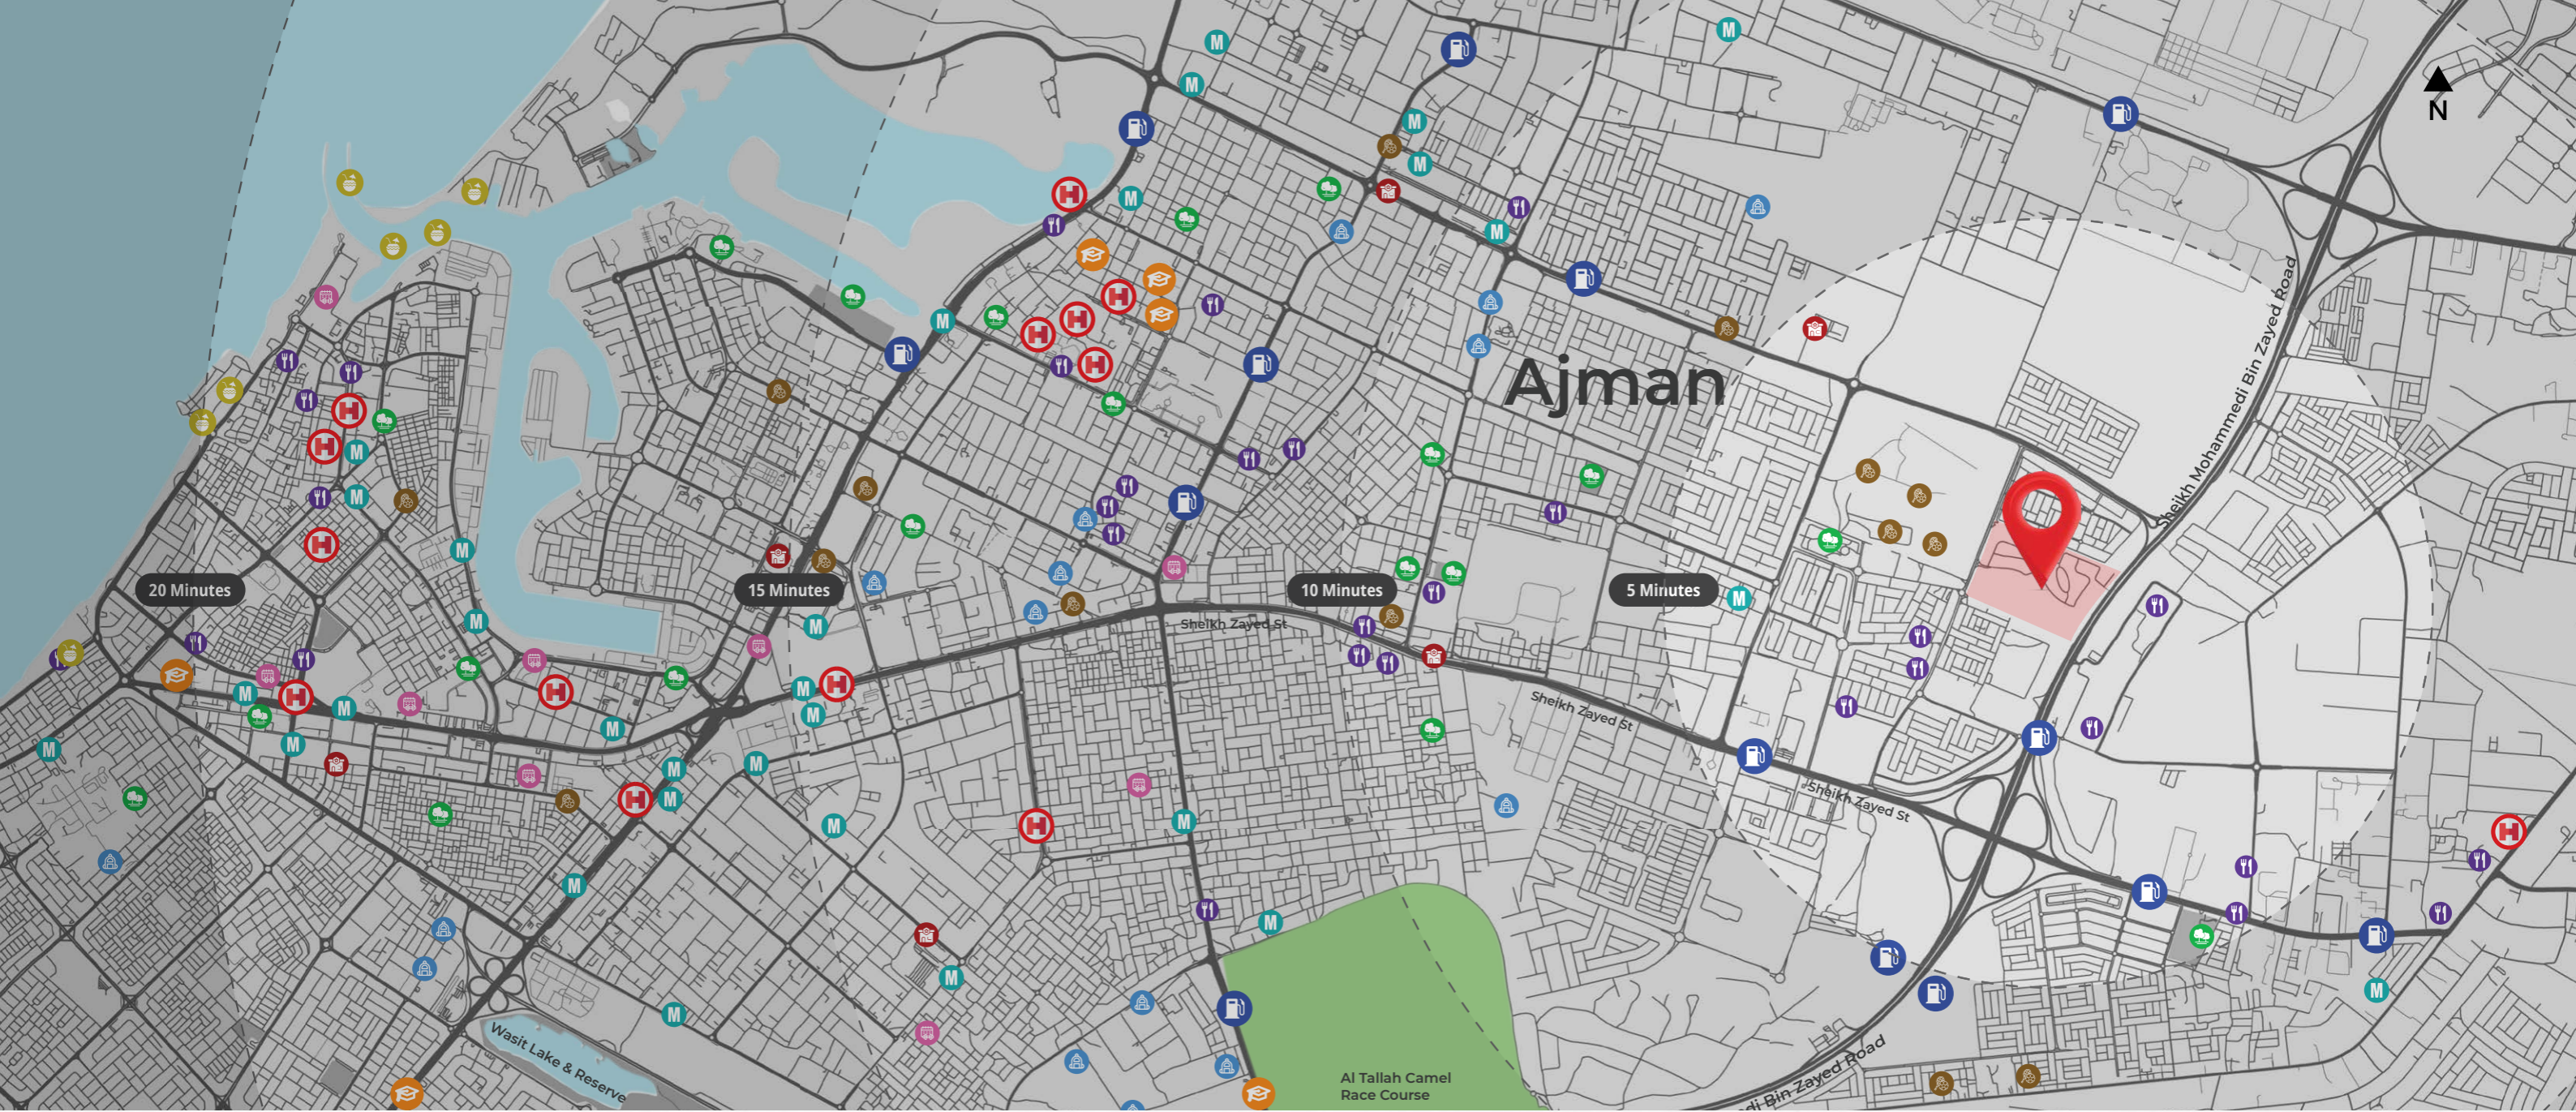

- Hospital/ Medical Centre
- Schools/ Institutions
- University/ College
- Shopping Mall
- Fitness Clubs/ Gym
- Fuel Station
- Sports
- Park
- Police Station
- Beaches
- Restaurants

Key Facilities
MOMENTS AWAY
Seamless Access to Everything You Need

10 Minutes to SHARJAH

13 Minutes to AL ZORAH NATURAL RESERVE

25 Minutes to AL MARJAN, RAK

12 Minutes to SHARJAH GOLF

15 Minutes to AJMAN BEACH

30 Minutes to DUBAI AIRPORT

13 Minutes to SHARJAH AIRPORT

20 Minutes to UMM AL QUWAIN

40 Minutes to DUBAI DOWNTOWN