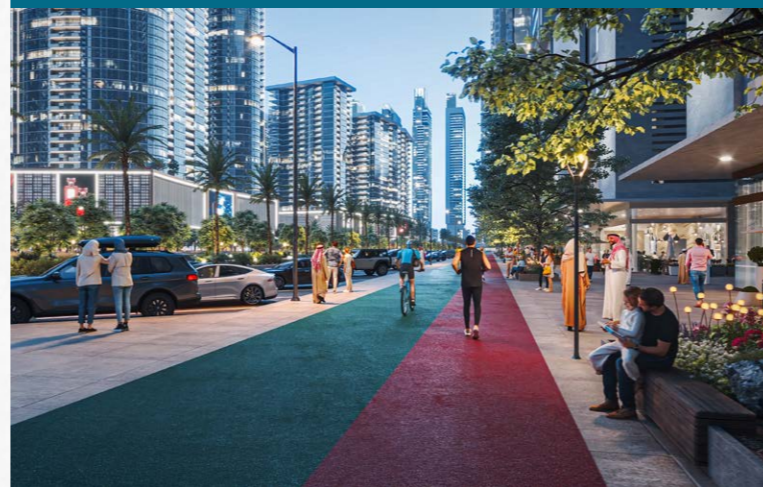

Scenic Jogging Tracks

Enjoy the scenic jogging tracks that wind through lush green spaces, offering a peaceful and energizing environment for your daily runs, with stunning views of the lagoon and surrounding landscapes.