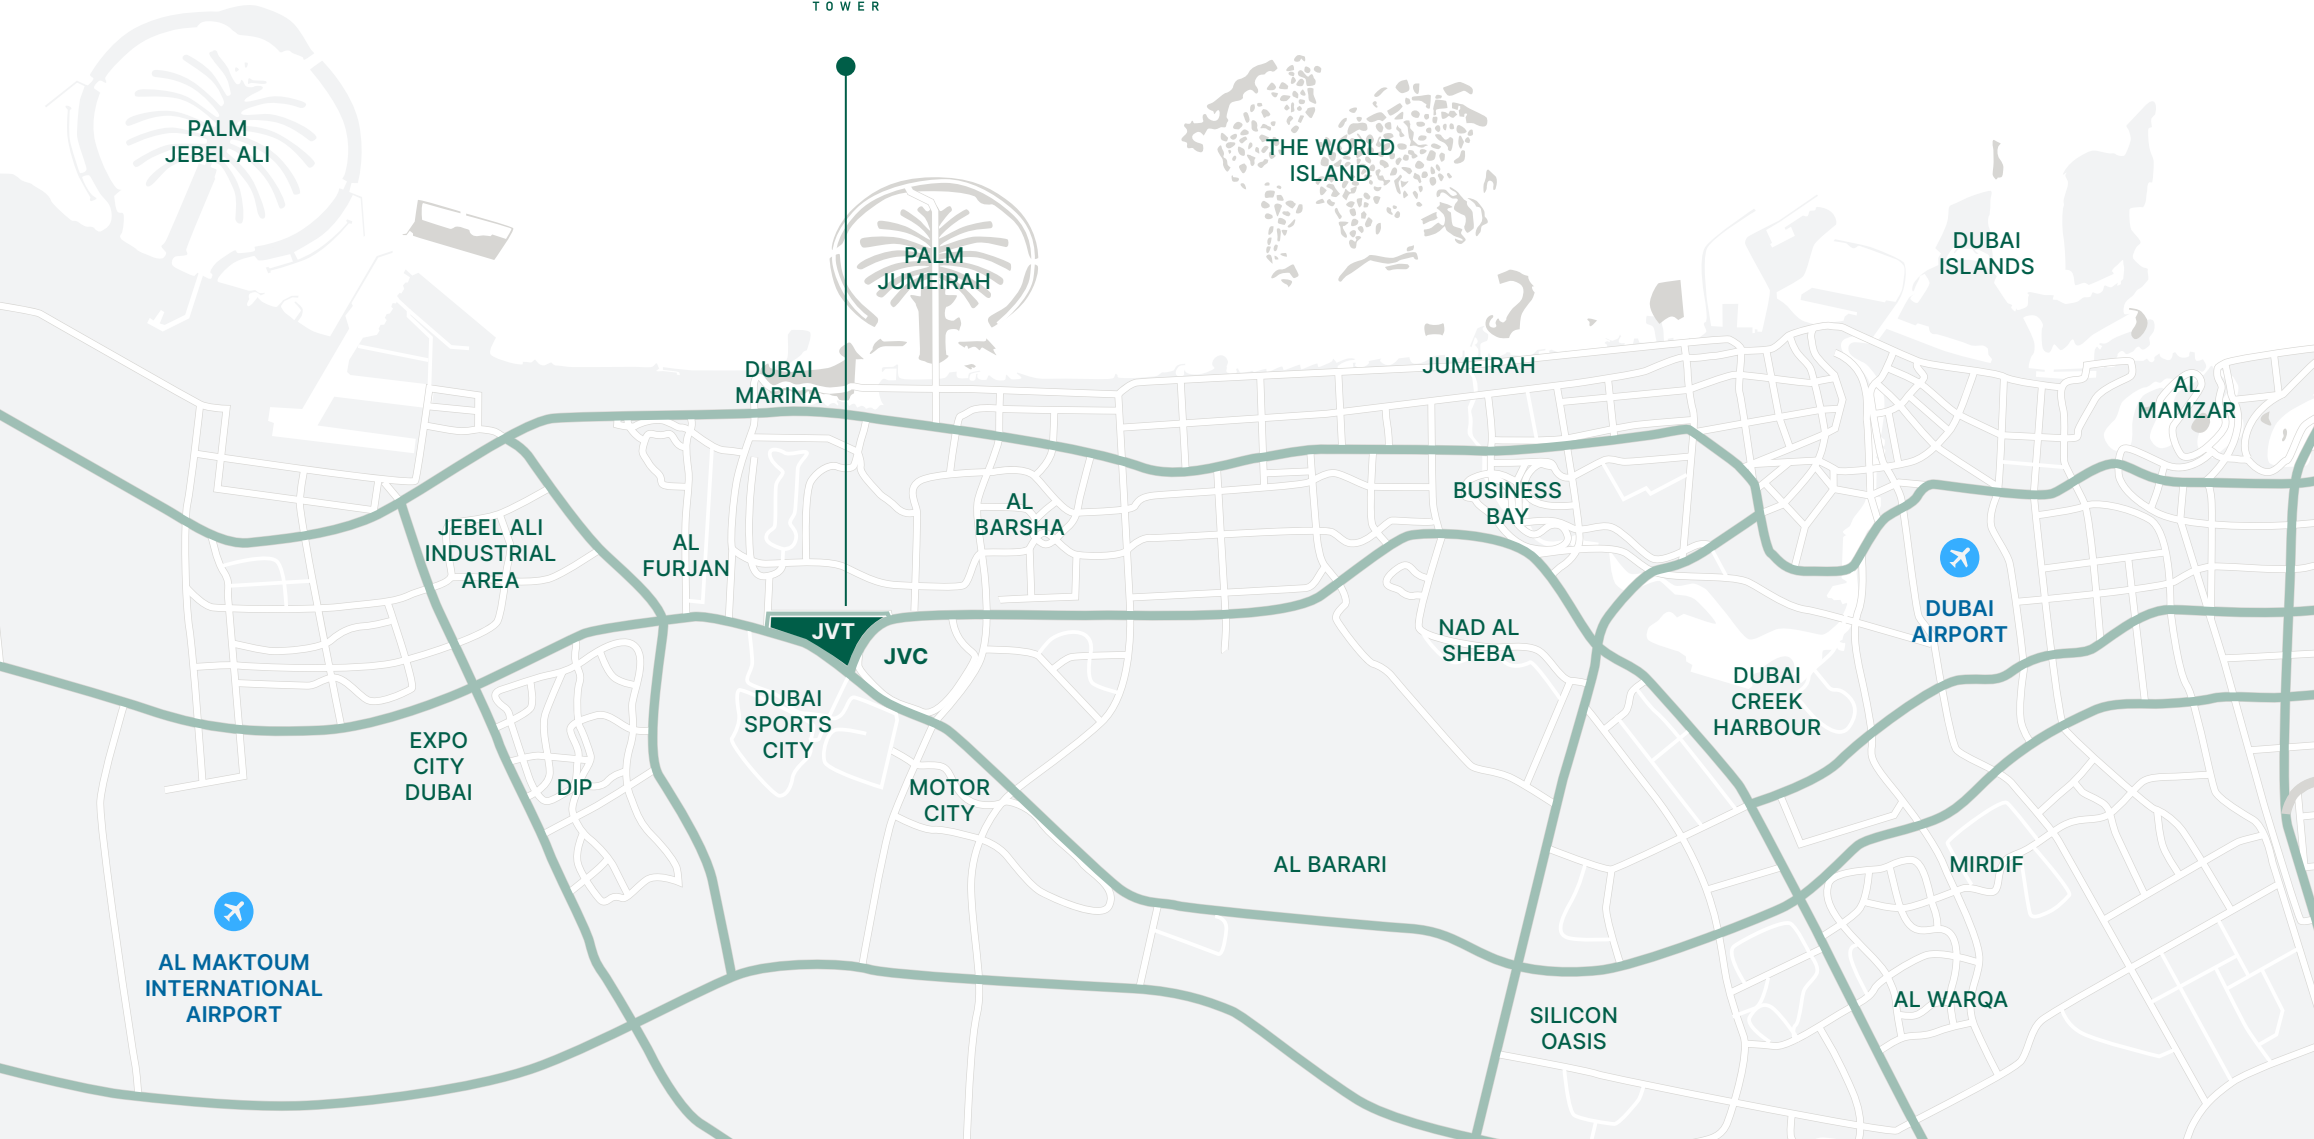

SKYGATE  
TOWER

BY TIGER PROPERTIES

NATURE'S  
URBAN  
RETREAT

SkyGate Tower by Tiger Properties is a 43-storey landmark rising in Jumeirah Village Triangle, blending modern architecture with nature-inspired living. With lush green spaces, landscaped atriums, and a stunning horizon-edge swimming pool, the tower offers a serene escape in the heart of the city. Perfectly connected to Dubai Marina, Downtown, and major highways, SkyGate Tower is where luxury, greenery, and convenience meet in perfect balance.

  
**SKYGATE**  
TOWER

PALM  
JEBEL ALI

PALM  
JUMEIRAH

THE WORLD  
ISLAND

DUBAI  
ISLANDS

DUBAI  
MARINA

JUMEIRAH

AL  
MAMZAR

AL  
BARSHA

BUSINESS  
BAY

JEBEL ALI  
INDUSTRIAL  
AREA

AL  
FURJAN

JVT

JVC

NAD AL  
SHEBA

  
DUBAI  
AIRPORT

DUBAI  
CREEK  
HARBOUR

EXPO  
CITY  
DUBAI

DIP

DUBAI  
SPORTS  
CITY

MOTOR  
CITY

AL BARARI

MIRDIF

  
AL MAKTOUM  
INTERNATIONAL  
AIRPORT